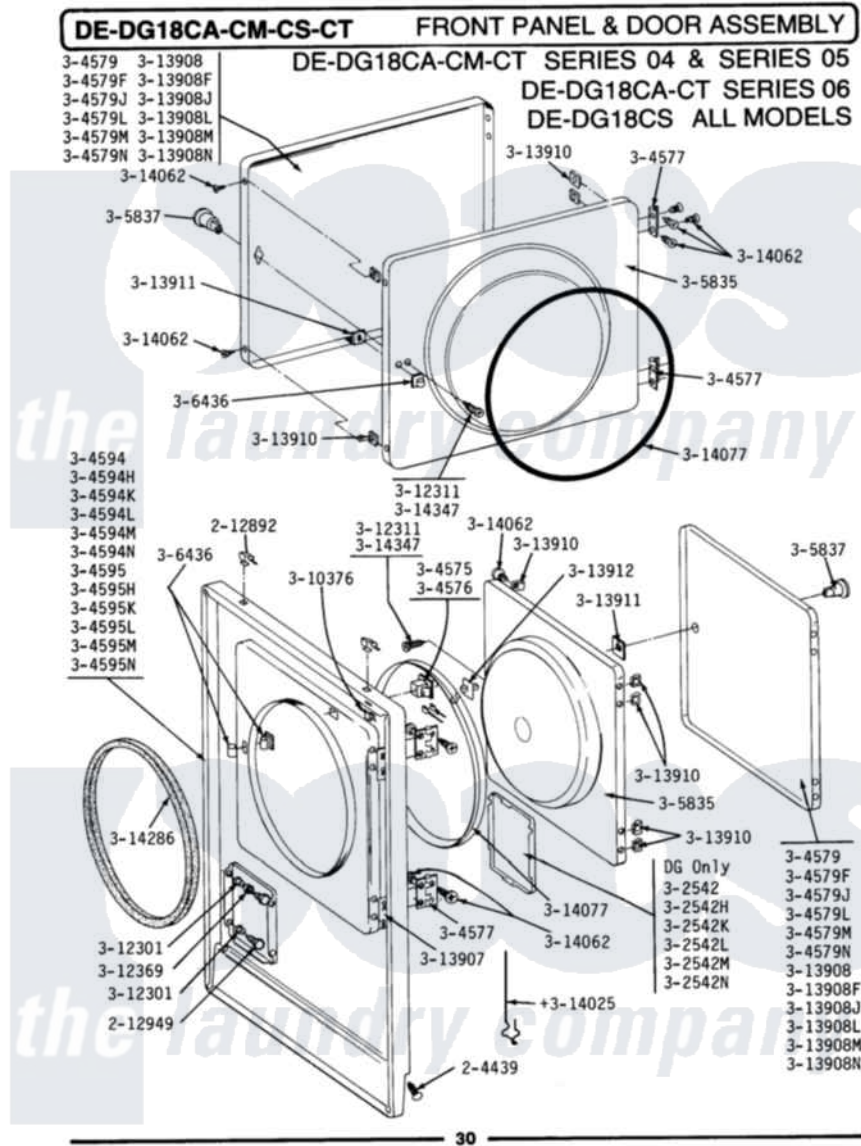

Maytag DG18CM 10 - FRONT PANEL & DOOR ASSEMBLY

Maytag Commercial Maytag DG18CM Dryer Parts Parts Diagram 10 - FRONT PANEL & DOOR ASSEMBLY
 Click on the part number to view part

| Item | Original Part Number | Replaced By | Status | Part Description |
|------|-------------------------|---------------------------|---------------|---------------------------|
| 001 | 204439 | | | Screw And Fstner Assembly |
| 002 | 212949 | 22001866 | | Screw, Relay |
| 003 | 212982 | 22001650 | | Fastener, Spring |
| 004 | NLA | | Not Available | ACCESS DOOR (WHITE) |
| 005 | NLA | | Not Available | ACCESS DOOR-ALMOND |
| 006 | NLA | | Not Available | ACCESS DOOR-HARVEST WHEAT |
| 007 | Y304575 | W10169313 | | Switch-Dor |
| 008 | Y304577 | 33001230 | | Hinge, Door |
| 009 | Y304579 | Y306668 | | DOOR (WHT) |
| 010 | NLA | | Not Available | DOOR-ALMOND |
| 011 | NLA | | Not Available | DOOR-HARVEST WHEAT |
| 012 | NLA | | Not Available | FRONT PANEL-WHITE |
| 013 | NLA | | Not Available | FRONT PANEL-ALMOND |
| 014 | NLA | | Not Available | FRONT PANEL-HARVEST WHEAT |
| 015 | NLA | | Not Available | INNER DOOR WITH KNOB & |