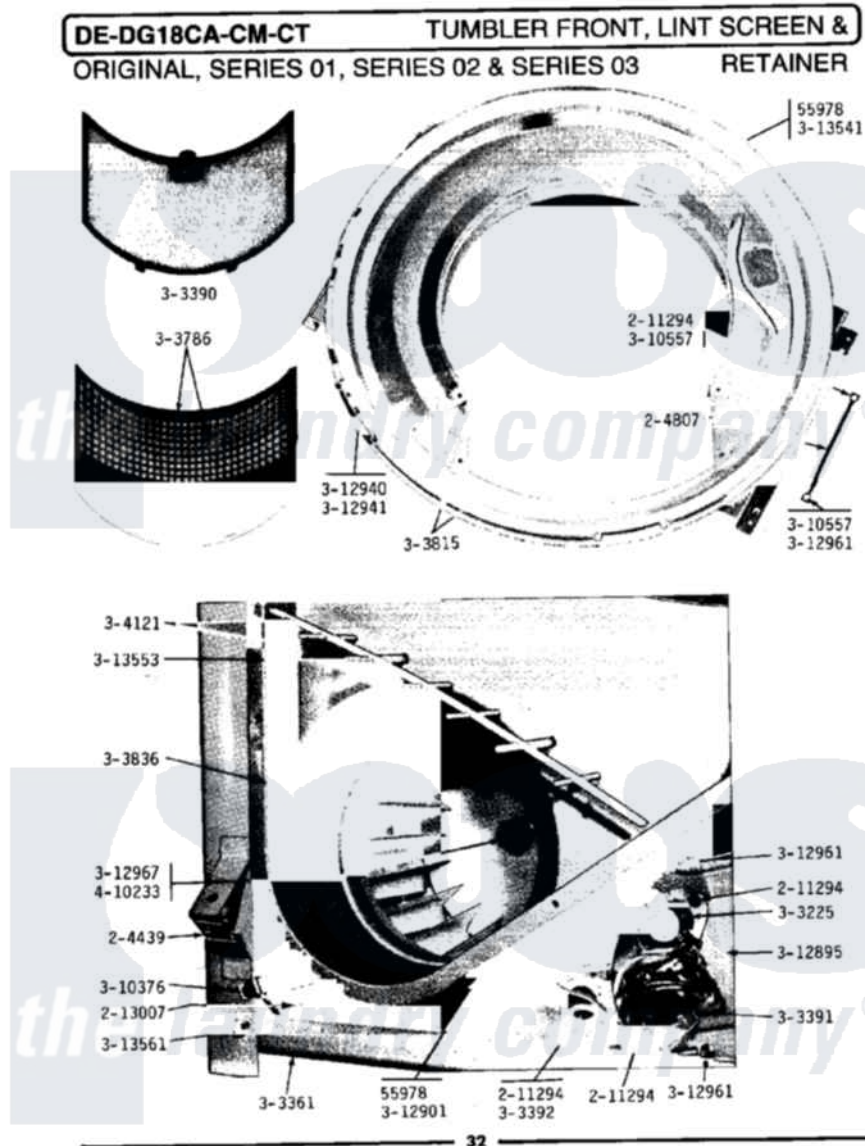

Maytag DG18CM 11 - TUMBLER FRONT, LINT SCREEN & RETAINER

Maytag Commercial Maytag DG18CM Dryer Parts Parts Diagram 11 - TUMBLER FRONT, LINT SCREEN & RETAINER
 Click on the part number to view part

Item	Original Part Number	Replaced By	Status	Part Description
001	Y055978			Rubber Adhesive, 2 Oz Tube
002	204439			Screw And Fstner Assembly
003	204807			Ground Wire, Supp. Plte To Top Cover
004	210720			Rivet, Bearing To Tumbler Frmt
005	211294	90767		Screw, 8A X 3/8 HeX Washer Head Tapping
006	213007			Xfor Cabinet See Cabinet, Back
007	Y303225			Thermostat, Permanent Press
008	Y303361		Not Available	BASE ASSY. (UPPER & LOWER)
009	Y303390		Not Available	LINT SCREEN
010	Y303391	33303391		Thermostat, Cycling
011	303392			Thermostat, Cycling
012	Y303786		Not Available	LINT SCREEN WITH RETAINER
013	Y303815	33001231		Front- Tumbler

014	Y303836		Blower Wheel Assembly And Clamp
015	NLA	Not Available	OUTLET GRID AND DUCT
016	Y304810	Not Available	OUTLET DUCT ASSEMBLY---S
017	Y310376		Clip, Door Switch Harness
018	310557		Washer
019	Y312895	Not Available	COVER FOR BLOWER---NA
020	Y312901		Seal, Housing Cover
021	312940	306508	Tumbler Bearing Kit ---W
022	312941	306508	Tumbler Bearing Kit ---W
023	Y312961	W10116751	Screw
024	Y312964	Not Available	OUTLET DUCT - OUTER HALF
025	312967		Clamp, Blower Housing
026	Y313541	33313541	Seal- Tumbler
027	NLA	Not Available	GRID FOR OUTLET DUCT
028	Y313561		Screw---NA
029	Y313795		Guide For Lint Screen
030	Y313796		Lint Seal
031	410233	9703438	Ring-Retrn