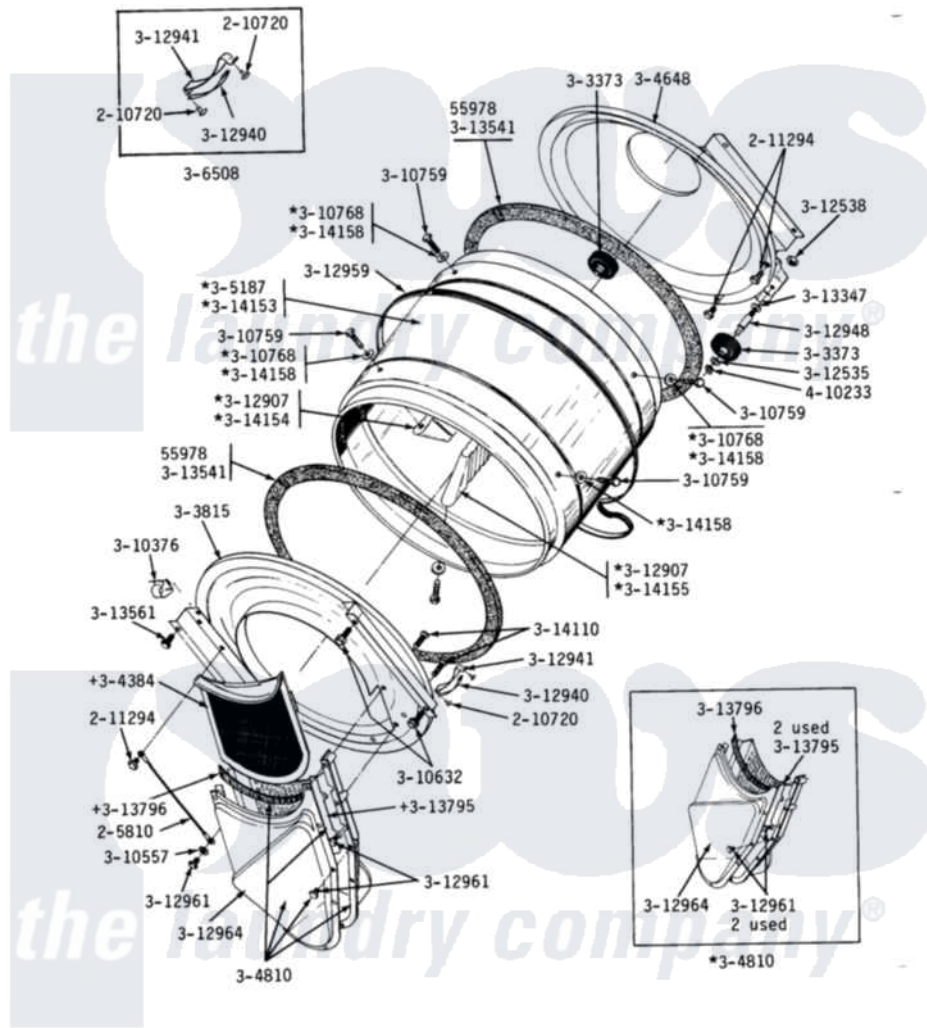

Maytag DG18CM 12 - LINT SCREEN, TUMBLER (FRONT & BACK)

DE-DG18CA-CM-CS-CT LINT SCREEN, TUMBLER, TUMBLER FRONT & TUMBLER BACK

Maytag Commercial Maytag DG18CM Dryer Parts Parts Diagram 12 - LINT SCREEN, TUMBLER (FRONT & BACK)
Click on the part number to view part

Item	Original Part Number	Replaced By	Status	Part Description
001	Y053241			Set Screw, Motor Pulley
002	Y055978			Rubber Adhesive, 2 Oz Tube
003	205810			Wire, Ground
004	210720			Rivet, Bearing To Tumbler Frnt
005	211294	90767		Screw, 8A X 3/8 HeX Washer Head Tapping
006	Y303373	12001541		Drum Roller/Washer Assembly--W
007	Y303815	33001231		Front- Tumbler
008	Y304244			Motor Pulley With Set Screw
009	Y304384	33001003		Screen, Lint
010	Y304648	33001106		Back, Tumbler
011	Y304810		Not Available	OUTLET DUCT ASSEMBLY---S
012	Y305185	6-3051850		Pulley- MO
013	305187		Not Available	TUMBLER W/BAFFLES
014	306508			Tumbler Bearing Kit ---W

015	NLA		Not Available	SEAL
016	310557			Washer
017	Y310632	1163839		Screw
018	Y310759			Screw, Tumbler Baffles
019	NLA		Not Available	WASHER
020	312535			Washer, Vault Mounting Brk.
021	312538	33001443		Nut, Hex
022	Y312907			Tumbler Baffle
023	312940	306508		Tumbler Bearing Kit ---W
024	312941	306508		Tumbler Bearing Kit ---W
025	Y312948	6-3129480		Shaft- Tumbler
026	Y312959			Poly "V" Belt For Tumbler
027	Y312961	W10116751		Screw
028	Y312964		Not Available	OUTLET DUCT - OUTER HALF
029	Y313347	312535		Washer, Vault Mounting Brk.
030	Y313541	33313541		Seal- Tumbler
031	Y313561			Screw---NA
032	Y313795			Guide For Lint Screen
033	Y313796			Lint Seal
034	Y314110	33002917		Screw, No.10-16
035	Y314153		Not Available	TUMBLER No.
036	NLA		Not Available	TUMBLER BAFFLE - SHORT
037	314155	33001004		Baffle, Tall
038	314158			Washer, Baffle To Tumbler
039	410233	9703438		Ring-Retrn