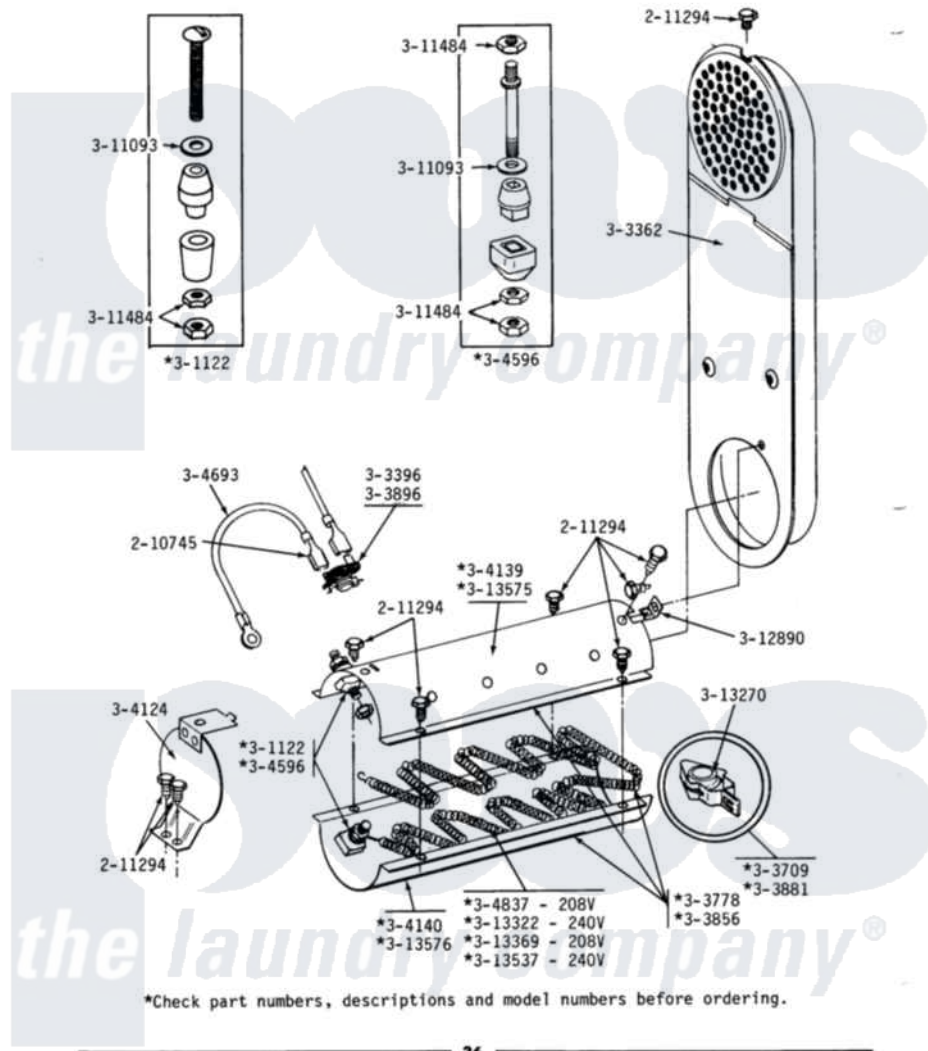

Maytag DG18CM 13 - INLET DUCT & HEATER ASSEMBLY

DE18CA-CM-CS-CT INLET DUCT & HEATER ASSEMBLY

Maytag Commercial Maytag DG18CM Dryer Parts Parts Diagram 13 - INLET DUCT & HEATER ASSEMBLY
 Click on the part number to view part

Item	Original Part Number	Replaced By	Status	Part Description
001	210745			Wire Terminal
002	211294	90767		Screw, 8A X 3/8 HeX Washer Head Tapping
003	301122	Y304596		Terminal Insulator Assembly
004	Y303362			Inlet Duct Assembly - DE
005	303396			Thermostat, Hi-Limit
006	303709			Clip And Insulator Assembly
007	Y303778			Heater Assembly Complete
008	Y303856		Not Available	HEATER ASSY. COMPLETE (208V)
009	Y303881			Clip And Insulator Assembly
010	303896			Hi-Limit Thermostat-Canada
011	304124		Not Available	HEATER SHIELD
012	Y304596			Terminal Insulator Assembly
013	Y304693			Jumper Wire
014	Y304837	W10116793		Element
015	311093			Washer, Terminal Connection

016

[311484](#)

[112432](#)

Nut

017

[Y312890](#)

Retainer, Heater Chamber

018