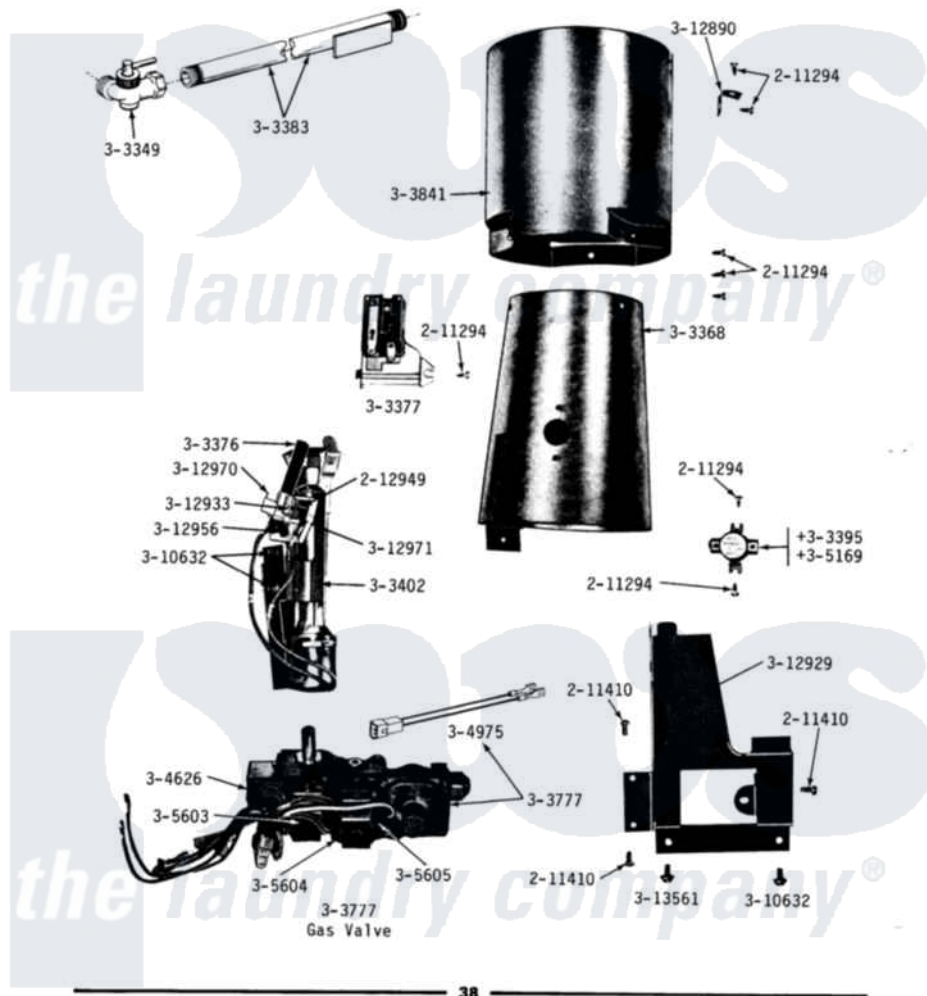

Maytag DG18CM 14 - GAS VALVE, BURNER & COMBUSTION CONE

DG18CA-CM-CS-CT
GAS VALVE, BURNER & COMBUSTION CONE
 DG18CA-CM-CT ORIGINAL, SERIES 01, 02, 03 & 04
 DG18CS ORIGINAL

Maytag [Commercial Maytag DG18CM Dryer Parts](#) Parts Diagram 14 - GAS VALVE, BURNER & COMBUSTION CONE
 Click on the part number to view part

| Item | Original Part Number | Replaced By | Status | Part Description |
|------|-------------------------|---------------------------|---------------|--|
| 001 | 211294 | 90767 | | Screw, 8A X 3/8 HeX Washer Head Tapping |
| 002 | NLA | | Not Available | SCREW, HEX HD No.8 X 3/8 INCH |
| 003 | 212949 | 22001866 | | Screw, Relay |
| 004 | NLA | | Not Available | SCREW ASSM - BLUE BLOCK OPE |
| 005 | Y303349 | | | Angle Shut-Off, Gas Valve |
| 006 | Y303368 | | | Cone, Combustion |
| 007 | 303376 | 4392003 | | Ignitor |
| 008 | Y303377 | 338906 | | Radiant, Sensor |
| 009 | Y303383 | 33001735 | | Pipe And Bracket Assembly Series 18 Not Needed Use Vavle |
| 010 | 303395 | | | Thermostat, Hi-Limit |
| 011 | Y303402 | | | Burner Assembly NA |
| 012 | Y303777 | W10116794 | | Gas Valve |
| 013 | Y303779 | | | Conversion Kit |