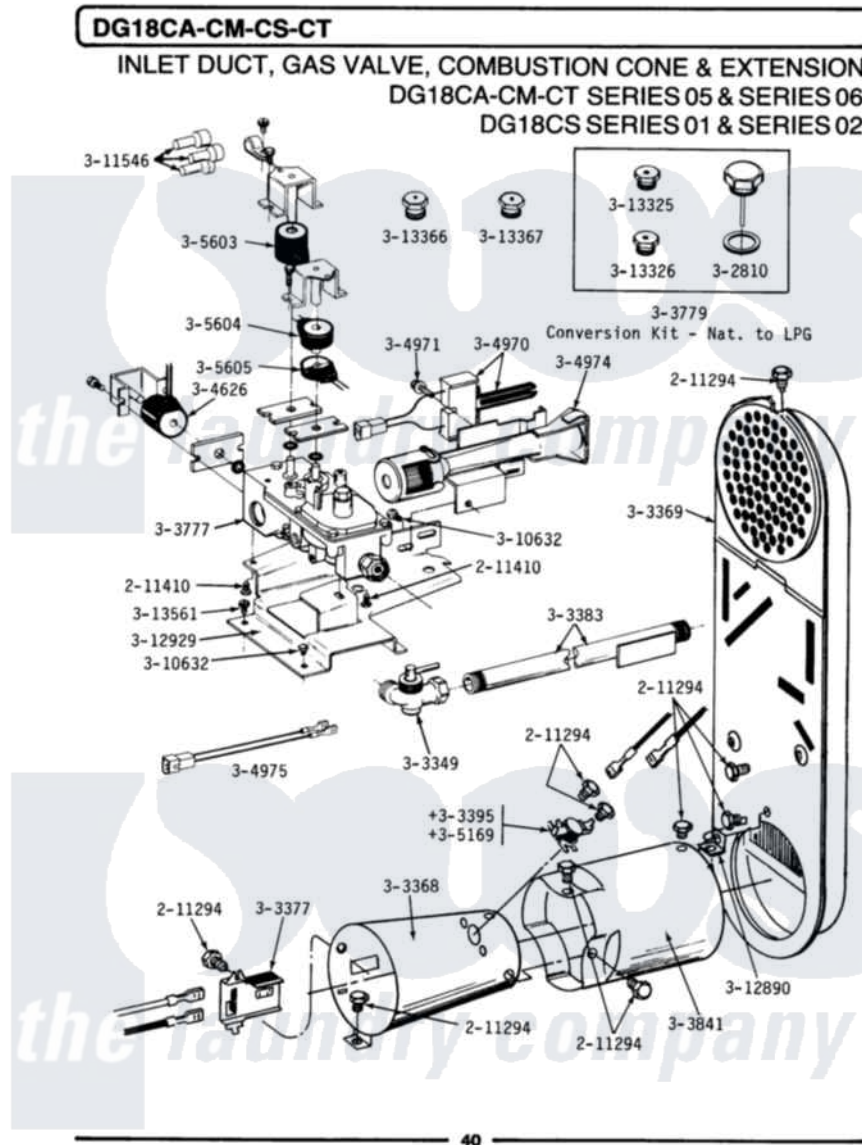

Maytag DG18CM 15 - INLET DUCT, GAS VALVE, CONE & EXTENSION

40

Maytag [Commercial Maytag DG18CM Dryer Parts](#) Parts Diagram 15 - INLET DUCT, GAS VALVE, CONE & EXTENSION

[Click on the part number to view part](#)

Item	Original Part Number	Replaced By	Status	Part Description
001	211294	90767		Screw, 8A X 3/8 Hex Washer Head Tapping
002	NLA		Not Available	SCREW, HEX HD No.8 X 3/8 INCH
003	NLA		Not Available	SCREW ASSM - BLUE BLOCK OPE
004	Y303349			Angle Shut-Off, Gas Valve
005	Y303368			Cone, Combustion
006	Y303369			Inlet Duct Assembly
007	Y303377	338906		Radiant, Sensor
008	Y303383	33001735		Pipe And Bracket Assembly Series 18 Not Needed Use Vavle
009	303395			Thermostat, Hi-Limit
010	Y303777	W10116794		Gas Valve
011	Y303779			Conversion Kit
012	Y303841			Cone, Extension
013	Y304626			Side Coil

014	304970	4391996	Ignitor
015	304971		Screw Note: Screw, Igniter
016	304974	33002793	Burner Assembly
017	304975		Gas Valve Harness
018	305169		Thermostat, Hi-Limit Gas
019	305603		Secondary Coil
020	305604		Holding Coil
021	305605		Booster Coil
022	Y310632	1163839	Screw
023	311546	911445	Wire Connector
024	Y312890		Retainer, Heater Chamber
025	312929		Gas Valve Bracket
026	NLA	Not Available	MAIN BURNER ORIFICE - LPG
027	NLA	Not Available	INTERNAL ORIFICE - LPG
028	313366		Main Burner Orifice-Ext-NAT
029	313367		Main Burner Orifice-Int-NAT
030	Y313561		Screw---NA