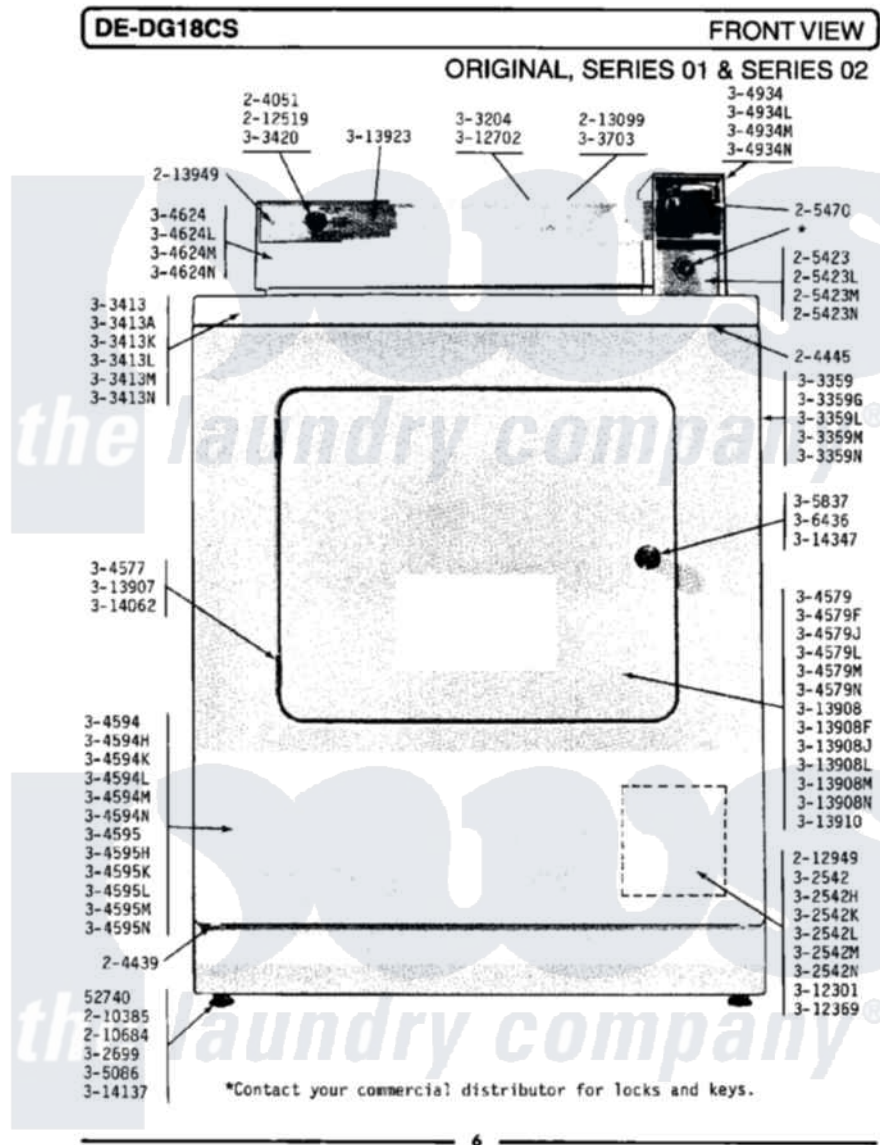

Maytag DG18CS 01 - FRONT VIEW

Maytag Commercial Maytag DG18CS Dryer Parts Parts Diagram 01 - FRONT VIEW
 Click on the part number to view part

Item	Original Part Number	Replaced By	Status	Part Description
001	Y052740	62739		Nut, Lock
002	204051	22204051		Knob
003	204439			Screw And Fstner Assembly
004	204445			Screw And Fastener Assembly
005	205423	208883		Coin Box K
006	205423L	208883		Coin Box K
007	205423M	208883		Coin Box K
008	NLA		Not Available	MAYTAG COIN SLIDE
009	210385			Lock Nut For Adjustable Leg
010	210684			Foot, Adjustable Leg
011	212519	488234		Screw 8-32 X 1/4
012	212949	22001866		Screw, Relay
013	213007			Xfor Cabinet See Cabinet, Back
014	213099			Lens For Control Panel
015	213949			Screw, No.8-18 X 5/16 Inch
016	NLA		Not Available	ACCESS DOOR (WHITE)