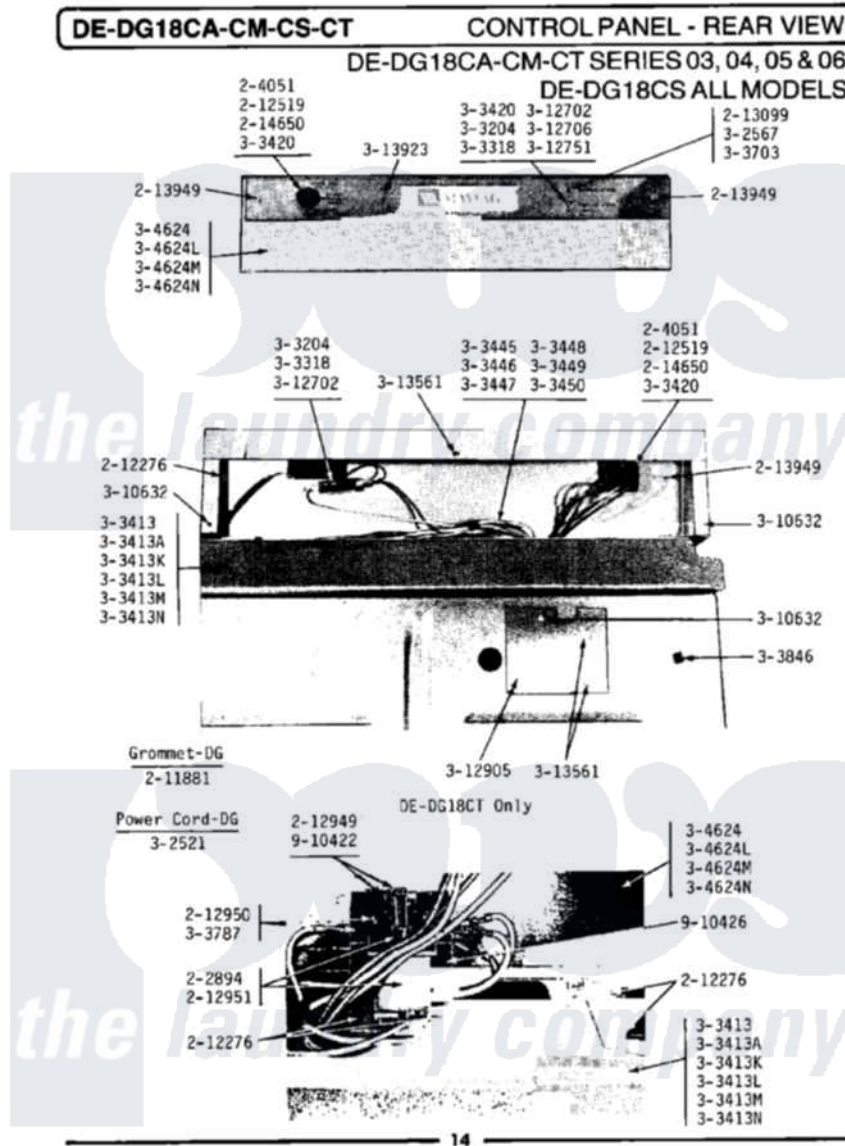

Maytag DG18CS 03 - CONTROL PANEL-REAR VIEW

Maytag Commercial Maytag DG18CS Dryer Parts Parts Diagram 03 - CONTROL PANEL-REAR VIEW
 Click on the part number to view part

Item	Original Part Number	Replaced By	Status	Part Description
001	204051	22204051		Knob
002	211881			Grommet, Cord Part Not Used-Gas Models Only
003	212276	W10116760		Screw
004	212519	488234		Screw 8-32 X 1/4
005	212949	22001866		Screw, Relay
006	212950	M0227520		Screw-Tc No.6-32 X 13/16", Preform SwiTch
007	212951			Screw, No.6-32 X 1/4 Inch
008	213099			Lens For Control Panel
009	213949			Screw, No.8-18 X 5/16 Inch
010	214650			Screw For 2-4051 Knob
011	302521		Not Available	CORD, POWER PART NOT USED-GAS MODELS ONLY
012	Y303204			Start Switch With Nuts
013	NLA		Not Available	TOP COVER-WHITE
014	NLA		Not Available	TOP COVER-ALMOND

015	NLA		Not Available	TOP COVER-HARVEST WHEAT
016	Y303420		Not Available	SELECTOR SWITCH
017	Y303445		Not Available	MAIN WIRE HARNESS
018	Y303703			Pilot Light
019	NLA		Not Available	SCREW & WASHER ASSY.
020	NLA		Not Available	CONTROL COVER-WHITE
021	NLA		Not Available	CONTROL COVER-ALMOND
022	NLA		Not Available	CONTROL COVER-HARVEST WHEAT
023	Y310632	1163839		Screw
024	Y311423	489483		Screw 10-32 X 1/2
025	NLA		Not Available	BACK FOR CONTROL PANEL
026	Y312702			Knurled Nut, Start Switch
027	Y312706	422617		Nut
028	312751			Lockwasher, Start Switch
029	Y312905		Not Available	COVER, TERMINAL
030	Y313561			Screw---NA
031	NLA		Not Available	CONTROL PANEL