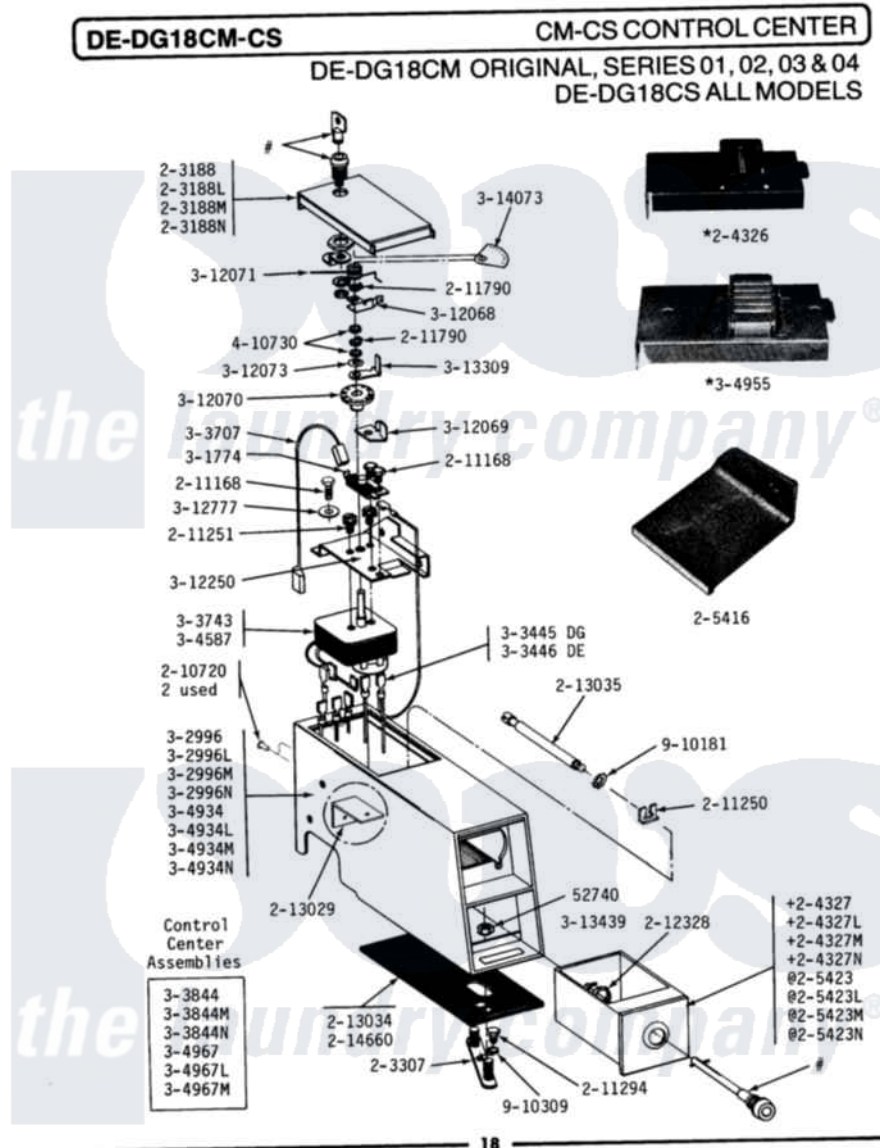

# Maytag DG18CS 04 - CS CONTROL CENTER

Maytag [Commercial Maytag DG18CS Dryer Parts](#) Parts Diagram 04 - CS CONTROL CENTER  
 Click on the part number to view part

Item	Original Part Number	Replaced By	Status	Part Description
001	<a href="#">Y052740</a>	<a href="#">62739</a>		Nut, Lock
002	203188		Not Available	TIMER ACCESS DOOR (WHT)
003	203188L		Not Available	ACCESS DOOR-ALMOND
004	203188M		Not Available	ACCESS DOOR-HARVEST WHEAT
005	NLA		Not Available	MTG. STRAP---NA
006	NLA		Not Available	COIN DROP ASSEMBLY
007	NLA		Not Available	COIN BOX-WHITE---NA
008	NLA		Not Available	COIN BOX-ALMOND
009	NLA		Not Available	COIN BOX - HARVEST WHEAT
010	<a href="#">205416</a>			Guard For Coin Box
011	205423	<a href="#">208883</a>		Coin Box K
012	205423L	<a href="#">208883</a>		Coin Box K
013	205423M	<a href="#">208883</a>		Coin Box K
014	<a href="#">210720</a>			Rivet, Bearing To Tumbler Frnt