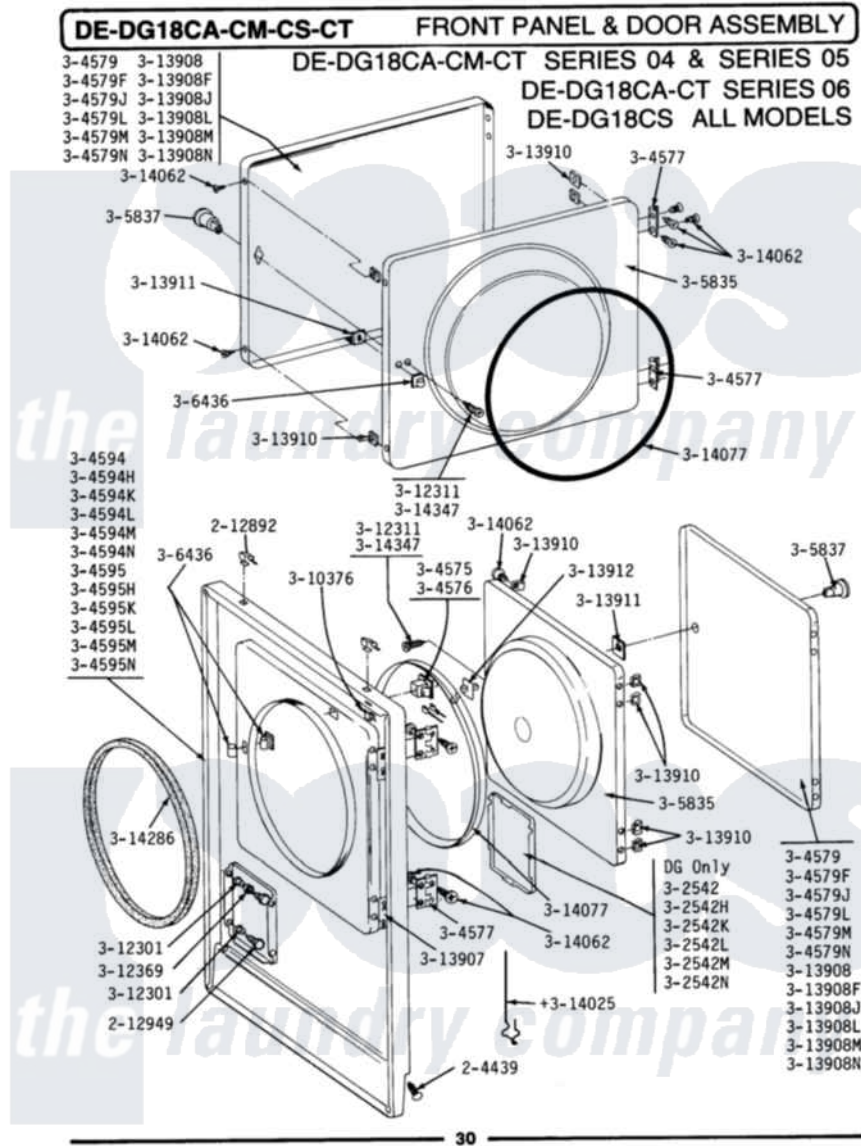

Maytag DG18CS 06 - FRONT PANEL & DOOR ASSEMBLY

Maytag Commercial Maytag DG18CS Dryer Parts Parts Diagram 06 - FRONT PANEL & DOOR ASSEMBLY
 Click on the part number to view part

Item	Original Part Number	Replaced By	Status	Part Description
001	204439			Screw And Fstner Assembly
002	212949	22001866		Screw, Relay
003	212982	22001650		Fastener, Spring
004	NLA		Not Available	ACCESS DOOR (WHITE)
005	NLA		Not Available	ACCESS DOOR-ALMOND
006	NLA		Not Available	ACCESS DOOR-HARVEST WHEAT
007	Y304578	LA-1003		Door Catch Kit
008	Y304577	33001230		Hinge, Door
009	Y304579	Y306668		DOOR (WHT)
010	NLA		Not Available	DOOR-ALMOND
011	NLA		Not Available	DOOR-HARVEST WHEAT
012	NLA		Not Available	FRONT PANEL-WHITE
013	NLA		Not Available	FRONT PANEL-ALMOND
014	NLA		Not Available	FRONT PANEL-HARVEST WHEAT
015	NLA		Not Available	INNER DOOR WITH KNOB &

015	NLA	Not Available	SCRE
016	NLA	Not Available	KNOB AND SCREW
017	306436		Door Latch Kit--W
018	Y310376		Clip, Door Switch Harness
019	NLA	Not Available	BUSHING FOR ACCESS STUD
020	NLA	Not Available	SCREW----NA
021	312369		Sleeve, Access Panel Stud Part Not Used
022	Y313340		LABEL, LINT SCREEN INSTRUCTION
023	Y313907		Fastener, Twin
024	Y313908		DOOR PANEL-WHITE
025	NLA	Not Available	DOOR PANEL-ALMOND
026	NLA	Not Available	DOOR PANEL-HARVEST WHEAT
027	Y313910		Clip, Door Liner To Outer Panel
028	Y313911		Door Strike Retainer
029	Y313927		INSTRUCTION LABEL
030	Y314025		Latch For Access Door
031	Y314062		Screw, Door Hinge And Panel
032	314077		Door Seal
033	NLA	Not Available	GAS IGNITION LABEL
034	314286		Seal For Front Panel
035	NLA	Not Available	SCREW FOR DOOR KNOB----NA