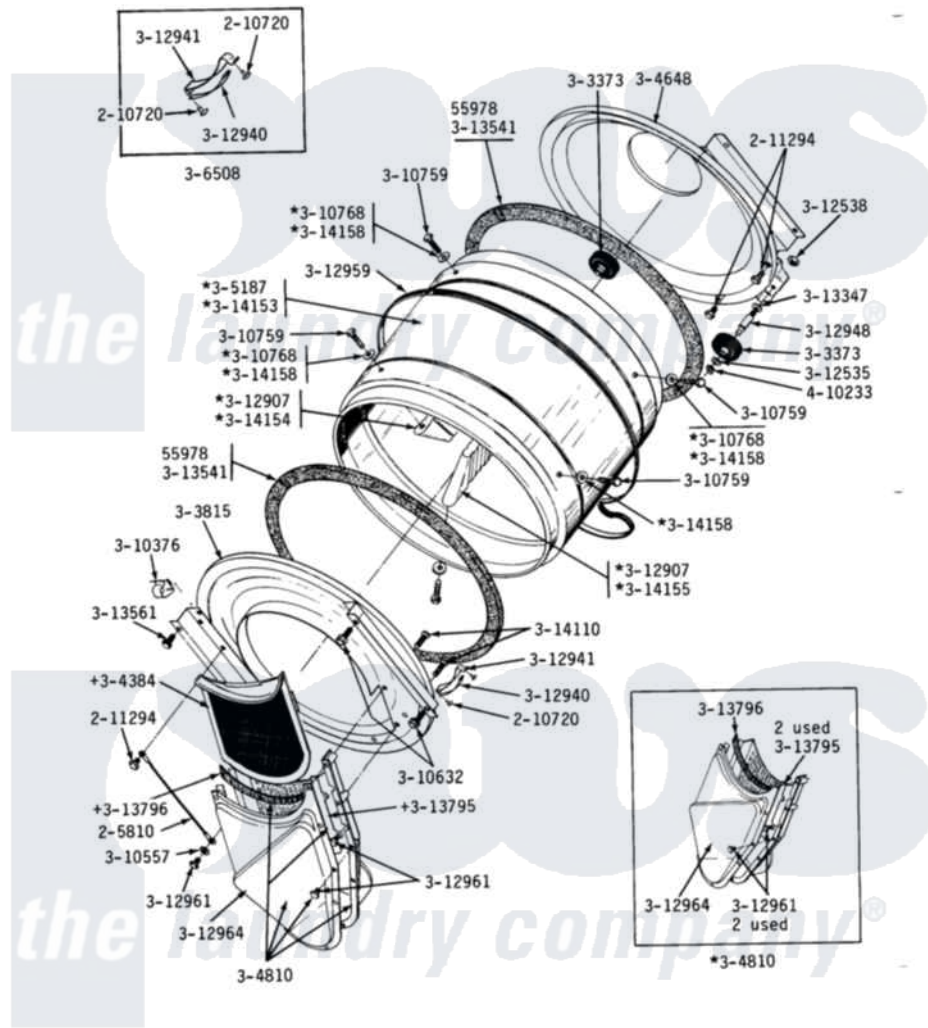

Maytag DG18CS 07 - LINT SCREEN, TUMBLER (FRONT & BACK)

DE-DG18CA-CM-CS-CT LINT SCREEN, TUMBLER, TUMBLER FRONT & TUMBLER BACK

Maytag Commercial Maytag DG18CS Dryer Parts Parts Diagram 07 - LINT SCREEN, TUMBLER (FRONT & BACK)
Click on the part number to view part

Item	Original Part Number	Replaced By	Status	Part Description
001	Y053241			Set Screw, Motor Pulley
002	Y055978			Rubber Adhesive, 2 Oz Tube
003	205810			Wire, Ground
004	210720			Rivet, Bearing To Tumbler Frnt
005	211294	90767		Screw, 8A X 3/8 HeX Washer Head Tapping
006	Y303373	12001541		Drum Roller/Washer Assembly--W
007	Y303815	33001231		Front- Tumbler
008	Y304244			Motor Pulley With Set Screw
009	Y304384	33001003		Screen, Lint
010	Y304648	33001106		Back, Tumbler
011	Y304810		Not Available	OUTLET DUCT ASSEMBLY---S
012	Y305185	6-3051850		Pulley- MO
013	305187		Not Available	TUMBLER W/BAFFLES
014	306508			Tumbler Bearing Kit ---W