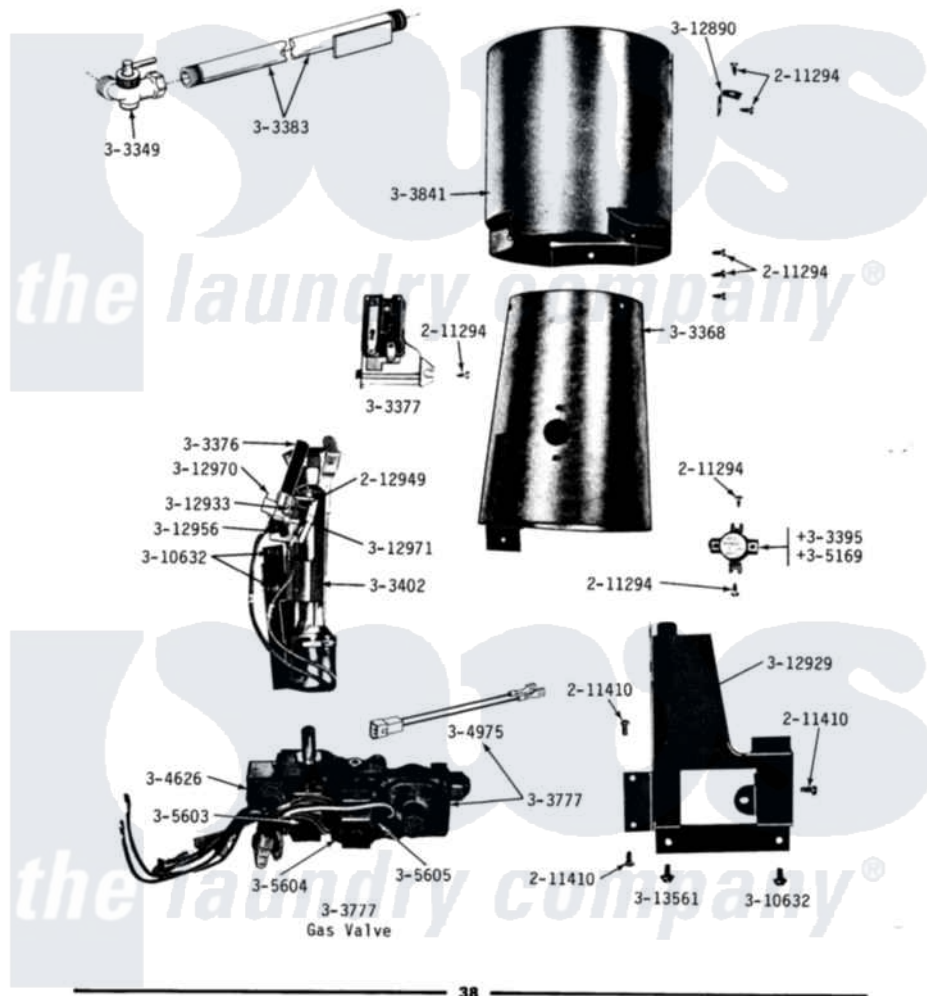

# Maytag DG18CS 09 - GAS VALVE, BURNER & COMBUSTION CONE

**DG18CA-CM-CS-CT**  
**GAS VALVE, BURNER & COMBUSTION CONE**  
 DG18CA-CM-CT ORIGINAL, SERIES 01, 02, 03 & 04  
 DG18CS ORIGINAL

Maytag [Commercial Maytag DG18CS Dryer Parts](#) Parts Diagram 09 - GAS VALVE, BURNER & COMBUSTION CONE  
 Click on the part number to view part

Item	Original Part Number	Replaced By	Status	Part Description
001	<a href="#">211294</a>	<a href="#">90767</a>		Screw, 8A X 3/8 HeX Washer Head Tapping
002	NLA		Not Available	SCREW, HEX HD No.8 X 3/8 INCH
003	212949	<a href="#">22001866</a>		Screw, Relay
004	NLA		Not Available	SCREW ASSM - BLUE BLOCK OPE
005	<a href="#">Y303349</a>			Angle Shut-Off, Gas Valve
006	<a href="#">Y303368</a>			Cone, Combustion
007	303376	<a href="#">4392003</a>		Ignitor
008	Y303377	<a href="#">338906</a>		Radiant, Sensor
009	Y303383	<a href="#">33001735</a>		Pipe And Bracket Assembly Series 18 Not Needed Use Vavle
010	<a href="#">303395</a>			Thermostat, Hi-Limit
011	<a href="#">Y303402</a>			Burner Assembly NA
012	Y303777	<a href="#">W10116794</a>		Gas Valve
013	<a href="#">Y303779</a>			Conversion Kit