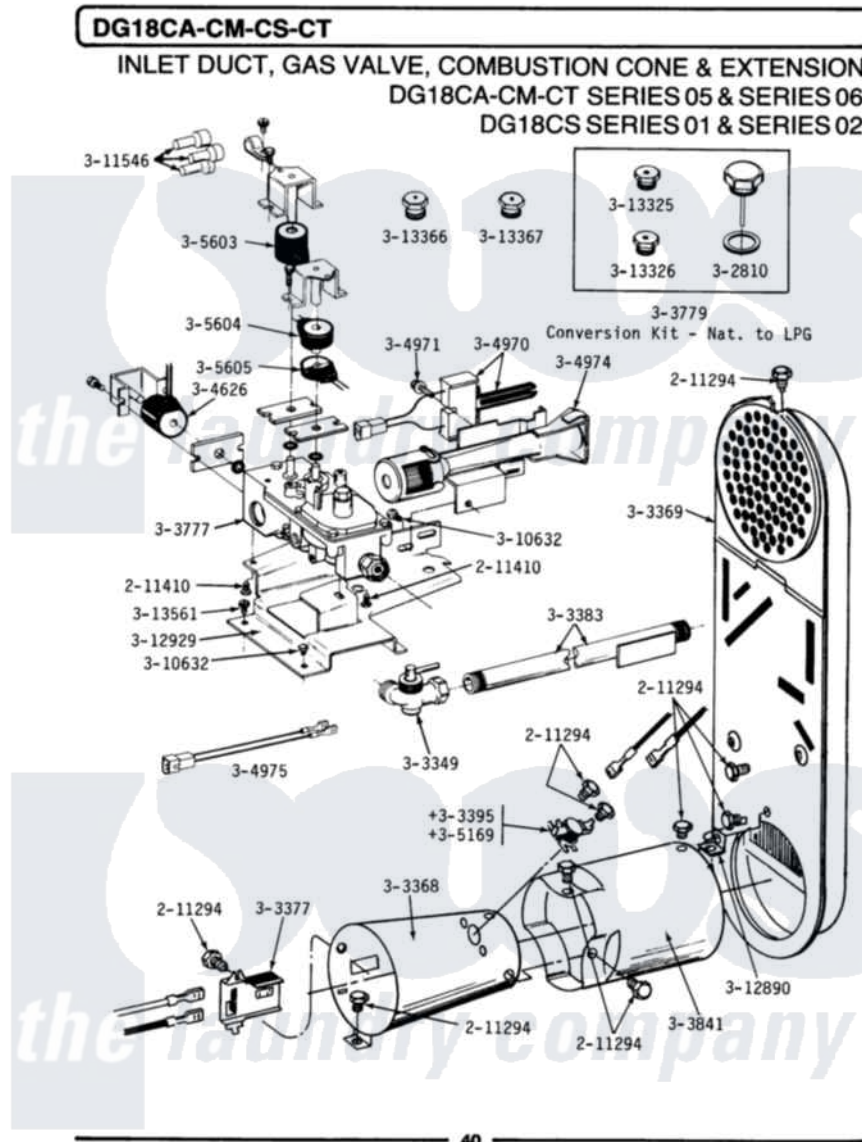

Maytag DG18CS 10 - INLET DUCT, GAS VALVE, CONE & EXTENSION

Maytag Commercial Maytag DG18CS Dryer Parts Diagram 10 - INLET DUCT, GAS VALVE, CONE & EXTENSION

Click on the part number to view part

Item	Original Part Number	Replaced By	Status	Part Description
001	211294	90767		Screw, 8A X 3/8 HeX Washer Head Tapping
002	NLA		Not Available	SCREW, HEX HD No.8 X 3/8 INCH
003	NLA		Not Available	SCREW ASSM - BLUE BLOCK OPE
004	Y303349			Angle Shut-Off, Gas Valve
005	Y303368			Cone, Combustion
006	Y303369			Inlet Duct Assembly
007	Y303377	338906		Radiant, Sensor
008	Y303383	33001735		Pipe And Bracket Assembly Series 18 Not Needed Use Vavle
009	303395			Thermostat, Hi-Limit
010	Y303777	W10116794		Gas Valve
011	Y303779			Conversion Kit
012	Y303841			Cone, Extension
013	Y304626			Side Coil

014	304970	4391996	Ignitor
015	304971		Screw Note: Screw, Igniter
016	304974	33002793	Burner Assembly
017	304975		Gas Valve Harness
018	305169		Thermostat, Hi-Limit Gas
019	305603		Secondary Coil
020	305604		Holding Coil
021	305605		Booster Coil
022	Y310632	1163839	Screw
023	311546	911445	Wire Connector
024	Y312890		Retainer, Heater Chamber
025	312929		Gas Valve Bracket
026	NLA	Not Available	MAIN BURNER ORIFICE - LPG
027	NLA	Not Available	INTERNAL ORIFICE - LPG
028	313366		Main Burner Orifice-Ext-NAT
029	313367		Main Burner Orifice-Int-NAT
030	Y313561		Screw---NA