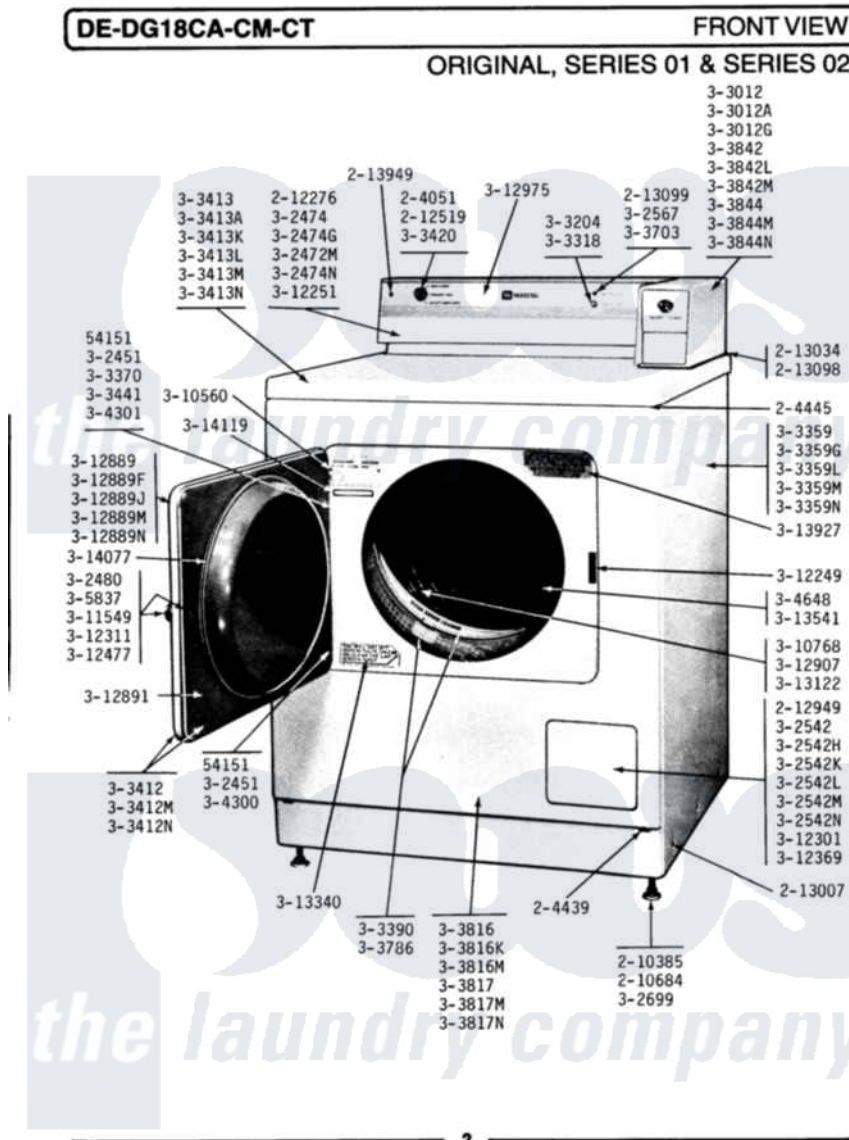

Maytag DG18CT 01 - FRONT VIEW

Maytag Commercial Maytag DG18CT Dryer Parts Parts Diagram 01 - FRONT VIEW
 Click on the part number to view part

Item	Original Part Number	Replaced By	Status	Part Description
001	NLA		Not Available	SCREW, No.4-40 X 1/4
002	204051	22204051		Knob
003	204439			Screw And Fstner Assembly
004	204445			Screw And Fastener Assembly
005	210385			Lock Nut For Adjustable Leg
006	210684			Foot, Adjustable Leg
007	212276	W10116760		Screw
008	212519	488234		Screw 8-32 X 1/4
009	212949	22001866		Screw, Relay
010	213007			Xfor Cabinet See Cabinet, Back
011	NLA		Not Available	GASKET UNDER CONTROL CENTER
012	213099			Lens For Control Panel
013	213949			Screw, No.8-18 X 5/16 Inch
014	NLA		Not Available	HINGE ASSEMBLY----N
015	NLA		Not Available	CONTROL COVER-WHITE