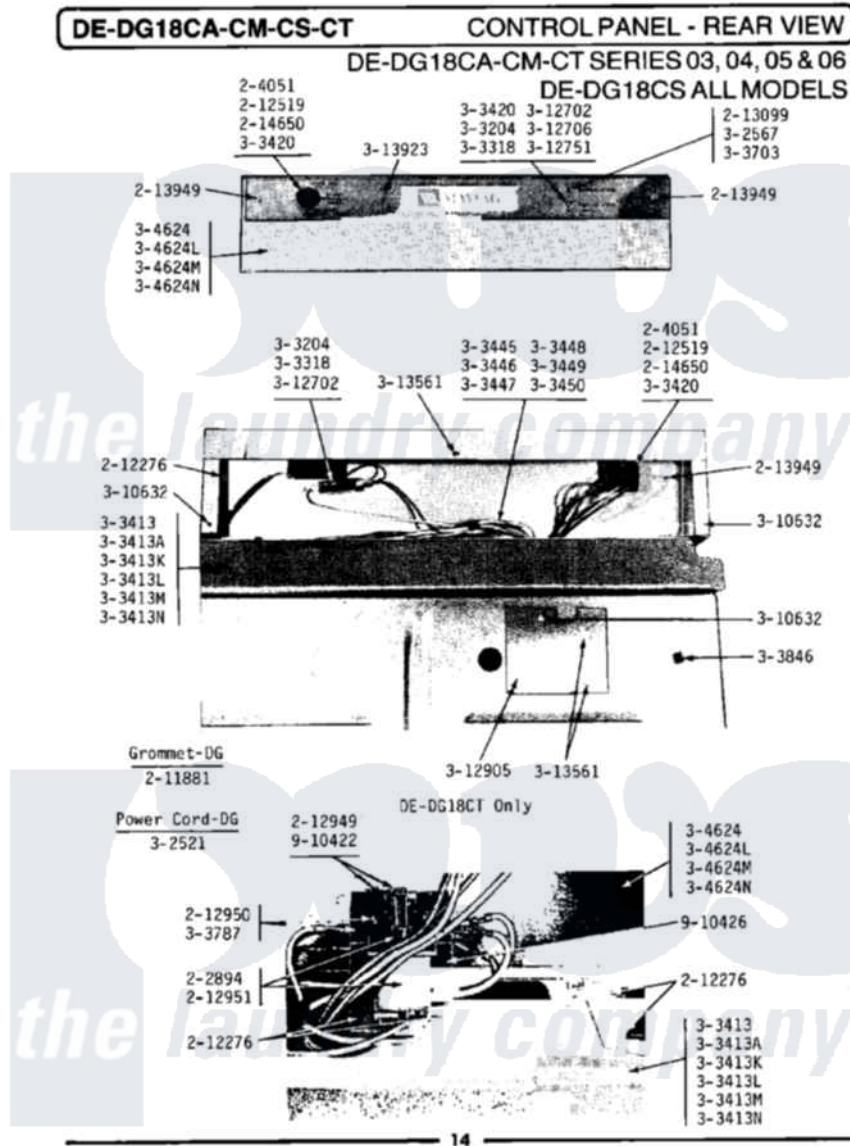

Maytag DG18CT 05 - CONTROL PANEL-REAR VIEW (SERIES 03)

Maytag Commercial Maytag DG18CT Dryer Parts Parts Diagram 05 - CONTROL PANEL-REAR VIEW (SERIES 03)
 Click on the part number to view part

Item	Original Part Number	Replaced By	Status	Part Description
001	202894			Solenoid For Relay Assembly
002	204051	22204051		Knob
003	211881			Grommet, Cord Part Not Used- Gas Models Only
004	212276	W10116760		Screw
005	212519	488234		Screw 8-32 X 1/4
006	212949	22001866		Screw, Relay
007	212950	M0227520		Screw-Tc No.6-32 X 13/16", Preform SwiTch
008	212951			Screw, No.6-32 X 1/4 Inch
009	213099			Lens For Control Panel
010	213949			Screw, No.8-18 X 5/16 Inch
011	214650			Screw For 2-4051 Knob
012	302521		Not Available	CORD, POWER PART NOT USED-GAS MODELS ONLY
013	NLA		Not Available	PILOT LIGHT
014	Y303318			Switch Assembly With Hex Nu

015	NLA		Not Available	TOP COVER-WHITE
016	NLA		Not Available	TOP COVER-ALMOND
017	NLA		Not Available	TOP COVER-HARVEST WHEAT
018	Y303420		Not Available	SELECTOR SWITCH
019	NLA		Not Available	MAIN WIRE HARNESS
020	Y303787		Not Available	SWITCH FOR RELAY
021	NLA		Not Available	SCREW & WASHER ASSY.
022	NLA		Not Available	CONTROL COVER-WHITE
023	NLA		Not Available	CONTROL COVER-ALMOND
024	NLA		Not Available	CONTROL COVER-HARVEST WHEAT
025	Y310632	1163839		Screw
026	Y311423	489483		Screw 10-32 X 1/2
027	NLA		Not Available	BACK FOR CONTROL PANEL
028	Y312702			Knurled Nut, Start Switch
029	Y312706	422617		Nut
030	312751			Lockwasher, Start Switch
031	Y312905		Not Available	COVER, TERMINAL
032	Y313561			Screw---NA
033	NLA		Not Available	CONTROL PANEL
034	NLA		Not Available	SPRING LEVER FOR RELAY
035	NLA		Not Available	RELAY BRACKET