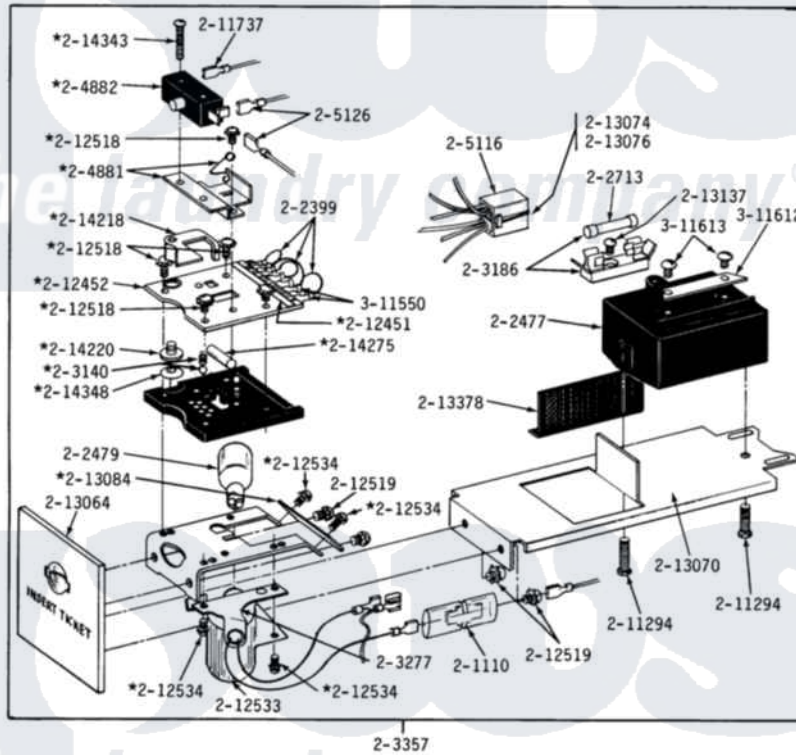

DE-DG18CT CT CONTROL CENTER COMPONENTS

Maytag [Commercial Maytag DG18CT Dryer Parts](#) Parts Diagram 06 - CT CONTROL CENTER
 Click on the part number to view part

| Item | Original Part Number | Replaced By | Status | Part Description |
|------|-------------------------|-----------------------|---------------|---|
| 001 | Y052740 | 62739 | | Nut, Lock |
| 002 | NLA | | Not Available | OUTER CASE-WHITE |
| 003 | NLA | | Not Available | OUTER CASE-ALMOND |
| 004 | NLA | | Not Available | OUTER CASE-HARVEST WHEAT |
| 005 | NLA | | Not Available | MTG. STRAP----NA |
| 006 | NLA | | Not Available | ACCESS DOOR (WHITE) |
| 007 | NLA | | Not Available | ACCESS DOOR-ALMOND |
| 008 | NLA | | Not Available | ACCESS DOOR-HARVEST WHEAT |
| 009 | NLA | | Not Available | ACCESS DOOR (WHITE) |
| 010 | NLA | | Not Available | ACCESS DOOR-ALMOND |
| 011 | NLA | | Not Available | ACCESS DOOR-HARVEST WHEAT |
| 012 | NLA | | Not Available | HARNES FOR TICKET CONTROL |
| 013 | 211294 | 90767 | | Screw, 8A X 3/8 HeX Washer Head Tapping |

| | | | | |
|-----|-------------------------|---------------------------|---------------|-----------------------------|
| 014 | 212276 | W10116760 | | Screw |
| 015 | NLA | | Not Available | GASKET UNDER CONTROL CENTER |
| 016 | 213089 | | | Knob For Timer |
| 017 | NLA | | Not Available | LATCH FOR ACCESS DOOR |
| 018 | Y302559 | | Not Available | HARNES FOR TIMER |
| 019 | NLA | | Not Available | MAIN WIRE HARNES |
| 020 | Y303801 | | Not Available | TIMER WITH KNOB AND PIN |
| 021 | NLA | | Not Available | CONTROL CENTER-WHITE |
| 022 | NLA | | Not Available | CONTROL CENTER-ALMOND |
| 023 | NLA | | Not Available | CONTROL CENTER-HARVEST WHEA |
| 024 | NLA | | Not Available | TIMER MOTOR |
| 025 | NLA | | Not Available | TIMER MOTOR |
| 026 | Y312300 | | | Groov-Pin |
| 027 | 910309 | | | Washer, Mounting Strap |