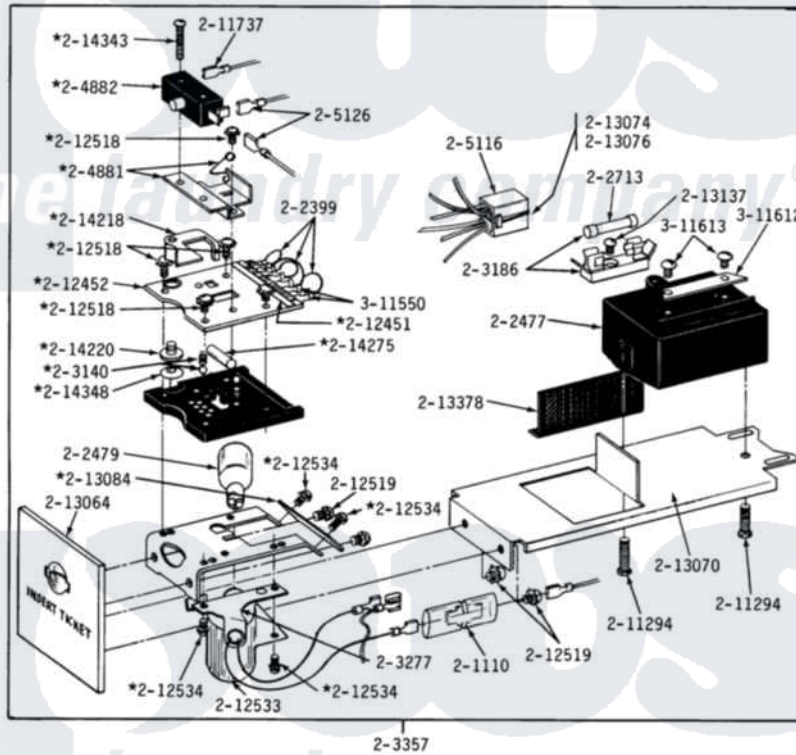

## DE-DG18CT CT CONTROL CENTER COMPONENTS

Maytag [Commercial Maytag DG18CT Dryer Parts](#) Parts Diagram 07 - CT CONTROL CENTER COMPONENTS  
 Click on the part number to view part

Item	Original Part Number	Replaced By	Status	Part Description
001	Y201110		Not Available	CONNECTOR, WIRE (INDIC. LIGHT)
002	NLA		Not Available	JUMPER WIRE (BLACK)
003	202477	<a href="#">22003292</a>		Control As
004	202479	<a href="#">A3167501</a>		Lamp Oven, Int.
005	<a href="#">202509</a>			Ticket Control Assembly
006	202713	<a href="#">22001555</a>		Fuse
007	<a href="#">203140</a>			Contact Ball Kit
008	NLA		Not Available	FUSE BLOCK WITH FUSE
009	NLA		Not Available	LAMP SOCKET WITH BRACKET
010	NLA		Not Available	TICKET RECEIVER ASSEMBLY
011	<a href="#">204881</a>			Cam Plate Assembly
012	204882		Not Available	SWITCH FOR TICKET CONTROL
013	NLA		Not Available	HARNESS FOR TICKET CONTROL