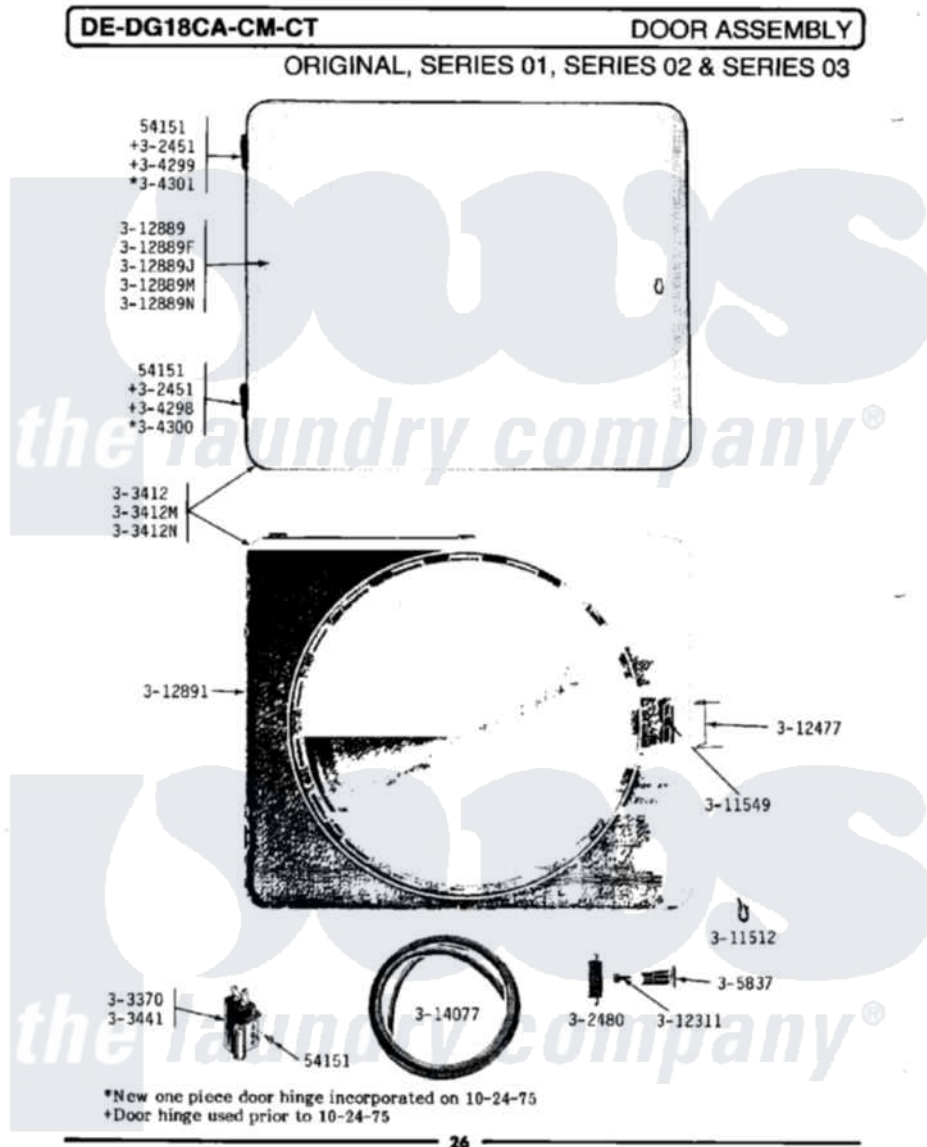

Maytag DG18CT 08 - DOOR ASSEMBLY

Maytag Commercial Maytag DG18CT Dryer Parts Parts Diagram 08 - DOOR ASSEMBLY
 Click on the part number to view part

| Item | Original Part Number | Replaced By | Status | Part Description |
|------|-------------------------|-------------|---------------|-----------------------------|
| 001 | NLA | | Not Available | SCREW, No.4-40 X 1/4 |
| 002 | NLA | | Not Available | HINGE ASSEMBLY---N |
| 003 | NLA | | Not Available | LATCH |
| 004 | Y303370 | | | Door Switch |
| 005 | NLA | | Not Available | DOOR COMPLETE-WHITE |
| 006 | NLA | | Not Available | DOOR COMPLETE-HARVEST WHEAT |
| 007 | Y304298 | | | Hinge - Lower |
| 008 | NLA | | Not Available | HINGE - UPPER |
| 009 | NLA | | Not Available | HINGE - LOWER |
| 010 | NLA | | Not Available | HINGE - UPPER |
| 011 | NLA | | Not Available | KNOB AND SCREW |
| 012 | NLA | | Not Available | FASTENER |
| 013 | NLA | | Not Available | WIRE CLIP |
| 014 | NLA | | Not Available | SCREW---NA |
| 015 | NLA | | Not Available | MAGNETIC LATCH RETAINER |

| | | | |
|-----|------------------------|---------------|--------------------------|
| 016 | NLA | Not Available | DOOR PANEL-WHITE |
| 017 | NLA | Not Available | DOOR PANEL-HARVEST WHEAT |
| 018 | Y312891 | Not Available | DOOR LINER - INNER HALF |
| 019 | 314077 | | Door Seal |