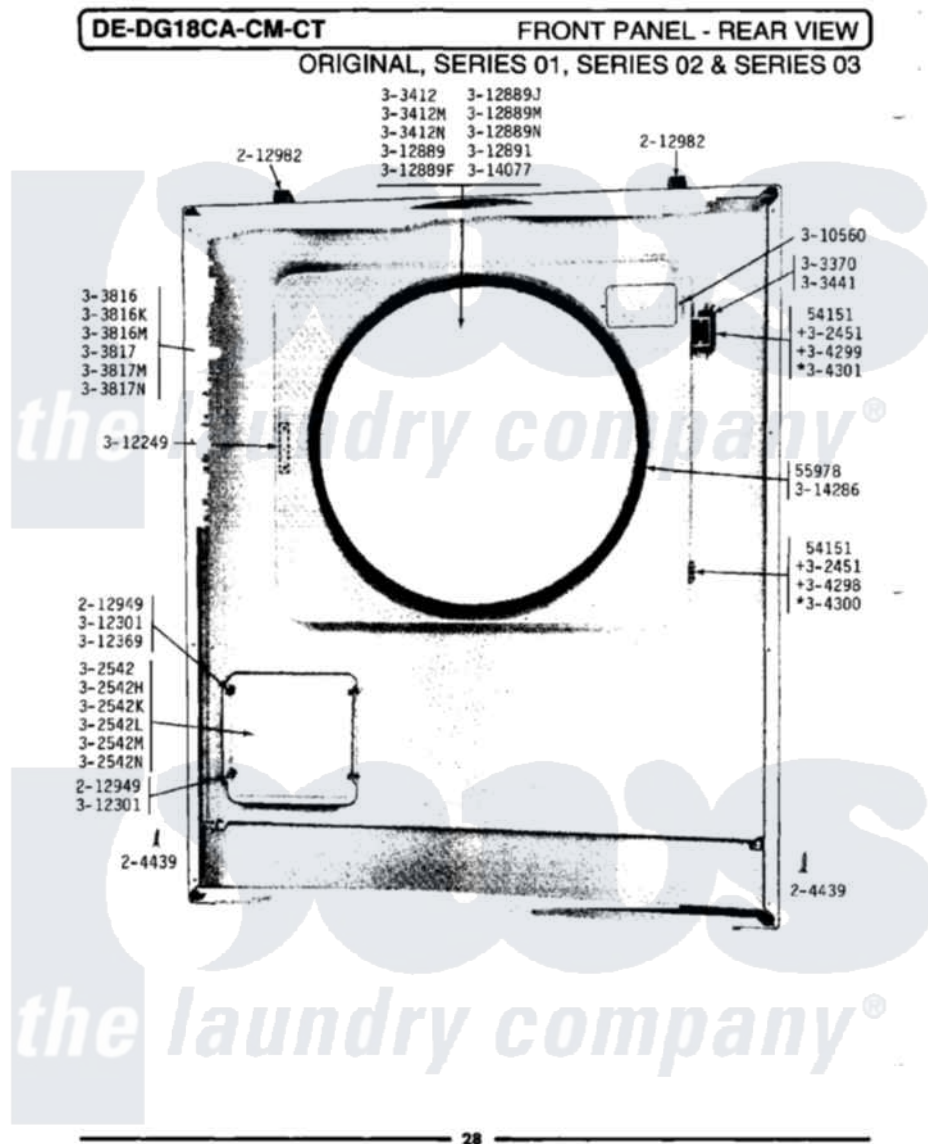

Maytag DG18CT 09 - FRONT PANEL-REAR VIEW

Maytag Commercial Maytag DG18CT Dryer Parts Parts Diagram 09 - FRONT PANEL-REAR VIEW
 Click on the part number to view part

Item	Original Part Number	Replaced By	Status	Part Description
001	NLA		Not Available	SCREW, No.4-40 X 1/4
002	Y055978			Rubber Adhesive, 2 Oz Tube
003	204439			Screw And Fstner Assembly
004	212949	22001866		Screw, Relay
005	212982	22001650		Fastener, Spring
006	NLA		Not Available	HINGE ASSEMBLY----N
007	NLA		Not Available	ACCESS DOOR (WHITE)
008	NLA		Not Available	ACCESS DOOR-ALMOND
009	NLA		Not Available	ACCESS DOOR-HARVEST WHEAT
010	Y303370			Door Switch
011	NLA		Not Available	DOOR COMPLETE-WHITE
012	NLA		Not Available	DOOR COMPLETE-HARVEST WHEAT
013	NLA		Not Available	FRONT PANEL-WHITE
014	NLA		Not Available	FRONT PANEL-HARVEST WHEAT

015	NLA	Not Available	FRONT PANEL-HARVEST WHEAT
016	Y304298		Hinge - Lower
017	NLA	Not Available	HINGE - UPPER
018	NLA	Not Available	HINGE - LOWER
019	NLA	Not Available	HINGE - UPPER
020	310560	74004005	Screw, 6-32 X 5/16"
021	NLA	Not Available	STRIKE PLATE
022	NLA	Not Available	BUSHING FOR ACCESS STUD
023	312369		Sleeve, Access Panel Stud Part Not Used
024	NLA	Not Available	DOOR PANEL-WHITE
025	NLA	Not Available	DOOR PANEL-HAVEST WHEAT
026	Y312891	Not Available	DOOR LINER - INNER HALF
027	Y313340		LABEL, LINT SCREEN INSTRUCTION
028	Y313927		INSTRUCTION LABEL
029	314077		Door Seal
030	NLA	Not Available	GAS IGNITION LABEL
031	314286		Seal For Front Panel