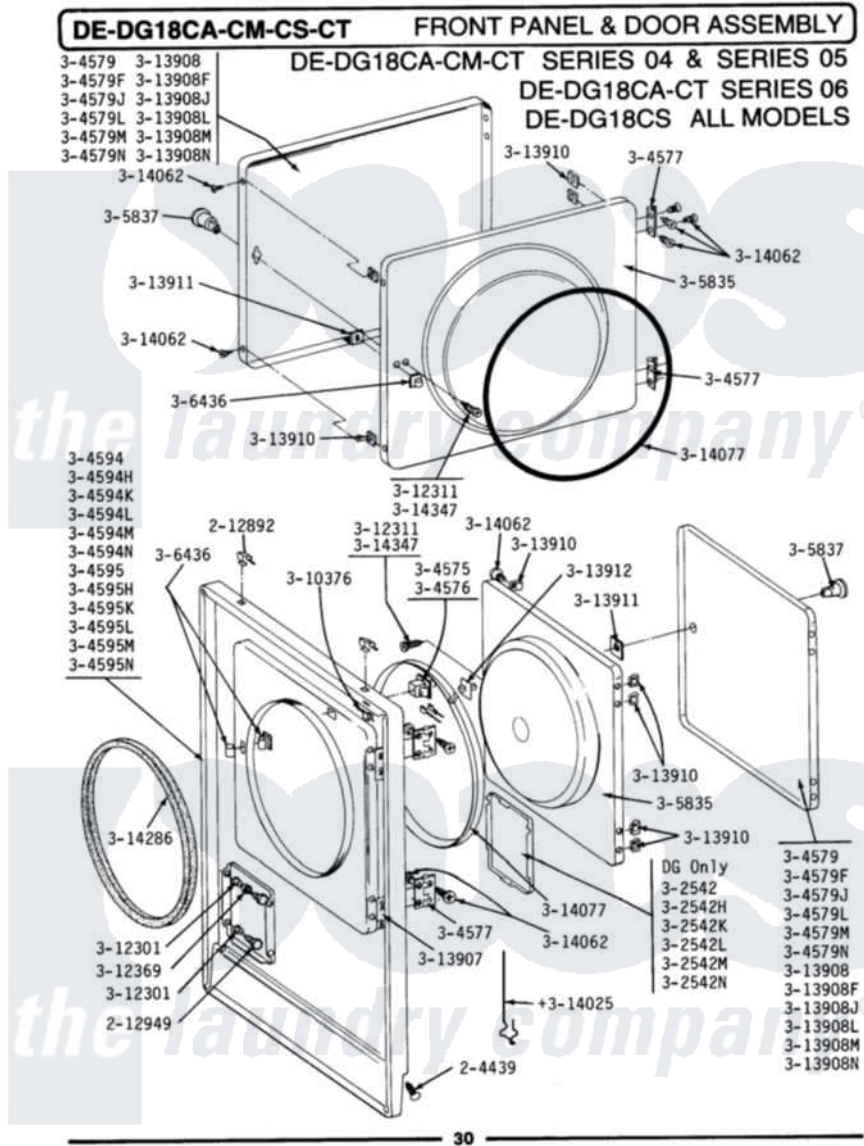

Maytag DG18CT 10 - FRONT PANEL & DOOR ASSY (SERIES 04)

Maytag Commercial Maytag DG18CT Dryer Parts Parts Diagram 10 - FRONT PANEL & DOOR ASSY (SERIES 04)
 Click on the part number to view part

Item	Original Part Number	Replaced By	Status	Part Description
001	204439			Screw And Fstner Assembly
002	212949	22001866		Screw, Relay
003	212982	22001650		Fastener, Spring
004	NLA		Not Available	ACCESS DOOR (WHITE)
005	NLA		Not Available	ACCESS DOOR-ALMOND
006	NLA		Not Available	ACCESS DOOR-HARVEST WHEAT
007	Y304576	W10169313		Switch-Dor
008	Y304577	33001230		Hinge, Door
009	Y304579	Y306668		DOOR (WHT)
010	NLA		Not Available	DOOR-ALMOND
011	NLA		Not Available	DOOR-HARVEST WHEAT
012	NLA		Not Available	FRONT PANEL-WHITE
013	NLA		Not Available	FRONT PANEL-HARVEST WHEAT
014	NLA		Not Available	INNER DOOR WITH KNOB & SCRE

015	NLA	Not Available	KNOB AND SCREW
016	306436		Door Latch Kit--W
017	Y310376		Clip, Door Switch Harness
018	NLA	Not Available	BUSHING FOR ACCESS STUD
019	NLA	Not Available	SCREW---NA
020	312369		Sleeve, Access Panel Stud Part Not Used
021	Y313340		LABEL, LINT SCREEN INSTRUCTION
022	Y313907		Fastener, Twin
023	Y313908		DOOR PANEL-WHITE
024	NLA	Not Available	DOOR PANEL-ALMOND
025	NLA	Not Available	DOOR PANEL-HARVEST WHEAT
026	Y313910		Clip, Door Liner To Outer Panel
027	Y313911		Door Strike Retainer
028	Y313927		INSTRUCTION LABEL
029	Y314025		Latch For Access Door
030	Y314062		Screw, Door Hinge And Panel
031	314077		Door Seal
032	NLA	Not Available	GAS IGNITION LABEL
033	314286		Seal For Front Panel
034	NLA	Not Available	SCREW FOR DOOR KNOB---NA