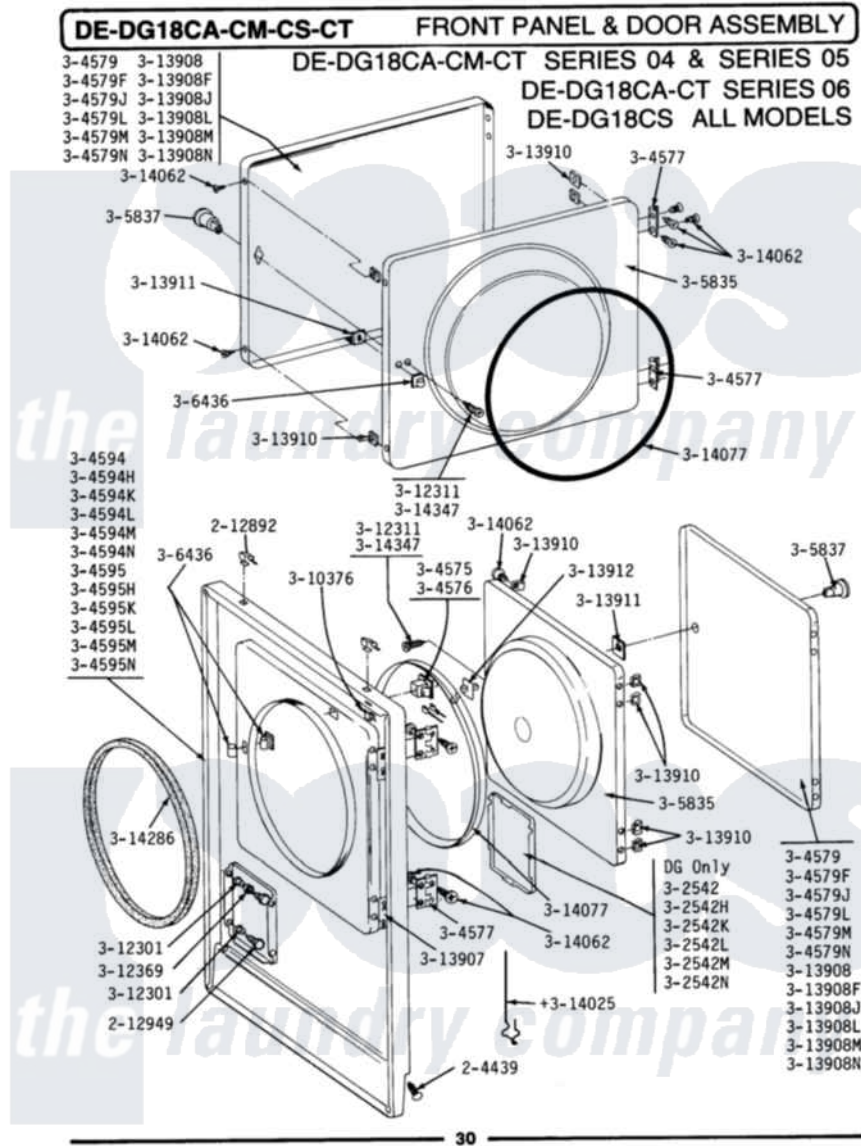

# Maytag DG18CT 11 - FRONT PANEL & DOOR ASSY (SERIES 06)

Maytag Commercial Maytag DG18CT Dryer Parts Parts Diagram 11 - FRONT PANEL & DOOR ASSY (SERIES 06)  
 Click on the part number to view part

Item	Original Part Number	Replaced By	Status	Part Description
001	<a href="#">204439</a>			Screw And Fstner Assembly
002	212949	<a href="#">22001866</a>		Screw, Relay
003	212982	<a href="#">22001650</a>		Fastener, Spring
004	NLA		Not Available	ACCESS DOOR (WHITE)
005	NLA		Not Available	ACCESS DOOR-ALMOND
006	NLA		Not Available	ACCESS DOOR-HARVEST WHEAT
007	Y304576	<a href="#">W10169313</a>		Switch-Dor
008	Y304577	<a href="#">33001230</a>		Hinge, Door
009	Y304579	<a href="#">Y306668</a>		DOOR (WHT)
010	NLA		Not Available	DOOR-ALMOND
011	NLA		Not Available	DOOR-HARVEST WHEAT
012	NLA		Not Available	FRONT PANEL-WHITE
013	NLA		Not Available	FRONT PANEL-HARVEST WHEAT
014	NLA		Not Available	INNER DOOR WITH KNOB & SCRE

015	NLA	Not Available	KNOB AND SCREW
016	<a href="#">306436</a>		Door Latch Kit--W
017	<a href="#">Y310376</a>		Clip, Door Switch Harness
018	NLA	Not Available	BUSHING FOR ACCESS STUD
019	NLA	Not Available	SCREW---NA
020	<a href="#">312369</a>		Sleeve, Access Panel Stud Part Not Used
021	<a href="#">Y313340</a>		LABEL, LINT SCREEN INSTRUCTION
022	<a href="#">Y313907</a>		Fastener, Twin
023	<a href="#">Y313908</a>		DOOR PANEL-WHITE
024	NLA	Not Available	DOOR PANEL-ALMOND
025	NLA	Not Available	DOOR PANEL-HARVEST WHEAT
026	<a href="#">Y313910</a>		Clip, Door Liner To Outer Panel
027	<a href="#">Y313911</a>		Door Strike Retainer
028	<a href="#">Y313927</a>		INSTRUCTION LABEL
029	<a href="#">Y314025</a>		Latch For Access Door
030	<a href="#">Y314062</a>		Screw, Door Hinge And Panel
031	<a href="#">314077</a>		Door Seal
032	NLA	Not Available	GAS IGNITION LABEL
033	<a href="#">314286</a>		Seal For Front Panel
034	NLA	Not Available	SCREW FOR DOOR KNOB---NA