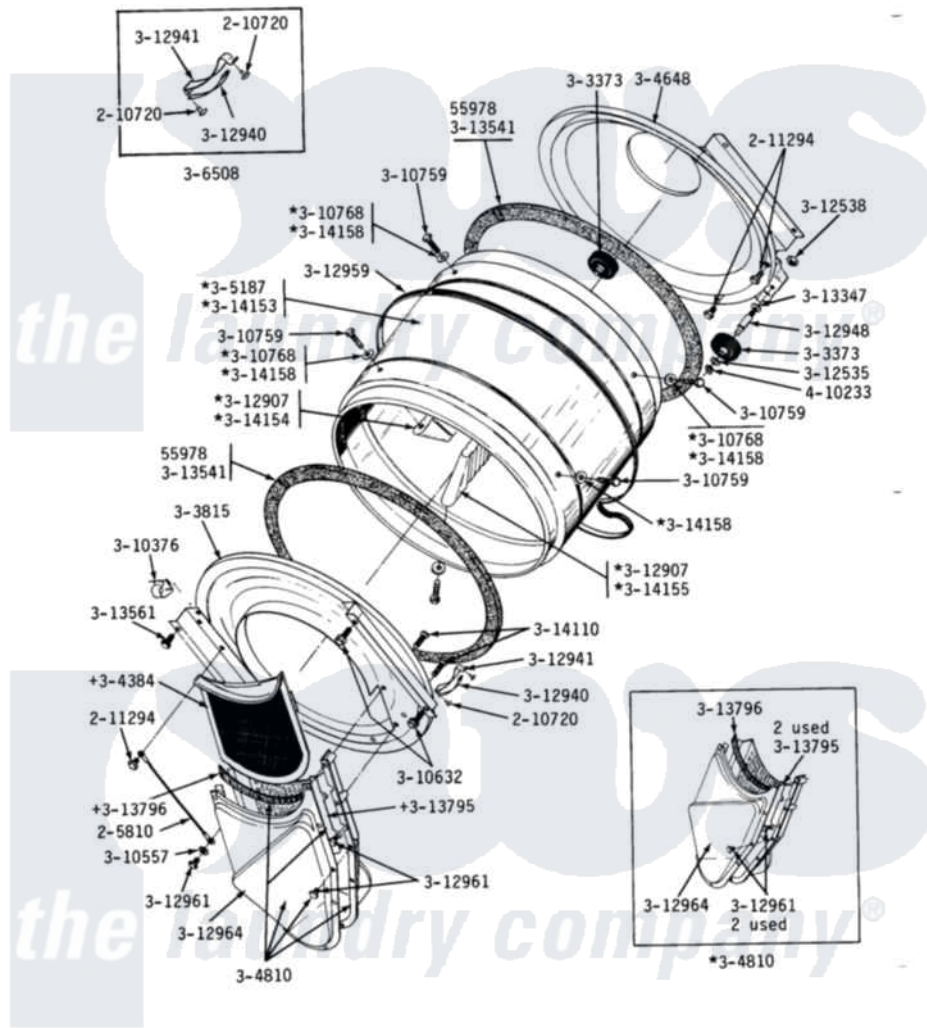

Maytag DG18CT 13 - LINT SCREEN, TUMBLER (FRONT & BACK)

DE-DG18CA-CM-CS-CT LINT SCREEN, TUMBLER, TUMBLER FRONT & TUMBLER BACK

Maytag Commercial Maytag DG18CT Dryer Parts Parts Diagram 13 - LINT SCREEN, TUMBLER (FRONT & BACK)
Click on the part number to view part

Item	Original Part Number	Replaced By	Status	Part Description
001	Y053241			Set Screw, Motor Pulley
002	Y055978			Rubber Adhesive, 2 Oz Tube
003	205810			Wire, Ground
004	210720			Rivet, Bearing To Tumbler Frnt
005	211294	90767		Screw, 8A X 3/8 HeX Washer Head Tapping
006	Y303373	12001541		Drum Roller/Washer Assembly--W
007	Y303815	33001231		Front- Tumbler
008	Y304244			Motor Pulley With Set Screw
009	Y304384	33001003		Screen, Lint
010	Y304648	33001106		Back, Tumbler
011	Y304810		Not Available	OUTLET DUCT ASSEMBLY---S
012	Y305185	6-3051850		Pulley- MO
013	305187		Not Available	TUMBLER W/BAFFLES
014	306508			Tumbler Bearing Kit ---W

015	Y310376		Clip, Door Switch Harness
016	310557		Washer
017	Y310632	1163839	Screw
018	Y310759		Screw, Tumbler Baffles
019	NLA	Not Available	WASHER
020	312535		Washer, Vault Mounting Brk.
021	312538	33001443	Nut, Hex
022	Y312907		Tumbler Baffle
023	312940	306508	Tumbler Bearing Kit ---W
024	312941	306508	Tumbler Bearing Kit ---W
025	Y312948	6-3129480	Shaft- Tumbler
026	Y312959		Poly "V" Belt For Tumbler
027	Y312961	W10116751	Screw
028	Y312964	Not Available	OUTLET DUCT - OUTER HALF
029	Y313347	312535	Washer, Vault Mounting Brk.
030	Y313541	33313541	Seal- Tumbler
031	Y313561		Screw---NA
032	Y313795		Guide For Lint Screen
033	Y313796		Lint Seal
034	Y314110	33002917	Screw, No.10-16
035	Y314153	Not Available	TUMBLER No.
036	NLA	Not Available	TUMBLER BAFFLE - SHORT
037	314155	33001004	Baffle, Tall
038	314158		Washer, Baffle To Tumbler
039	410233	9703438	Ring-Retrn