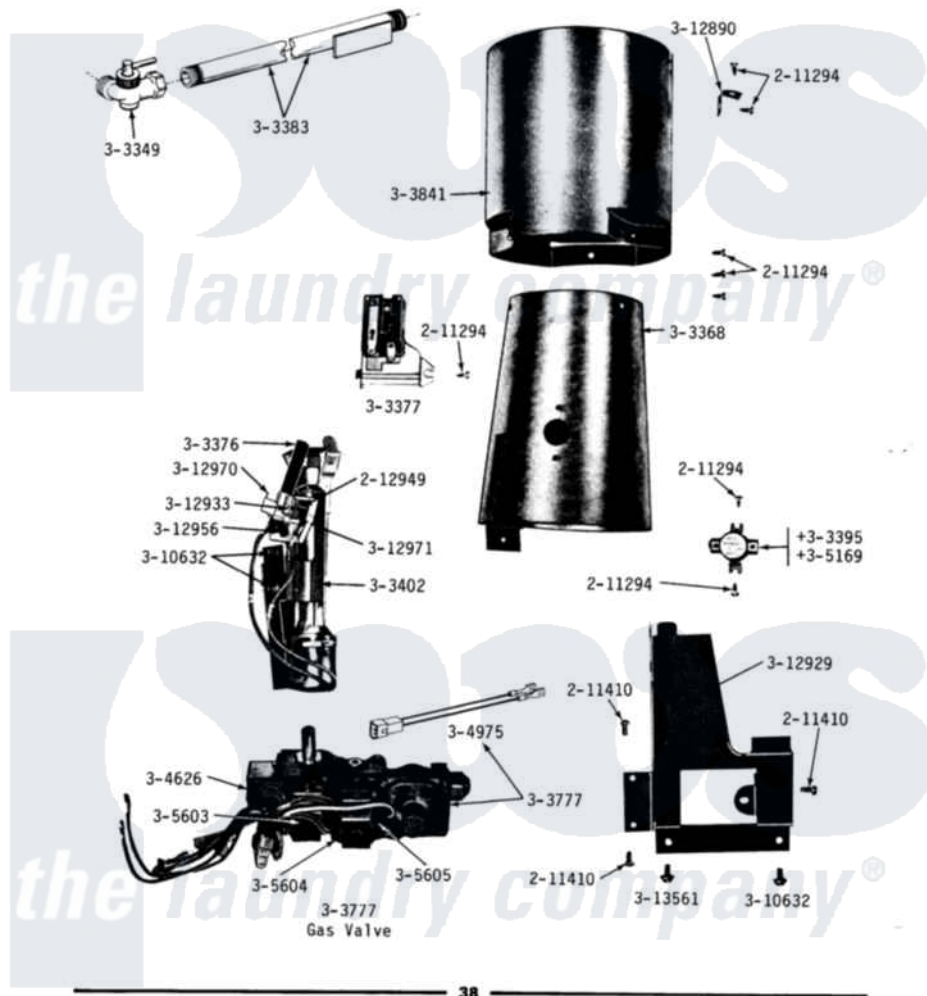

# Maytag DG18CT 14 - GAS VALVE, BURNER & COMBUSTION CONE

**DG18CA-CM-CS-CT**  
**GAS VALVE, BURNER & COMBUSTION CONE**  
 DG18CA-CM-CT ORIGINAL, SERIES 01, 02, 03 & 04  
 DG18CS ORIGINAL

Maytag [Commercial Maytag DG18CT Dryer Parts](#) Parts Diagram 14 - GAS VALVE, BURNER & COMBUSTION CONE  
 Click on the part number to view part

Item	Original Part Number	Replaced By	Status	Part Description
001	<a href="#">211294</a>	<a href="#">90767</a>		Screw, 8A X 3/8 HeX Washer Head Tapping
002	NLA		Not Available	SCREW, HEX HD No.8 X 3/8 INCH
003	212949	<a href="#">22001866</a>		Screw, Relay
004	NLA		Not Available	SCREW ASSM - BLUE BLOCK OPE
005	<a href="#">Y303349</a>			Angle Shut-Off, Gas Valve
006	<a href="#">Y303368</a>			Cone, Combustion
007	303376	<a href="#">4392003</a>		Ignitor
008	Y303377	<a href="#">338906</a>		Radiant, Sensor
009	Y303383	<a href="#">33001735</a>		Pipe And Bracket Assembly Series 18 Not Needed Use Vavle
010	<a href="#">303395</a>			Thermostat, Hi-Limit
011	<a href="#">Y303402</a>			Burner Assembly NA
012	Y303777	<a href="#">W10116794</a>		Gas Valve
013	<a href="#">Y303779</a>			Conversion Kit