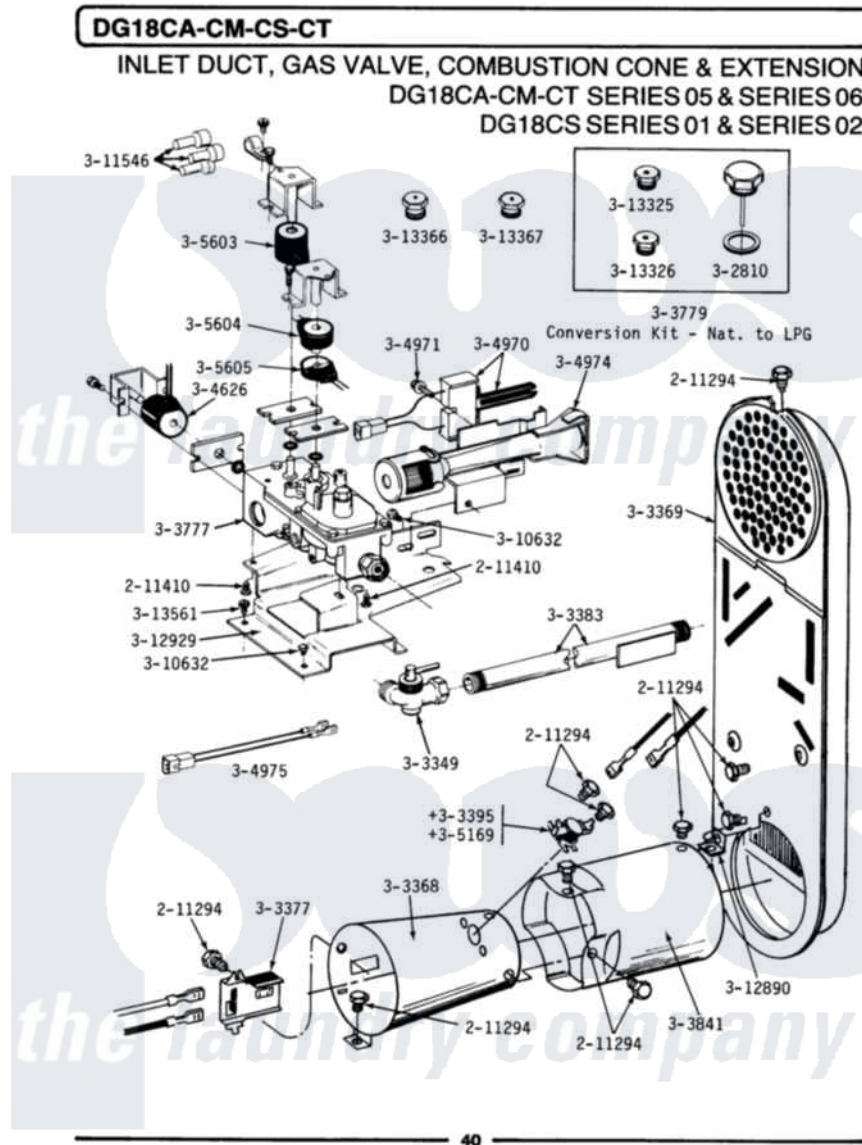

# Maytag DG18CT 15 - INLET DUCT, GAS VALVE, CONE & EXTENSION

Maytag Commercial Maytag DG18CT Dryer Parts Diagram 15 - INLET DUCT, GAS VALVE, CONE & EXTENSION

Click on the part number to view part

Item	Original Part Number	Replaced By	Status	Part Description
001	<a href="#">211294</a>	<a href="#">90767</a>		Screw, 8A X 3/8 Hex Washer Head Tapping
002	NLA		Not Available	SCREW, HEX HD No.8 X 3/8 INCH
003	NLA		Not Available	SCREW ASSM - BLUE BLOCK OPE
004	<a href="#">Y303349</a>			Angle Shut-Off, Gas Valve
005	<a href="#">Y303368</a>			Cone, Combustion
006	<a href="#">Y303369</a>			Inlet Duct Assembly
007	Y303377	<a href="#">338906</a>		Radiant, Sensor
008	Y303383	<a href="#">33001735</a>		Pipe And Bracket Assembly Series 18 Not Needed Use Vavle
009	<a href="#">303395</a>			Thermostat, Hi-Limit
010	Y303777	<a href="#">W10116794</a>		Gas Valve
011	<a href="#">Y303779</a>			Conversion Kit
012	<a href="#">Y303841</a>			Cone, Extension
013	<a href="#">Y304626</a>			Side Coil

014	304970	<a href="#">4391996</a>	Ignitor
015	<a href="#">304971</a>		Screw Note: Screw, Igniter
016	304974	<a href="#">33002793</a>	Burner Assembly
017	<a href="#">304975</a>		Gas Valve Harness
018	<a href="#">305169</a>		Thermostat, Hi-Limit Gas
019	<a href="#">305603</a>		Secondary Coil
020	<a href="#">305604</a>		Holding Coil
021	<a href="#">305605</a>		Booster Coil
022	Y310632	<a href="#">1163839</a>	Screw
023	311546	<a href="#">911445</a>	Wire Connector
024	<a href="#">Y312890</a>		Retainer, Heater Chamber
025	<a href="#">312929</a>		Gas Valve Bracket
026	NLA	Not Available	MAIN BURNER ORIFICE - LPG
027	NLA	Not Available	INTERNAL ORIFICE - LPG
028	<a href="#">313366</a>		Main Burner Orifice-Ext-NAT
029	<a href="#">313367</a>		Main Burner Orifice-Int-NAT
030	<a href="#">Y313561</a>		Screw---NA