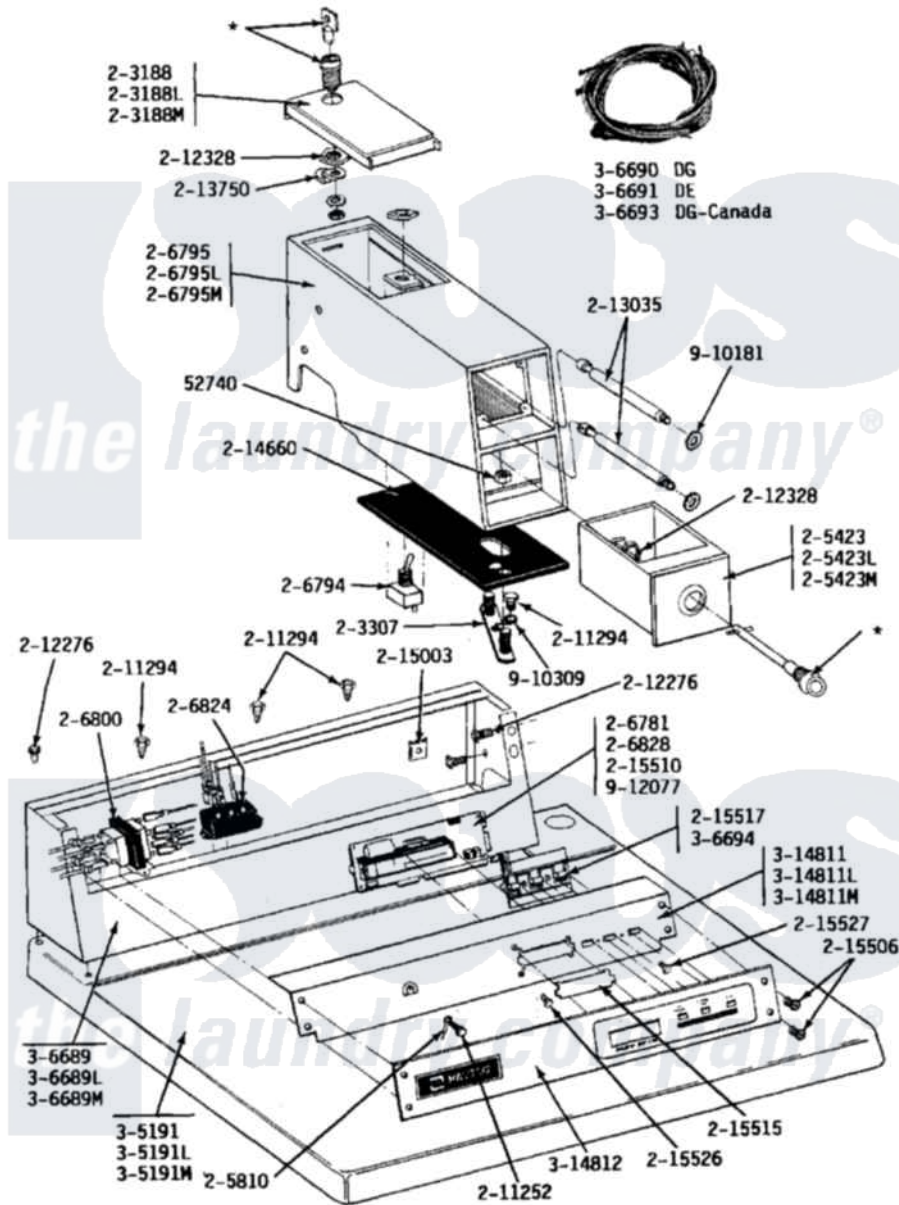

# Maytag DG19CD 01 - CD CONTROL PANEL & CONTROL CENTER

Maytag [Commercial Maytag DG19CD Dryer Parts](#) Parts Diagram 01 - CD CONTROL PANEL & CONTROL CENTER  
 Click on the part number to view part

Item	Original Part Number	Replaced By	Status	Part Description
001	<a href="#">Y052740</a>	<a href="#">62739</a>		Nut, Lock
002	203188		Not Available	TIMER ACCESS DOOR (WHT)
003	203188L		Not Available	ACCESS DOOR-ALMOND
004	203188M		Not Available	ACCESS DOOR-HARVEST WHEAT
005	NLA		Not Available	MTG. STRAP---NA
006	205423	<a href="#">208883</a>		Coin Box K
007	205423L	<a href="#">208883</a>		Coin Box K
008	205423M	<a href="#">208883</a>		Coin Box K
009	<a href="#">205810</a>			Wire, Ground
010	NLA		Not Available	CIRCUIT BOARD ASSY
011	206794		Not Available	SWITCH (W/NUT)
012	206795		Not Available	COIN DROP METER ASSY
013	206795L		Not Available	COIN DROP METER ASSY
014	NLA		Not Available	COIN DROP METER ASSY
015	Y206800	<a href="#">207766</a>		Transformer