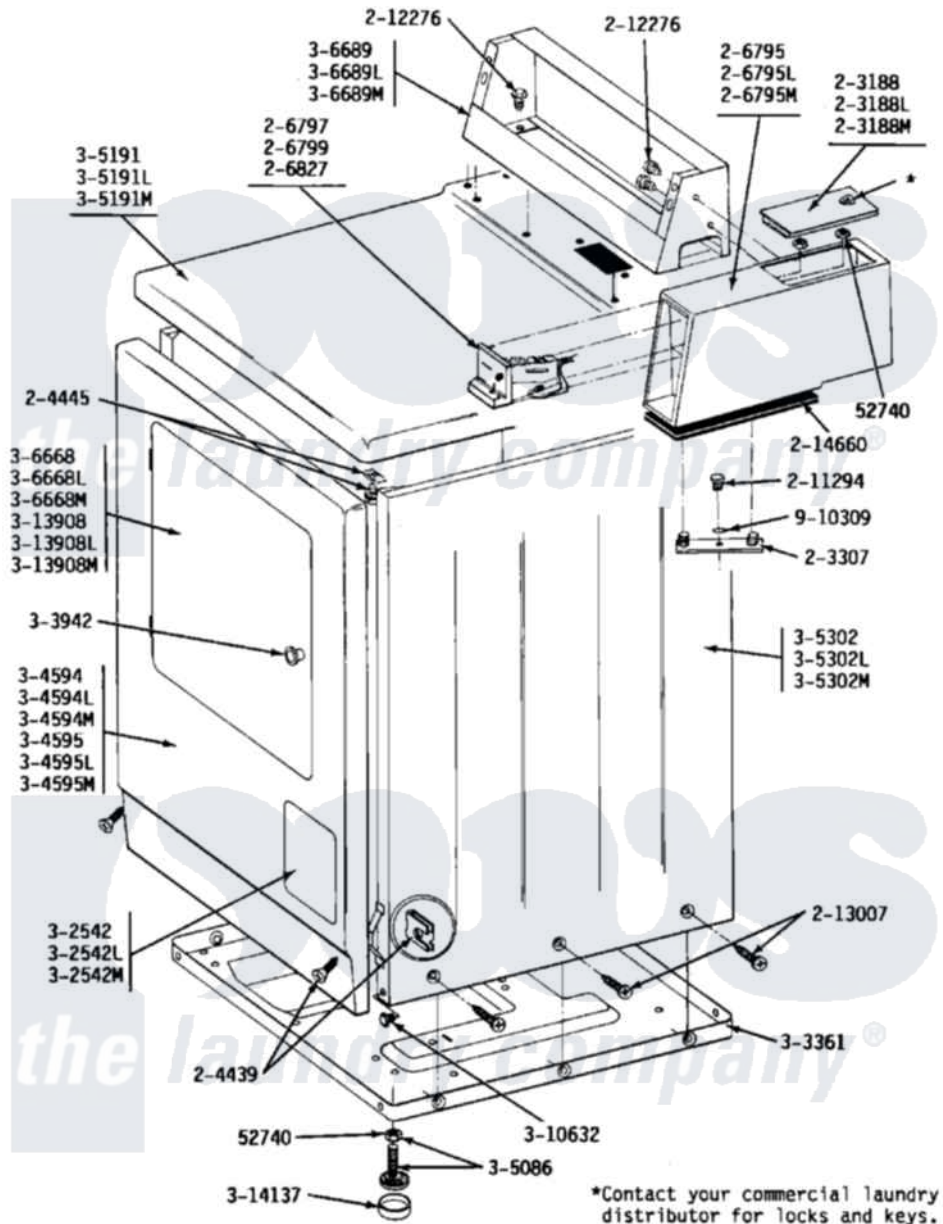

Maytag DG19CD 02 - FRONT VIEW

Maytag Commercial Maytag DG19CD Dryer Parts Parts Diagram 02 - FRONT VIEW
 Click on the part number to view part

Item	Original Part Number	Replaced By	Status	Part Description
001	Y052740	62739		Nut, Lock
002	203188		Not Available	TIMER ACCESS DOOR (WHT)
003	203188L		Not Available	ACCESS DOOR-ALMOND
004	203188M		Not Available	ACCESS DOOR-HARVEST WHEAT
005	NLA		Not Available	MTG. STRAP---NA
006	204439			Screw And Fstner Assembly
007	204445			Screw And Fastener Assembly
008	206795		Not Available	COIN DROP METER ASSY
009	206795L		Not Available	COIN DROP METER ASSY
010	NLA		Not Available	COIN REJECTOR
011	206799			Optic Switch Assembly
012	NLA		Not Available	COIN REJECTOR (CANADA)
013	211294	90767		Screw, 8A X 3/8 HeX Washer Head Tapping
014	212276	W10116760		Screw

015	213007		Xfor Cabinet See Cabinet, Back
016	214660		Gasket, Control Center
017	NLA	Not Available	ACCESS DOOR (WHITE)
018	NLA	Not Available	ACCESS DOOR-ALMOND
020	NLA	Not Available	ACCESS DOOR-HARVEST WHEAT
021	Y303361	Not Available	BASE ASSY. (UPPER & LOWER)
022	NLA	Not Available	KNOB AND SCREW
023	NLA	Not Available	FRONT PANEL-WHITE
024	NLA	Not Available	FRONT PANEL-ALMOND
025	NLA	Not Available	FRONT PANEL-HARVEST WHEAT
028	Y305086		Adjustable Leg And Nut
029	Y305191	Not Available	TOP COVER-WHITE
030	NLA	Not Available	TOP COVER-ALMOND
031	NLA	Not Available	TOP COVER-HARVEST WHEAT
032	NLA	Not Available	CABINET-WHITE
033	NLA	Not Available	CABINET-ALMOND
034	NLA	Not Available	CABINET-HARVEST WHEAT
035	Y306668		DOOR (WHT)
036	NLA	Not Available	DOOR-ALMOND
037	NLA	Not Available	DOOR-HARVEST WHEAT
038	NLA	Not Available	CONTROL COVER (WHT)
039	NLA	Not Available	CONTROL COVER ASSY---NA
040	NLA	Not Available	CONTROL COVER ASSY
041	Y310632	1163839	Screw
042	Y313908		DOOR PANEL-WHITE
043	NLA	Not Available	DOOR PANEL-ALMOND
044	NLA	Not Available	DOOR PANEL-HARVEST WHEAT
045	Y314137		Foot, Rubber
046	910309		Washer, Mounting Strap