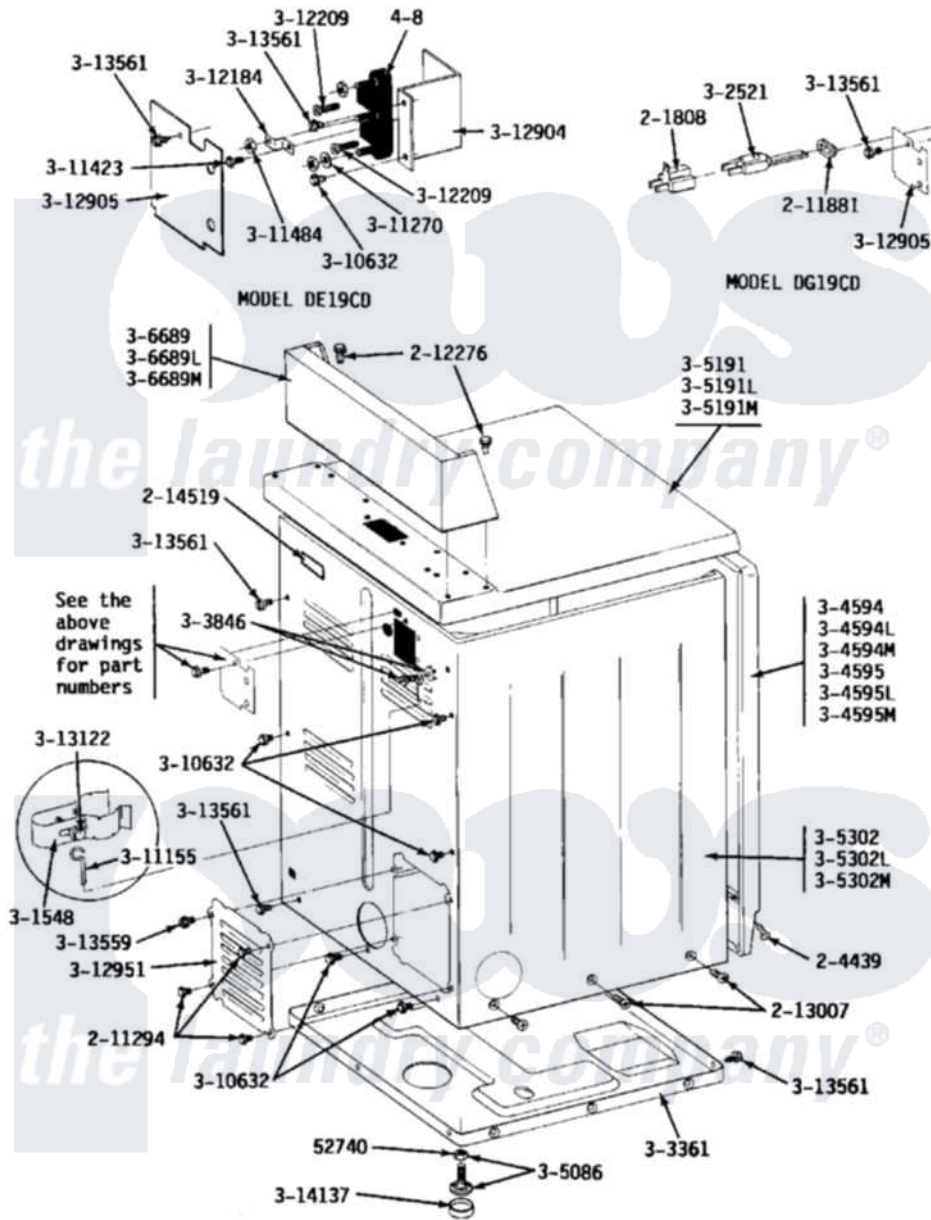

Maytag DG19CD 03 - REAR VIEW

Maytag Commercial Maytag DG19CD Dryer Parts Parts Diagram 03 - REAR VIEW
 Click on the part number to view part

Item	Original Part Number	Replaced By	Status	Part Description
001	Y052740	62739		Nut, Lock
002	Y201808			Converter
003	204439			Screw And Fstner Assembly
004	211294	90767		Screw, 8A X 3/8 HeX Washer Head Tapping
005	211881			Grommet, Cord Part Not Used-Gas Models Only
006	212276	W10116760		Screw
007	213007			Xfor Cabinet See Cabinet, Back
008	214519			LABEL, ELECTRICAL INSTR. PART NOT USED-GAS MODELS ONLY
009	301548			Clamp, Ground Wire
010	302521		Not Available	CORD, POWER PART NOT USED-GAS MODELS ONLY
011	Y303361		Not Available	BASE ASSY. (UPPER & LOWER)
012	NLA		Not Available	SCREW & WASHER ASSY.

013	NLA	Not Available	FRONT PANEL-WHITE
014	NLA	Not Available	FRONT PANEL-ALMOND
015	NLA	Not Available	FRONT PANEL-HARVEST WHEAT
019	Y305086		Adjustable Leg And Nut
020	Y305191	Not Available	TOP COVER-WHITE
021	NLA	Not Available	TOP COVER-ALMOND
022	NLA	Not Available	TOP COVER-HARVEST WHEAT
023	NLA	Not Available	CABINET-WHITE
024	NLA	Not Available	CABINET-ALMOND
025	NLA	Not Available	CABINET-HARVEST WHEAT
026	NLA	Not Available	CONTROL COVER (WHT)
027	NLA	Not Available	CONTROL COVER ASSY---NA
028	NLA	Not Available	CONTROL COVER ASSY
030	311155		Ground Wire And Clamp
037	Y312905	Not Available	COVER, TERMINAL
038	Y312951	Not Available	ACCESS COVER, BACK
039	313122		Screw - Baffle To Tumbler
040	Y313559		Screw
042	Y314137		Foot, Rubber