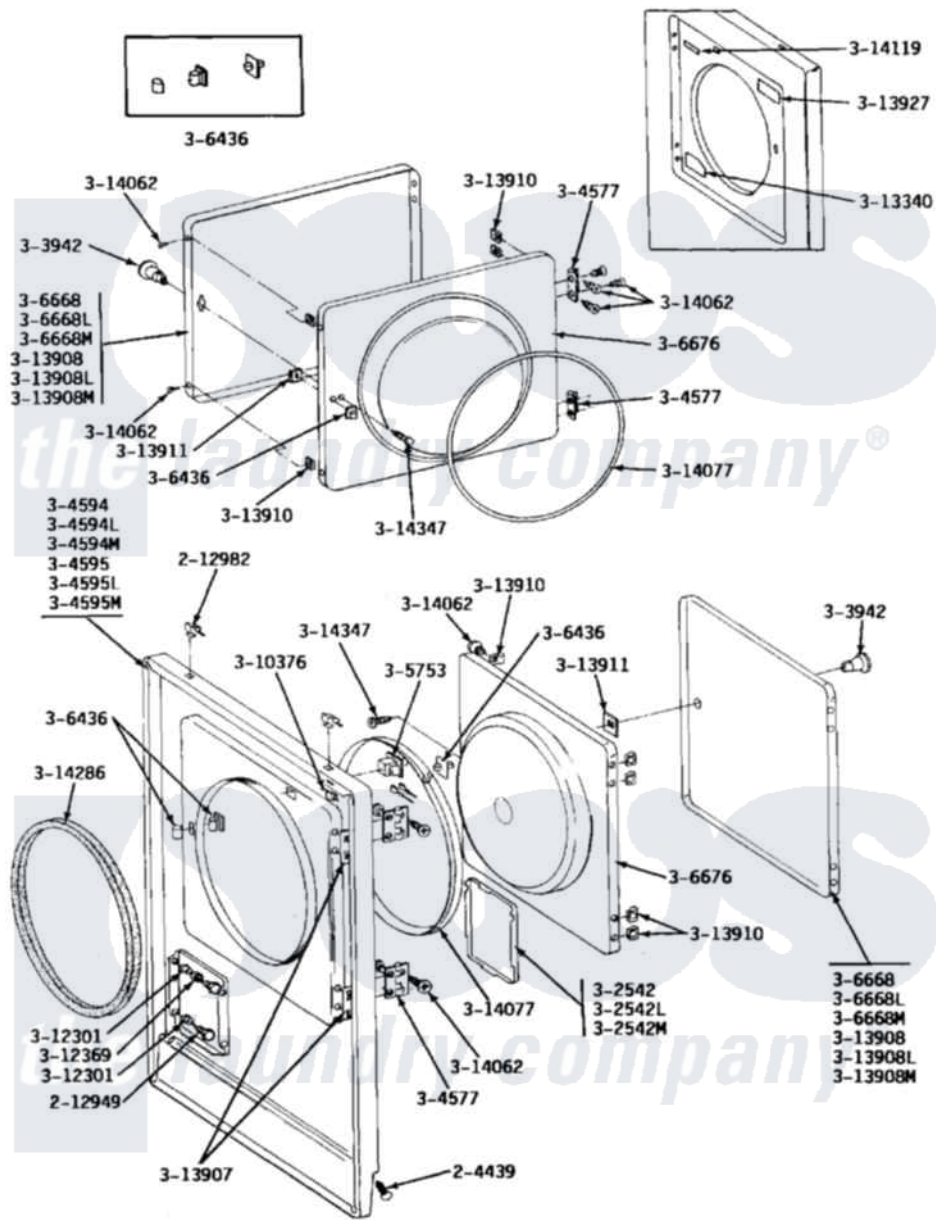

Maytag DG19CD 04 - FRONT PANEL\DOOR ASSY.

Maytag Commercial Maytag DG19CD Dryer Parts Parts Diagram 04 - FRONT PANEL\DOOR ASSY.
 Click on the part number to view part

Item	Original Part Number	Replaced By	Status	Part Description
001	204439			Screw And Fstner Assembly
002	212949	22001866		Screw, Relay
003	212982	22001650		Fastener, Spring
004	NLA		Not Available	ACCESS DOOR (WHITE)
005	NLA		Not Available	ACCESS DOOR-ALMOND
006	NLA		Not Available	ACCESS DOOR-HARVEST WHEAT
007	NLA		Not Available	KNOB AND SCREW
008	NLA		Not Available	FRONT PANEL-WHITE
009	NLA		Not Available	FRONT PANEL-ALMOND
010	NLA		Not Available	FRONT PANEL-HARVEST WHEAT
014	Y304577	33001230		Hinge, Door
015	Y305753	W10169313		Switch-Dor
016	306436			Door Latch Kit--W
017	Y306668			DOOR (WHT)
018	NLA		Not Available	DOOR-ALMOND

019	NLA	Not Available	DOOR-HARVEST WHEAT
020	NLA	Not Available	INNER DOOR WITH KNOB
021	Y310376		Clip, Door Switch Harness
022	NLA	Not Available	BUSHING FOR ACCESS STUD
023	312369		Sleeve, Access Panel Stud Part Not Used
024	Y313340		LABEL, LINT SCREEN INSTRUCTION
025	Y313907		Fastener, Twin
026	Y313908		DOOR PANEL-WHITE
027	NLA	Not Available	DOOR PANEL-ALMOND
028	NLA	Not Available	DOOR PANEL-HARVEST WHEAT
029	Y313910		Clip, Door Liner To Outer Panel
030	Y313911		Door Strike Retainer
031	Y313927		INSTRUCTION LABEL
032	Y314062		Screw, Door Hinge And Panel
033	314077		Door Seal
034	NLA	Not Available	GAS IGNITION LABEL
035	314286		Seal For Front Panel
036	NLA	Not Available	SCREW FOR DOOR KNOB---NA