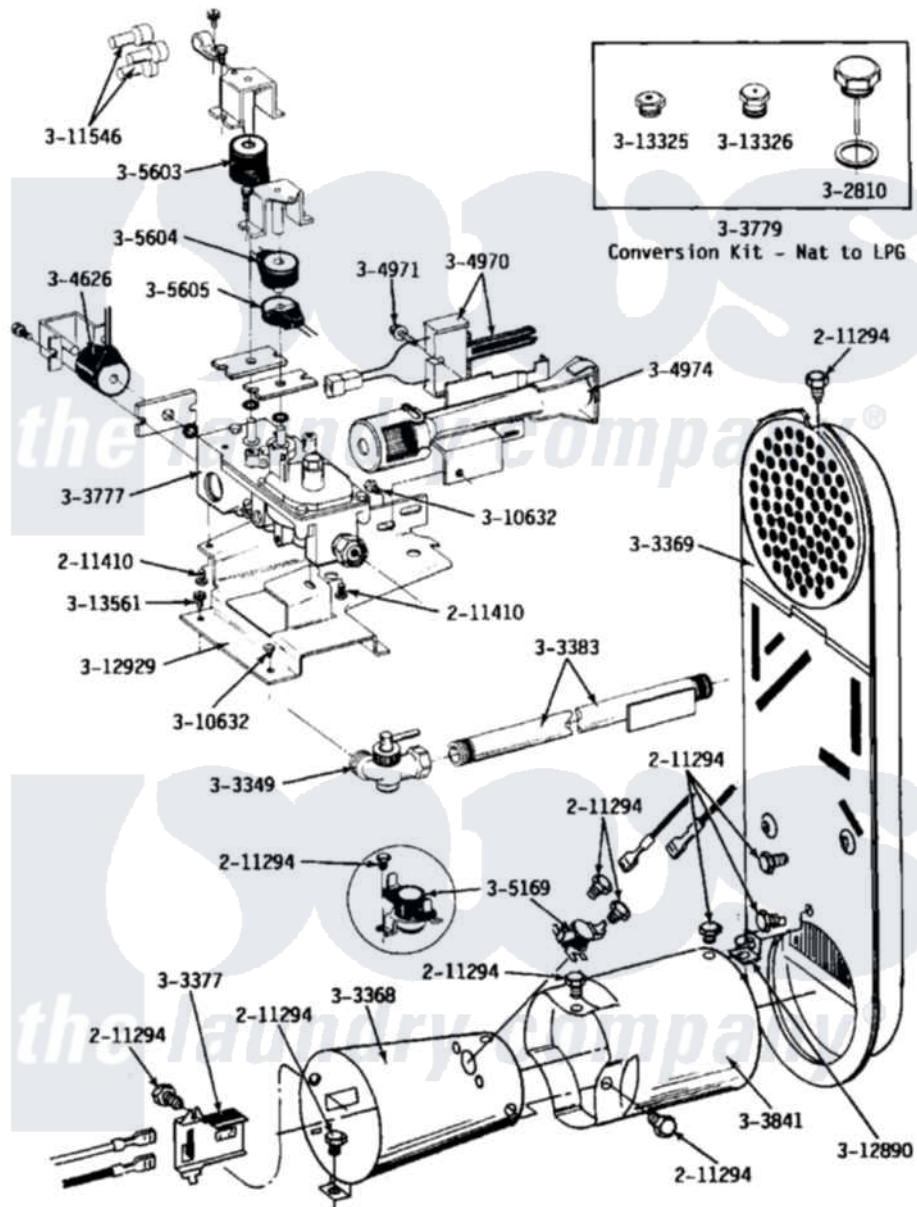

Maytag DG19CD 06 - INLET DUCT, GAS VALVE, CONE & EXTENSION

Maytag [Commercial Maytag DG19CD Dryer Parts](#) Parts Diagram 06 - INLET DUCT, GAS VALVE, CONE & EXTENSION

[Click on the part number to view part](#)

Item	Original Part Number	Replaced By	Status	Part Description
001	211294	90767		Screw, 8A X 3/8 HeX Washer Head Tapping
002	NLA		Not Available	SCREW, HEX HD No.8 X 3/8 INCH
003	NLA		Not Available	SCREW ASSM - BLUE BLOCK OPE
004	Y303349			Angle Shut-Off, Gas Valve
005	Y303368			Cone, Combustion
006	Y303369			Inlet Duct Assembly
007	Y303377	338906		Radiant, Sensor
008	Y303383	33001735		Pipe And Bracket Assembly Series 18 Not Needed Use Vavle
009	Y303777	W10116794		Gas Valve
010	Y303779			Conversion Kit
011	Y303841			Cone, Extension
012	Y304626			Side Coil
013	304970	4391996		Ignitor

014	304971		Screw Note: Screw, Igniter
015	304974	33002793	Burner Assembly
016	305169		Thermostat, Hi-Limit Gas
017	305603		Secondary Coil
018	305604		Holding Coil
019	305605		Booster Coil
020	NLA	Not Available	ORIFICE KIT, NAT (HIGH ALT.)
021	NLA	Not Available	ORIFICE KIT, LP (HIGH ALT.)
022	Y310632	1163839	Screw
023	311546	911445	Wire Connector
024	Y312890		Retainer, Heater Chamber
025	312929		Gas Valve Bracket
026	NLA	Not Available	MAIN BURNER ORIFICE - LPG
027	NLA	Not Available	INTERNAL ORIFICE - LPG
028	Y313561		Screw----NA