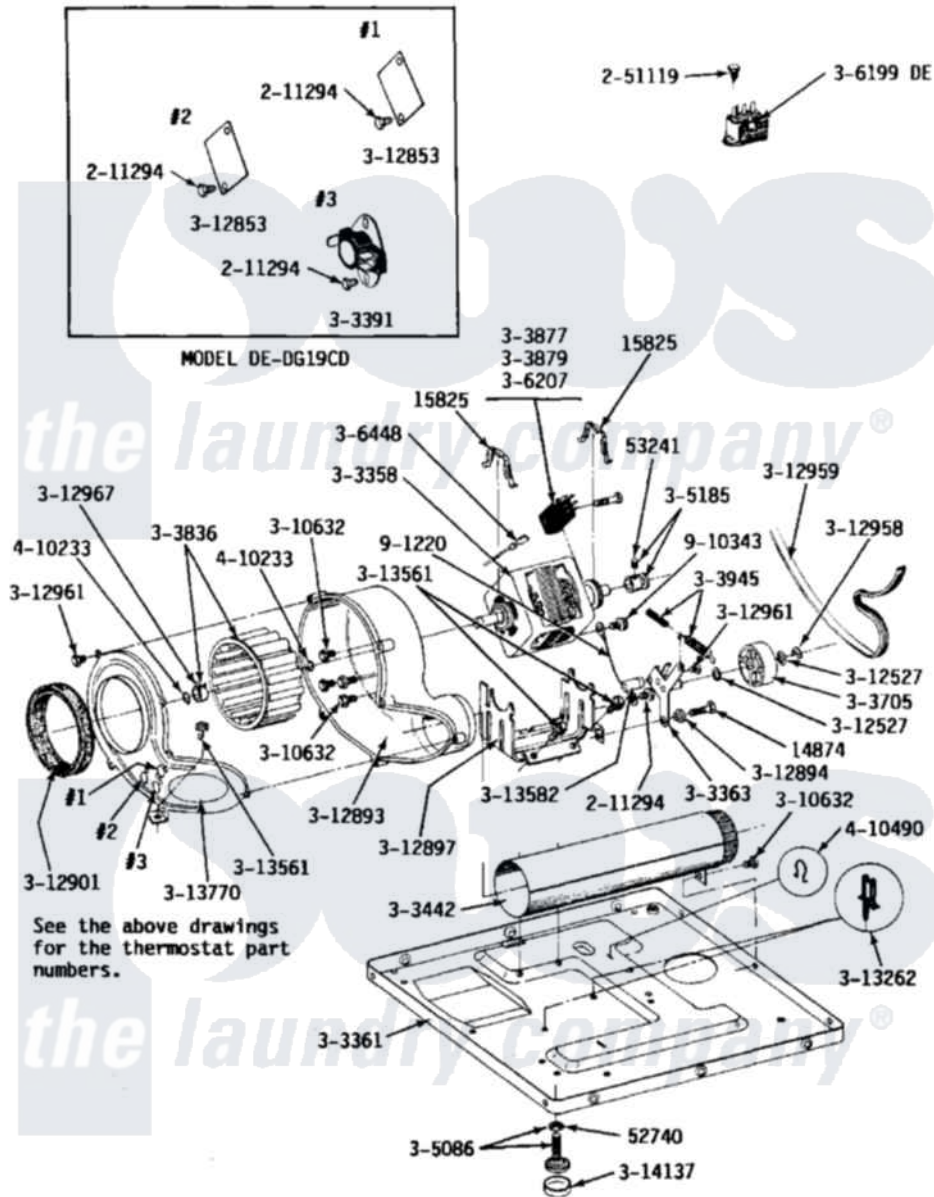

# Maytag DG19CD 07 - MOTOR, BLOWER, BASE FRAME & THERMOSTATS

Maytag [Commercial Maytag DG19CD Dryer Parts](#) Parts Diagram 07 - MOTOR, BLOWER, BASE FRAME & THERMOSTATS

[Click on the part number to view part](#)

Item	Original Part Number	Replaced By	Status	Part Description
001	<a href="#">Y014874</a>			Screw, Idler Arm And Sleeve
002	<a href="#">Y015825</a>			Clip, Motor To Motor Support
003	<a href="#">Y052740</a>	<a href="#">62739</a>		Nut, Lock
004	<a href="#">Y053241</a>			Set Screw, Motor Pulley
005	<a href="#">211294</a>	<a href="#">90767</a>		Screw, 8A X 3/8 HeX Washer Head Tapping
006	<a href="#">Y303358</a>	<a href="#">W10410999</a>		Motor-Drve
007	Y303361		Not Available	BASE ASSY. (UPPER & LOWER)
008	Y303363	<a href="#">6-3033630</a>		Idler Arm
009	Y303391	<a href="#">33303391</a>		Thermostat, Cycling
010	<a href="#">Y303442</a>			EXHAUST DUCT ASSEMBLY
011	Y303705	<a href="#">6-3037050</a>		Pulley- ID
012	<a href="#">Y303836</a>			Blower Wheel Assembly And Clamp
013	Y303877		Not Available	SWITCH, MOTOR EXTERNAL START No.303358-2, No.303358-4, 303358-7