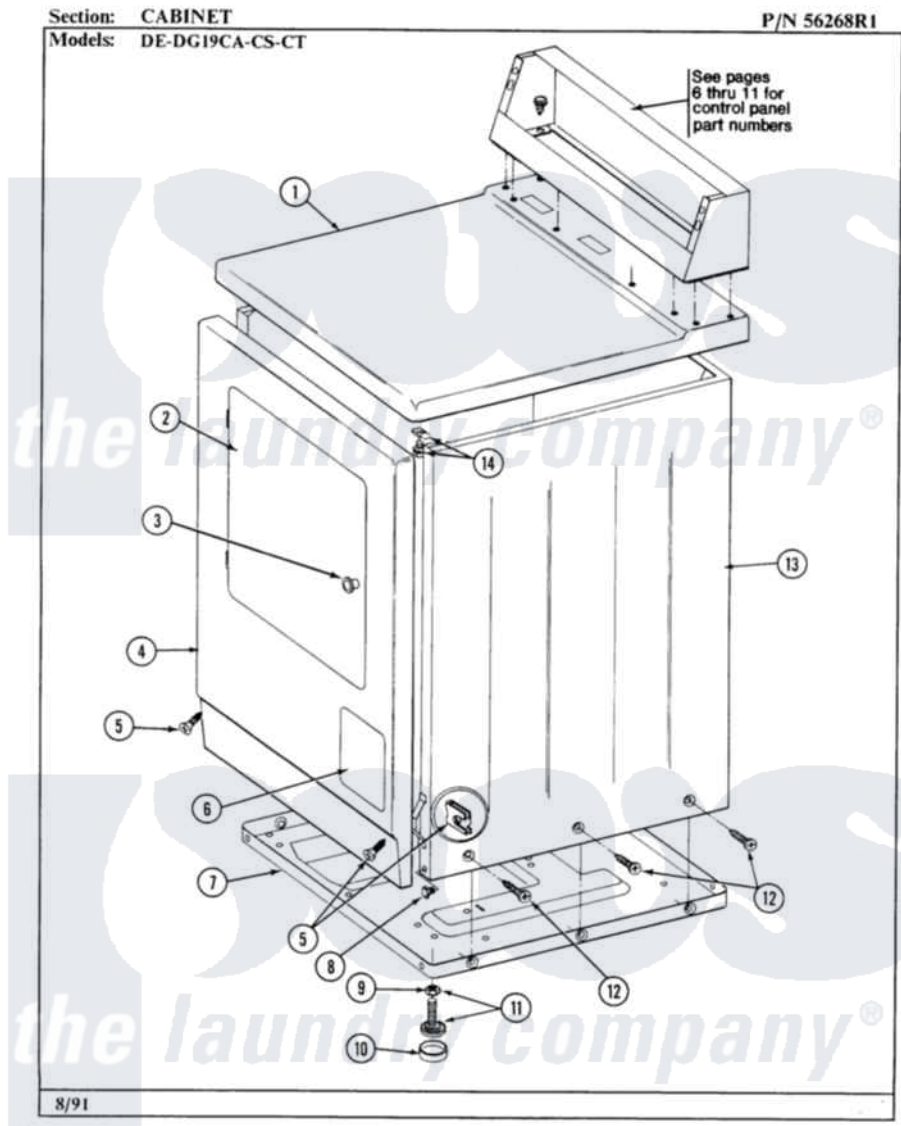

Maytag DG19CS 01 - CABINET-FRONT

Maytag [Commercial Maytag DG19CS Dryer Parts](#) Parts Diagram 01 - CABINET-FRONT
Click on the part number to view part

Item	Original Part Number	Replaced By	Status	Part Description
001	NLA		Not Available	(ALM)
"	Y305191		Not Available	TOP COVER-WHITE
002	Y313908			DOOR PANEL-WHITE
"	NLA		Not Available	(ALM)
"	Y304579	Y306668		DOOR (WHT)
003	NLA		Not Available	KNOB & SCREW
004	NLA		Not Available	FRONT PANEL (WHT)
005	204439			Screw And Fstner Assembly
006	NLA		Not Available	ACCESS DOOR (WHT)
007	Y303361		Not Available	BASE ASSY. (UPPER & LOWER)
008	Y310632	1163839		Screw
009	Y052740	62739		Nut, Lock
010	Y314137			Foot, Rubber
011	Y305086			Adjustable Leg And Nut
012	213007			Xfor Cabinet See Cabinet, Back