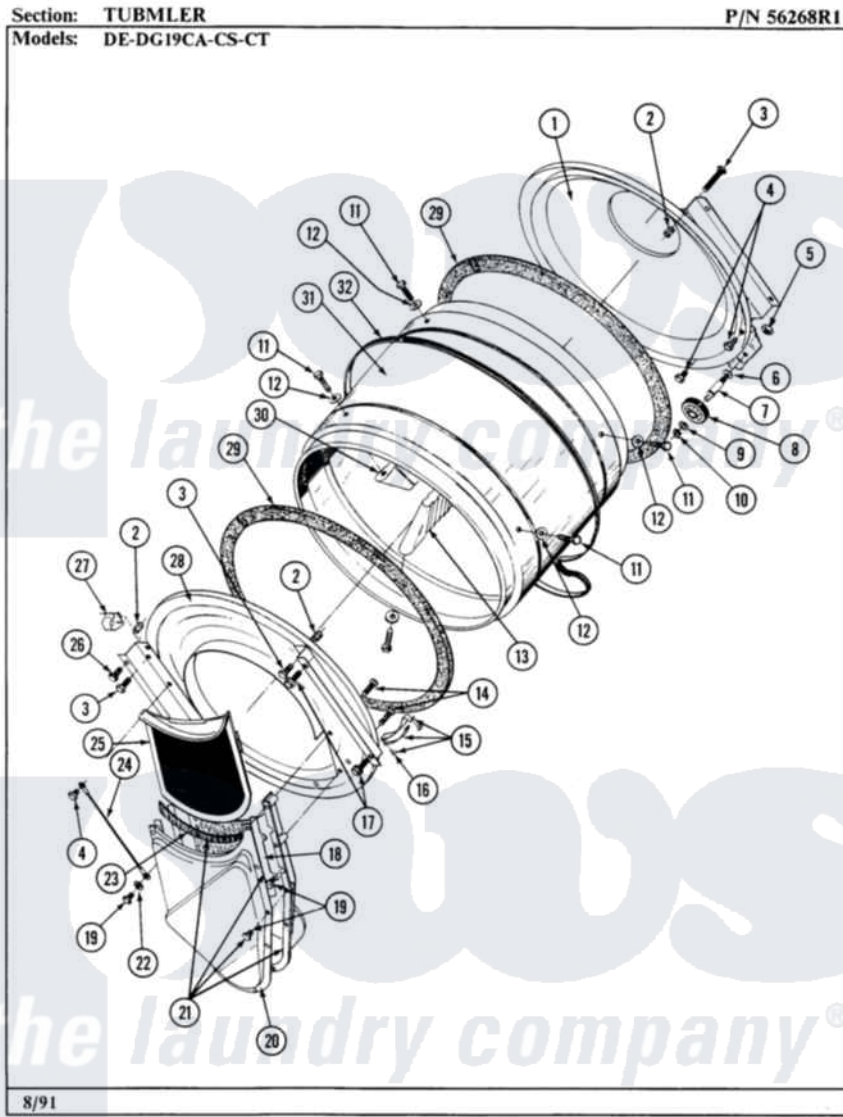

Maytag DG19CS 03 - TUMBLER

26

Maytag Commercial Maytag DG19CS Dryer Parts Parts Diagram 03 - TUMBLER
Click on the part number to view part

Item	Original Part Number	Replaced By	Status	Part Description
001	Y306660	33001106		Back, Tumbler
002	NLA		Not Available	COVER, THREAD
003	NLA		Not Available	SCREW
004	211294	90767		Screw, 8A X 3/8 HeX Washer Head Tapping
005	312538	33001443		Nut, Hex
006	Y313347	312535		Washer, Vault Mounting Brk.
007	Y312948	6-3129480		Shaft- Tumbler
008	Y303373	12001541		Drum Roller/Washer Assembly--W
009	312535			Washer, Vault Mounting Brk.
010	410233	9703438		Ring-Retrn
011	Y310759			Screw, Tumbler Baffles
012	314158			Washer, Baffle To Tumbler
013	314155	33001004		Baffle, Tall
"	314804	33001004		Baffle, Tall
014	Y314110	33002917		Screw, No.10-16

015	306508		Tumbler Bearing Kit ----W
016	210720		Rivet, Bearing To Tumbler Fmt
017	Y310632	1163839	Screw
018	Y313795		Guide For Lint Screen
019	Y312961	W10116751	Screw
020	Y312964	Not Available	OUTLET DUCT - OUTER HALF
021	306657	Not Available	OUTLET DUCT & GRID
022	310557		Washer
023	Y313796		Lint Seal
024	NLA	Not Available	TICKETS (1000) 2-14146
025	Y306665	33001003	Screen, Lint
026	Y313561		Screw----NA
027	Y310376		Clip, Door Switch Harness
028	NLA	Not Available	TUMBLER FRONT----NA
029	314820		Seal, Tumbler
"	Y055978		Rubber Adhesive, 2 Oz Tube
"	Y313541	33313541	Seal- Tumbler
030	314803	33001012	Baffle
"	NLA	Not Available	TUMBLER BAFFLE - SHORT
031	305187	Not Available	TUMBLER W/BAFFLES
"	306663	Not Available	TUMBLER W/BAFFLES
032	Y312959		Poly "V" Belt For Tumbler