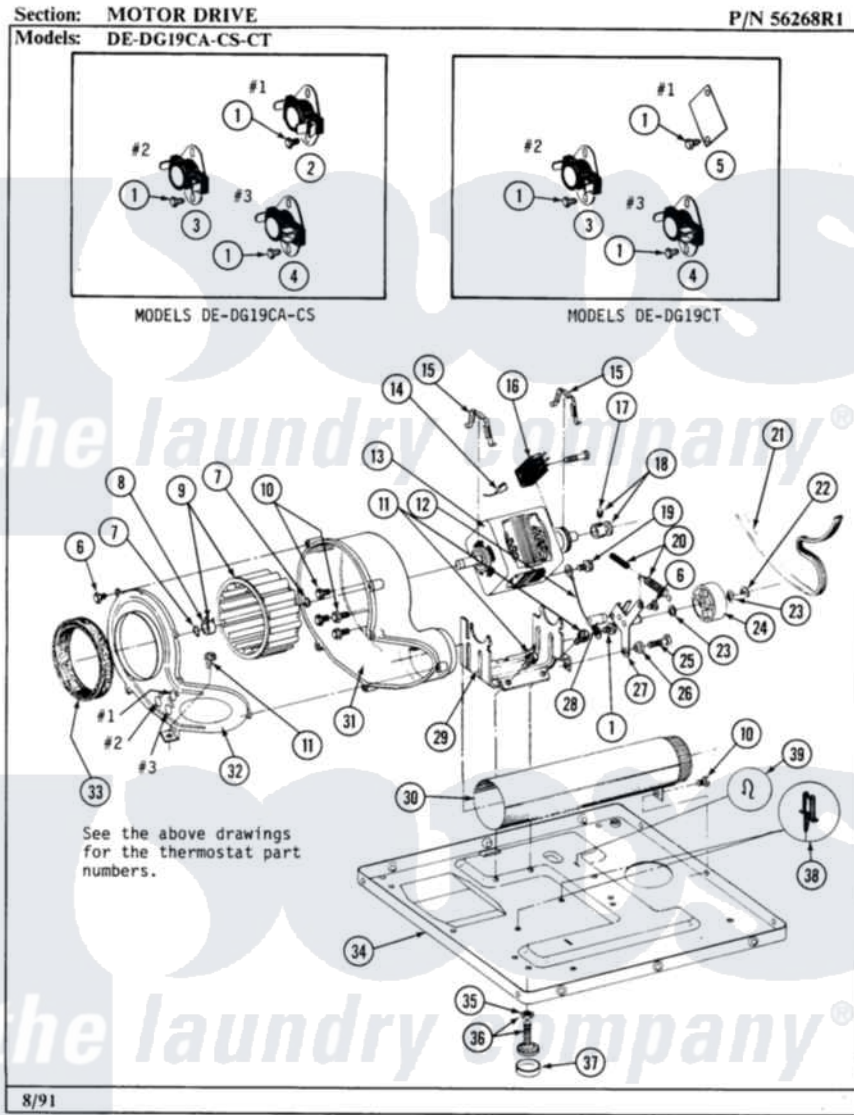

Maytag DG19CS 04 - MOTOR DRIVE

32

Maytag Commercial Maytag DG19CS Dryer Parts Parts Diagram 04 - MOTOR DRIVE
Click on the part number to view part

Item	Original Part Number	Replaced By	Status	Part Description
001	211294	90767		Screw, 8A X 3/8 HeX Washer Head Tapping
002	Y303225			Thermostat, Permanent Press
003	303392			Thermostat, Cycling
004	Y303391	33303391		Thermostat, Cycling
005	Y312853			Cover For Thermostat Openin
006	Y312961	W10116751		Screw
007	410233	9703438		Ring-Retrn
008	312967			Clamp, Blower Housing
009	Y303836			Blower Wheel Assembly And Clamp
010	Y310632	1163839		Screw
011	Y313561			Screw---NA
012	901220			Ground Wire
013	Y303358	W10410999		Motor-Drve
014	NLA		Not Available	PART NOT USED
015	Y015825			Clip, Motor To Motor Support

016	306207		Not Available	(PROD. No.303358-8 & No.303358-9)
"	NLA		Not Available	SWITCH, MOTOR START
"	Y303877		Not Available	SWITCH, MOTOR EXTERNAL START No.303358-2, No.303358-4, 303358-7
"	Y303879			Switch, Motor External Start
017	Y053241			Set Screw, Motor Pulley
018	Y305185	6-3051850		Pulley- MO
019	910343	488234		Screw 8-32 X 1/4
020	Y303945			IDLER SPRING ASSY. W/PLUG
021	Y312959			Poly "V" Belt For Tumbler
022	312958	354987		Ring, Retaining
023	Y312527			Washer, Idler Shaft
024	Y303705	6-3037050		Pulley- ID
025	Y014874			Screw, Idler Arm And Sleeve
026	Y312894	315772		Sleeve, Idler Arm
027	Y303363	6-3033630		Idler Arm
028	Y313582	W10116756		Spacer
029	NLA		Not Available	SUPPORT, MOTOR
030	Y303442			EXHAUST DUCT ASSEMBLY
031	Y312893			Housing, Blower
032	Y313770			COVER FOR BLOWER HOUSING
033	Y312901			Seal, Housing Cover
034	Y303361		Not Available	BASE ASSY. (UPPER & LOWER)
035	Y052740	62739		Nut, Lock
036	Y305086			Adjustable Leg And Nut
037	Y314137			Foot, Rubber
038	Y313262	W10116752		Retainer-
039	410490			Spring, Retainer Wire Harness