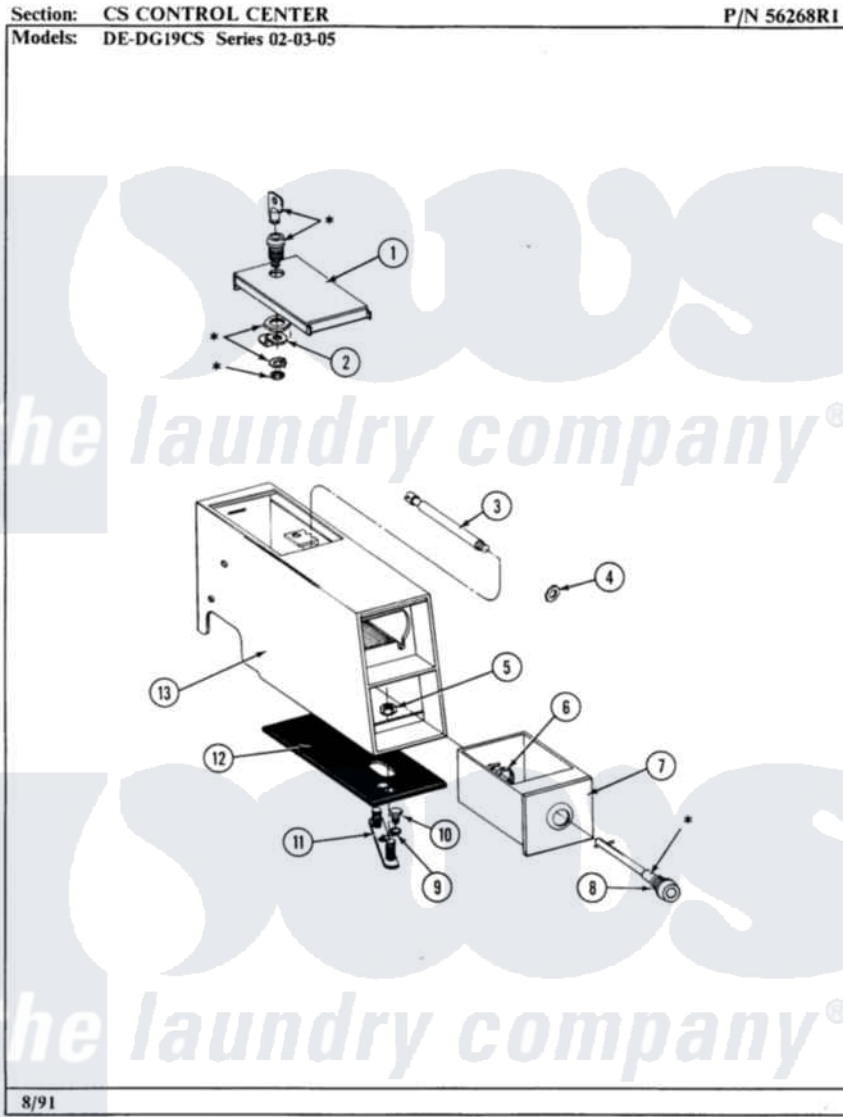

Maytag DG19CS 07 - CONTROL CENTER CASE

14

Maytag [Commercial Maytag DG19CS Dryer Parts](#) Parts Diagram 07 - CONTROL CENTER CASE
Click on the part number to view part

Item	Original Part Number	Replaced By	Status	Part Description
001	203188		Not Available	TIMER ACCESS DOOR (WHT)
"	203188L		Not Available	ACCESS DOOR-ALMOND
"	203188M		Not Available	ACCESS DOOR-HARVEST WHEAT
002	213750	W10133266		Cam-Lock
003	213035			Bolt, Locking
004	910181			Lockwasher, Terminal Block
005	Y052740	62739		Nut, Lock
006	212328	W10139762		Hex Nut, 3/4-27
007	205423	208883		Coin Box K
"	205423L	208883		Coin Box K
"	205423M	208883		Coin Box K
008	NLA		Not Available	SPRING WASHER, LOCK
009	910309			Washer, Mounting Strap
010	211294	90767		Screw, 8A X 3/8 HeX Washer Head Tapping

011	NLA	Not Available	MTG. STRAP---NA
012	214660		Gasket, Control Center
013	205646	22001405	Case, Coin Slide
"	205646L	22001405	Case, Coin Slide
"	205646M	22001405	Case, Coin Slide
"	NLA	Not Available	CONTROL CENTER (WHT)