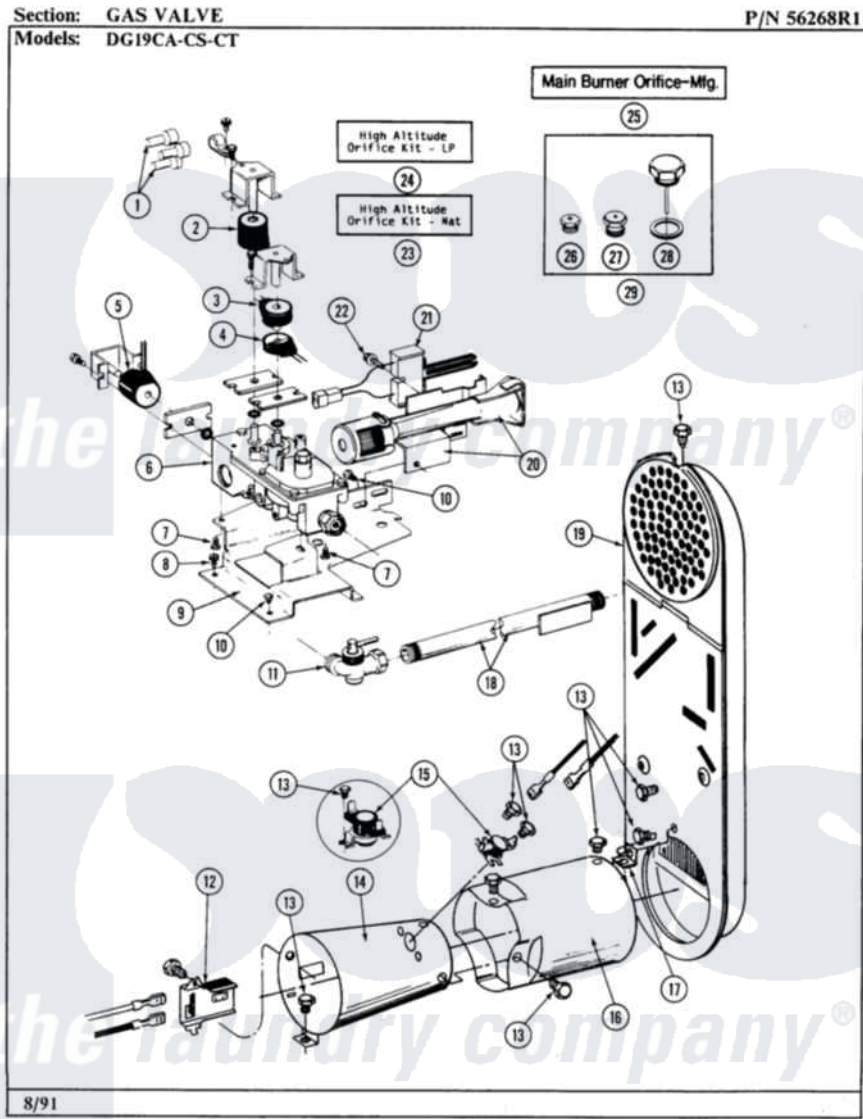

Maytag DG19CS 10 - GAS VALVE

30

Maytag [Commercial Maytag DG19CS Dryer Parts](#) Parts Diagram 10 - GAS VALVE
Click on the part number to view part

Item	Original Part Number	Replaced By	Status	Part Description
001	311546	911445		Wire Connector
002	305603			Secondary Coil
003	305604			Holding Coil
004	305605			Booster Coil
005	Y304626			Side Coil
006	Y303777	W10116794		Gas Valve
007	NLA		Not Available	SCREW, HEX HD No.8 X 3/8 INCH
008	Y313561			Screw---NA
009	312929			Gas Valve Bracket
010	Y310632	1163839		Screw
011	Y303349			Angle Shut-Off, Gas Valve
012	Y303377	338906		Radiant, Sensor
013	211294	90767		Screw, 8A X 3/8 HeX Washer Head Tapping
014	Y303368			Cone, Combustion
015	305169			Thermostat, Hi-Limit Gas

016	Y303841		Cone, Extension
017	Y312890		Retainer, Heater Chamber
018	Y303383	33001735	Pipe And Bracket Assembly Series 18 Not Needed Use Vavle
019	211294	90767	Screw, 8A X 3/8 HeX Washer Head Tapping
"	Y303369		Inlet Duct Assembly
020	304974	33002793	Burner Assembly
"	Y310632	1163839	Screw
021	304970	4391996	Ignitor
022	304971		Screw Note: Screw, Igniter
023	NLA	Not Available	ORIFICE KIT, LP (HIGH ALT.)
024	NLA	Not Available	ORIFICE KIT, NAT (HIGH ALT.)
025	NLA	Not Available	MAIN BURNER ORIFICE (MFG)
026	NLA	Not Available	MAIN BURNER ORIFICE - LPG
027	NLA	Not Available	INTERNAL ORIFICE - LPG
028	NLA	Not Available	SCREW ASSM - BLUE BLOCK OPE
029	Y303779		Conversion Kit