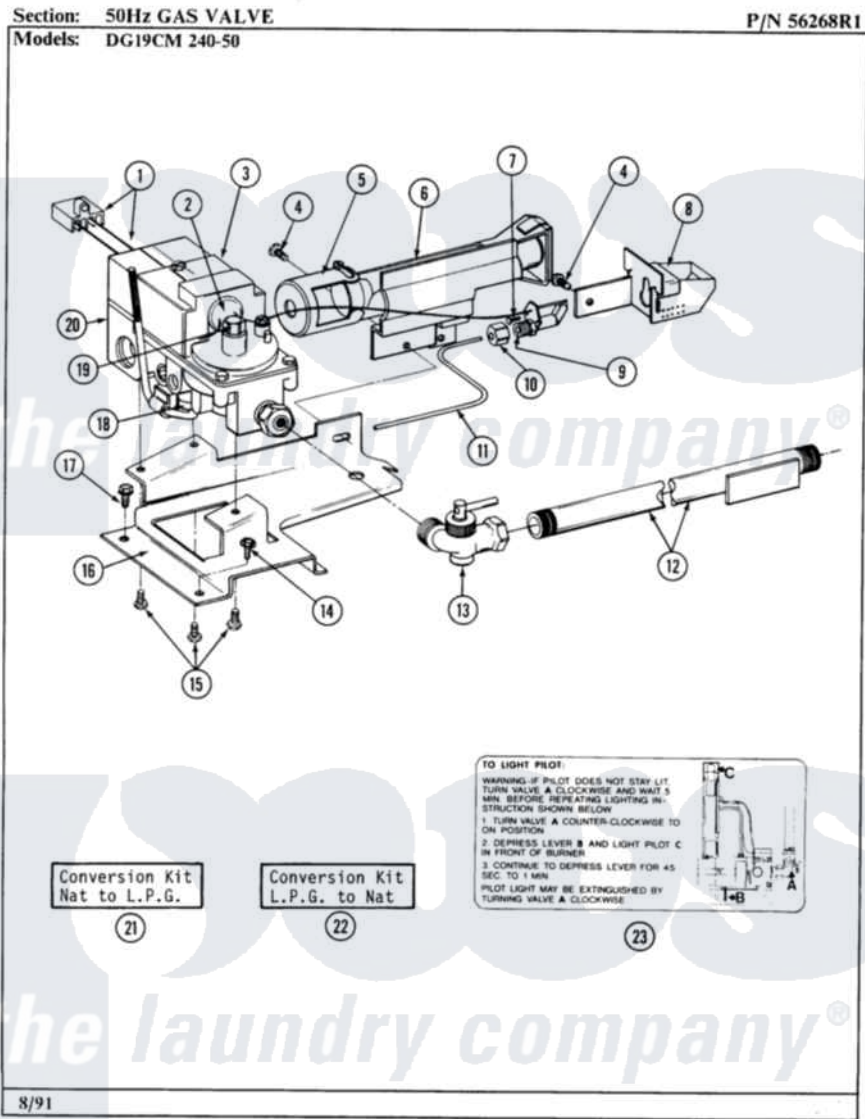

# Maytag DG19CS 11 - 50HZ GAS VALVE

36

Maytag [Commercial Maytag DG19CS Dryer Parts](#) Parts Diagram 11 - 50HZ GAS VALVE  
Click on the part number to view part

Item	Original Part Number	Replaced By	Status	Part Description
001	<a href="#">Y302812</a>			Main Burner Solenoid
"	Y302813		Not Available	MAIN BURN. SOLENOID (240-50)
002	NLA		Not Available	PILOT W/PRESSURE SWITCH
003	NLA		Not Available	ORIFICE, MAIN BURNER
"	NLA		Not Available	ORIFICE, MAIN BURNER
"	Y311639	<a href="#">63-3570</a>		Burner Orifice
004	<a href="#">Y014872</a>			Screw, Coin Meter Stop -
005	NLA		Not Available	AIR SHUTTER
006	<a href="#">Y304697</a>			BURNER ASSEMBLY
007	<a href="#">Y311711</a>			Screw, Fuse Block
008	NLA		Not Available	PILOT SHIELD ASSEMBLY
009	NLA		Not Available	PILOT ORIFICE (MFG.)
"	<a href="#">Y311418</a>			Pilot Orifice
"	<a href="#">Y311480</a>			Pilot Orifice
"	<a href="#">Y311482</a>			Pilot Orifice

010	310692		Not Available	COMPRESSION NUT
"	Y310693		Not Available	COMPRESSION SLEEVE
011	<a href="#">Y312483</a>			PILOT TUBE
012	Y303383	<a href="#">33001735</a>		Pipe And Bracket Assembly Series 18 Not Needed Use Vavle
013	<a href="#">Y303349</a>			Angle Shut-Off, Gas Valve
014	Y310632	<a href="#">1163839</a>		Screw
015	NLA		Not Available	SCREW, HEX HD No.8 X 3/8 INCH
016	NLA		Not Available	GAS CONTROL BRACKET
017	NLA		Not Available	SCREW, HEX HD No.8 X 3/8 INCH
018	NLA		Not Available	GASKET, PILOT
019	NLA		Not Available	SCREW ASSEMBLY, LEAK LIMIT
020	Y304698		Not Available	GAS VALVE (240-50)
021	NLA		Not Available	CONVERSION KIT (NAT.TO LPG)
022	<a href="#">301539</a>			Conversion Kit
023	NLA		Not Available	GAS BURNER INSTRUCT LABEL