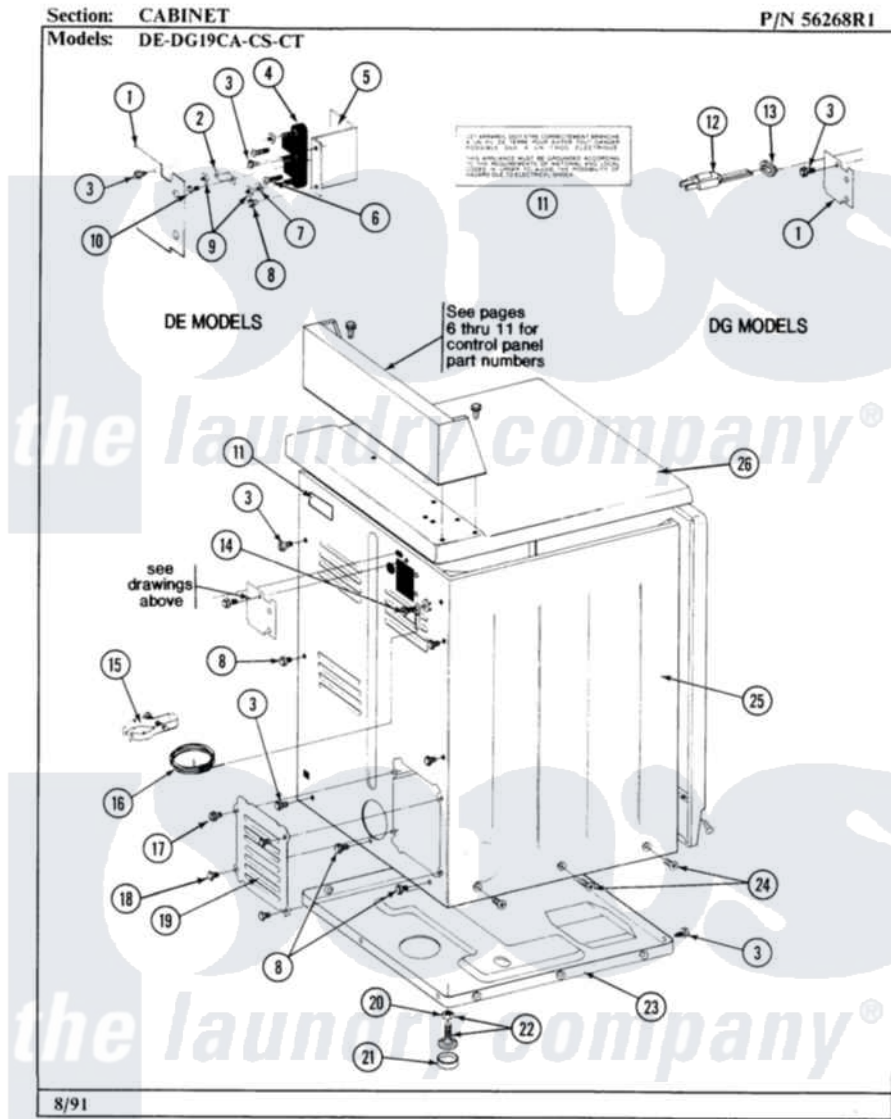

Maytag DG19CS 12 - CABINET-REAR

4

Maytag [Commercial Maytag DG19CS Dryer Parts](#) Parts Diagram 12 - CABINET-REAR
Click on the part number to view part

Item	Original Part Number	Replaced By	Status	Part Description
001	Y312905		Not Available	COVER, TERMINAL
002	Y312184			Strap, Grounding
003	Y313561			Screw---NA
004	400008			Block, Terminal
005	Y312904			Bracket, Terminal Block
006	Y312209	W10001200		Screw
007	Y311270			Washer, Terminal Block
008	Y310632	1163839		Screw
009	311484	112432		Nut
010	Y311423	489483		Screw 10-32 X 1/2
011	214519			LABEL, ELECTRICAL INSTR. PART NOT USED-GAS MODELS ONLY
012	302521		Not Available	CORD, POWER PART NOT USED-GAS MODELS ONLY
013	211881			Grommet, Cord Part Not Used- Gas Models Only
014	NLA		Not Available	SCREW & WASHER ASSY.

015	301548		Clamp, Ground Wire
016	311155		Ground Wire And Clamp
017	Y313559		Screw
018	211294	90767	Screw, 8A X 3/8 HeX Washer Head Tapping
019	Y312951	Not Available	ACCESS COVER, BACK
020	Y052740	62739	Nut, Lock
021	Y314137		Foot, Rubber
022	Y305086		Adjustable Leg And Nut
023	Y303361	Not Available	BASE ASSY. (UPPER & LOWER)
024	213007		Xfor Cabinet See Cabinet, Back
025	NLA	Not Available	CABINET (WHT)
026	NLA	Not Available	(ALM)
"	Y305191	Not Available	TOP COVER-WHITE