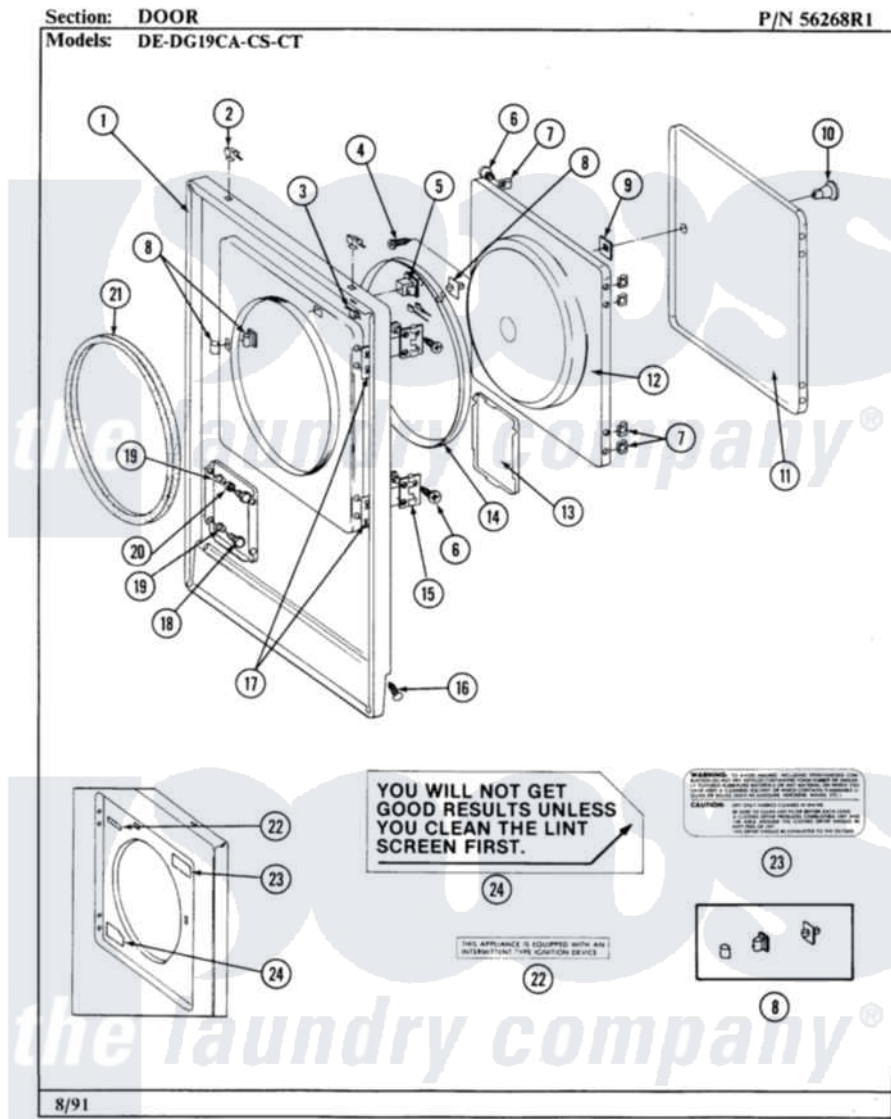

# Maytag DG19CS 13 - DOOR

24

Maytag [Commercial Maytag DG19CS Dryer Parts](#) Parts Diagram 13 - DOOR  
Click on the part number to view part

Item	Original Part Number	Replaced By	Status	Part Description
001	NLA		Not Available	FRONT PANEL (WHT)
002	212982	<a href="#">22001650</a>		Fastener, Spring
003	<a href="#">Y310376</a>			Clip, Door Switch Harness
004	NLA		Not Available	SCREW, DOOR KNOB
005	<a href="#">Y304575</a>	<a href="#">W10169313</a>		Switch-Dor
"	<a href="#">Y305753</a>	<a href="#">W10169313</a>		Switch-Dor
006	<a href="#">Y314062</a>			Screw, Door Hinge And Panel
007	<a href="#">Y313910</a>			Clip, Door Liner To Outer Panel
008	<a href="#">306436</a>			Door Latch Kit--W
009	<a href="#">Y313911</a>			Door Strike Retainer
010	NLA		Not Available	KNOB & SCREW
011	NLA		Not Available	(ALM)
"	<a href="#">Y306668</a>			DOOR (WHT)
012	NLA		Not Available	INNER DOOR W/KNOB
013	NLA		Not Available	ACCESS DOOR (WHITE)
014	<a href="#">314077</a>			Door Seal

015	Y304577	<a href="#">33001230</a>	Hinge, Door
016	<a href="#">204439</a>		Screw And Fstner Assembly
017	<a href="#">Y313907</a>		Fastener, Twin
018	212949	<a href="#">22001866</a>	Screw, Relay
019	NLA	Not Available	BUSHING, ACCESS STUD
020	<a href="#">312369</a>		Sleeve, Access Panel Stud Part Not Used
021	<a href="#">314286</a>		Seal For Front Panel
022	NLA	Not Available	GAS IGNITION LABEL
023	<a href="#">Y313927</a>		INSTRUCTION LABEL
024	<a href="#">Y313340</a>		LABEL, LINT SCREEN INSTRUCTION