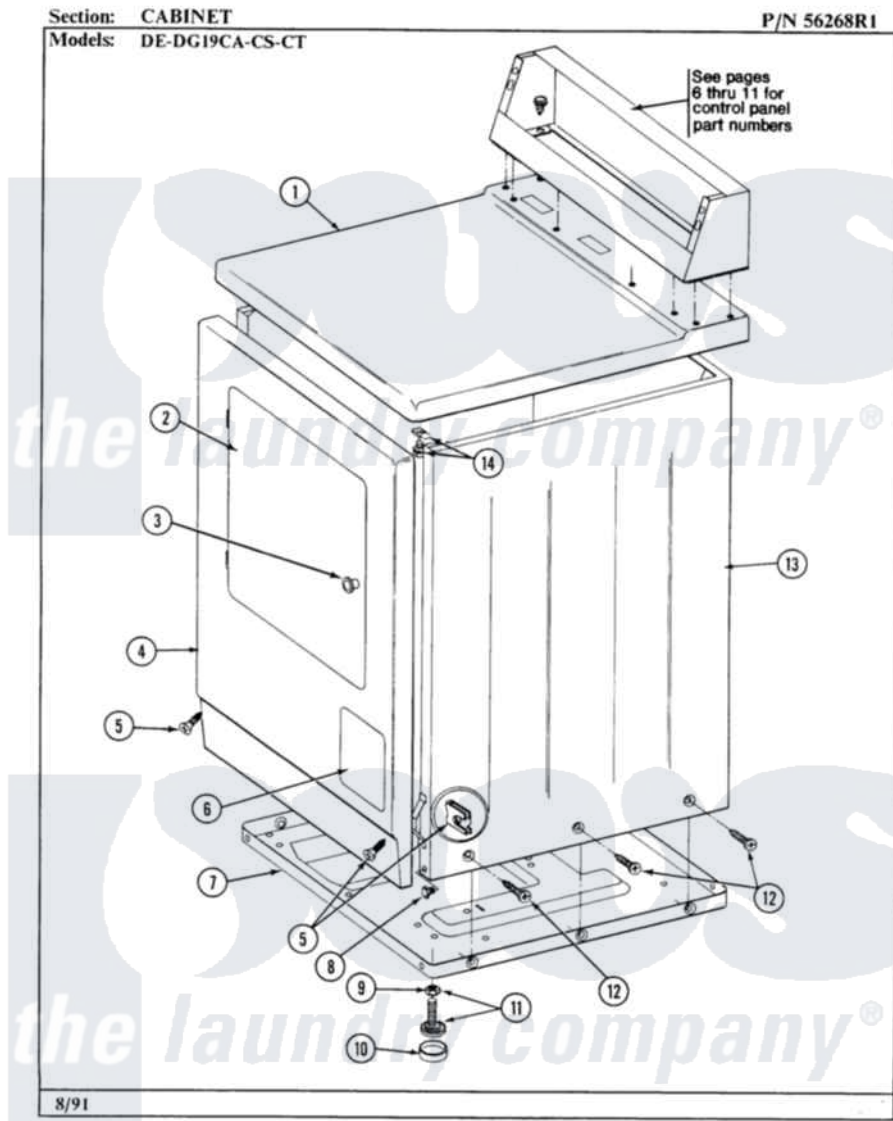

# Maytag DG19CT 01 - CABINET-FRONT

Maytag [Commercial Maytag DG19CT Dryer Parts](#) Parts Diagram 01 - CABINET-FRONT  
Click on the part number to view part

Item	Original Part Number	Replaced By	Status	Part Description
001	NLA		Not Available	(ALM)
"	Y305191		Not Available	TOP COVER-WHITE
002	<a href="#">Y313908</a>			DOOR PANEL-WHITE
"	NLA		Not Available	(ALM)
"	Y304579	<a href="#">Y306668</a>		DOOR (WHT)
003	NLA		Not Available	KNOB & SCREW
004	NLA		Not Available	FRONT PANEL (WHT)
005	<a href="#">204439</a>			Screw And Fstner Assembly
006	NLA		Not Available	ACCESS DOOR (WHT)
007	Y303361		Not Available	BASE ASSY. (UPPER & LOWER)
008	Y310632	<a href="#">1163839</a>		Screw
009	<a href="#">Y052740</a>	<a href="#">62739</a>		Nut, Lock
010	<a href="#">Y314137</a>			Foot, Rubber
011	<a href="#">Y305086</a>			Adjustable Leg And Nut
012	<a href="#">213007</a>			Xfor Cabinet See Cabinet, Back