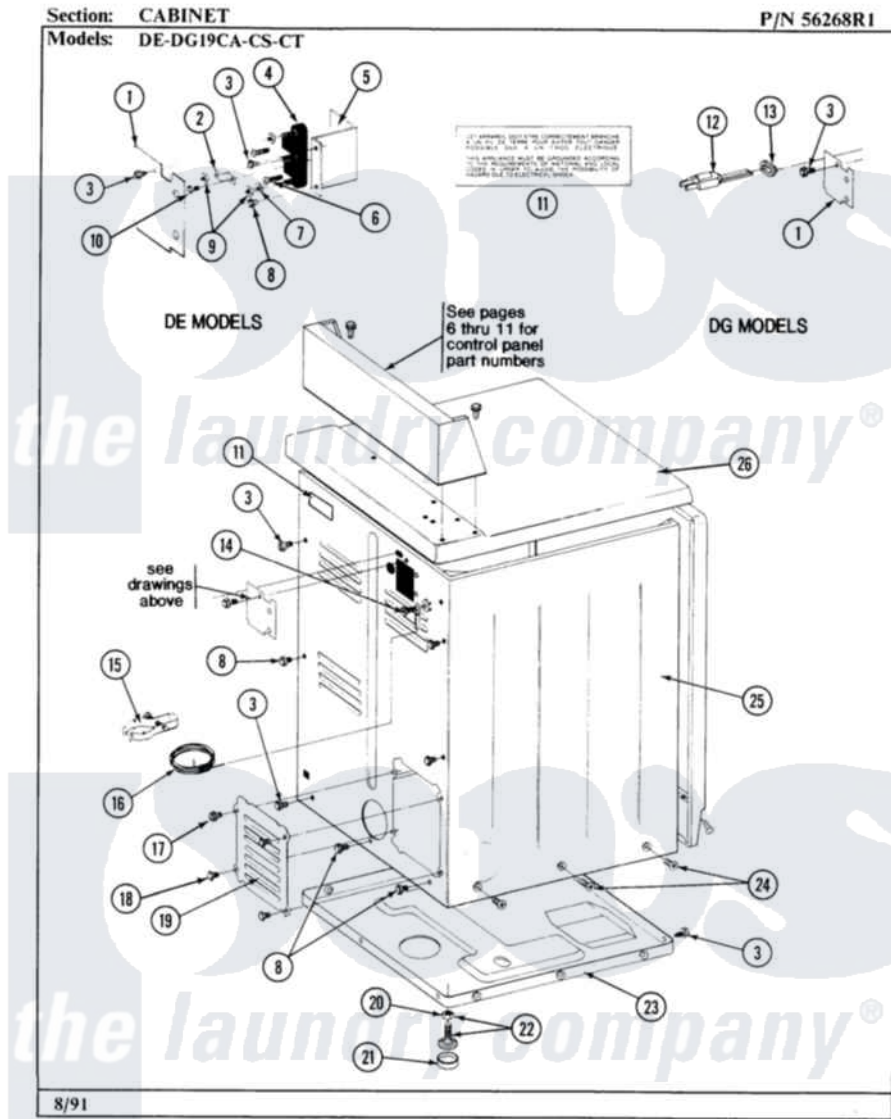

Maytag DG19CT 02 - CABINET-REAR

4

Maytag [Commercial Maytag DG19CT Dryer Parts](#) Parts Diagram 02 - CABINET-REAR
Click on the part number to view part

Item	Original Part Number	Replaced By	Status	Part Description
001	Y312905		Not Available	COVER, TERMINAL
002	Y313561			Screw----NA
003	Y310632	1163839		Screw
004	214519			LABEL, ELECTRICAL INSTR. PART NOT USED-GAS MODELS ONLY
005	302521		Not Available	CORD, POWER PART NOT USED-GAS MODELS ONLY
006	211881			Grommet, Cord Part Not Used-Gas Models Only
007	NLA		Not Available	SCREW & WASHER ASSY.
008	301548			Clamp, Ground Wire
009	311155			Ground Wire And Clamp
010	Y313559			Screw
011	211294	90767		Screw, 8A X 3/8 HeX Washer Head Tapping
012	Y312951		Not Available	ACCESS COVER, BACK
013	Y052740	62739		Nut, Lock

014	Y314137		Foot, Rubber
015	Y305086		Adjustable Leg And Nut
016	Y303361	Not Available	BASE ASSY. (UPPER & LOWER)
017	213007		Xfor Cabinet See Cabinet, Back
018	NLA	Not Available	CABINET (WHT)
019	NLA	Not Available	(ALM)
020	NLA	Not Available	(H. WHEAT)
021	Y305191	Not Available	TOP COVER-WHITE
022	NLA	Not Available	(ALM)
023	NLA	Not Available	(H. WHEAT)