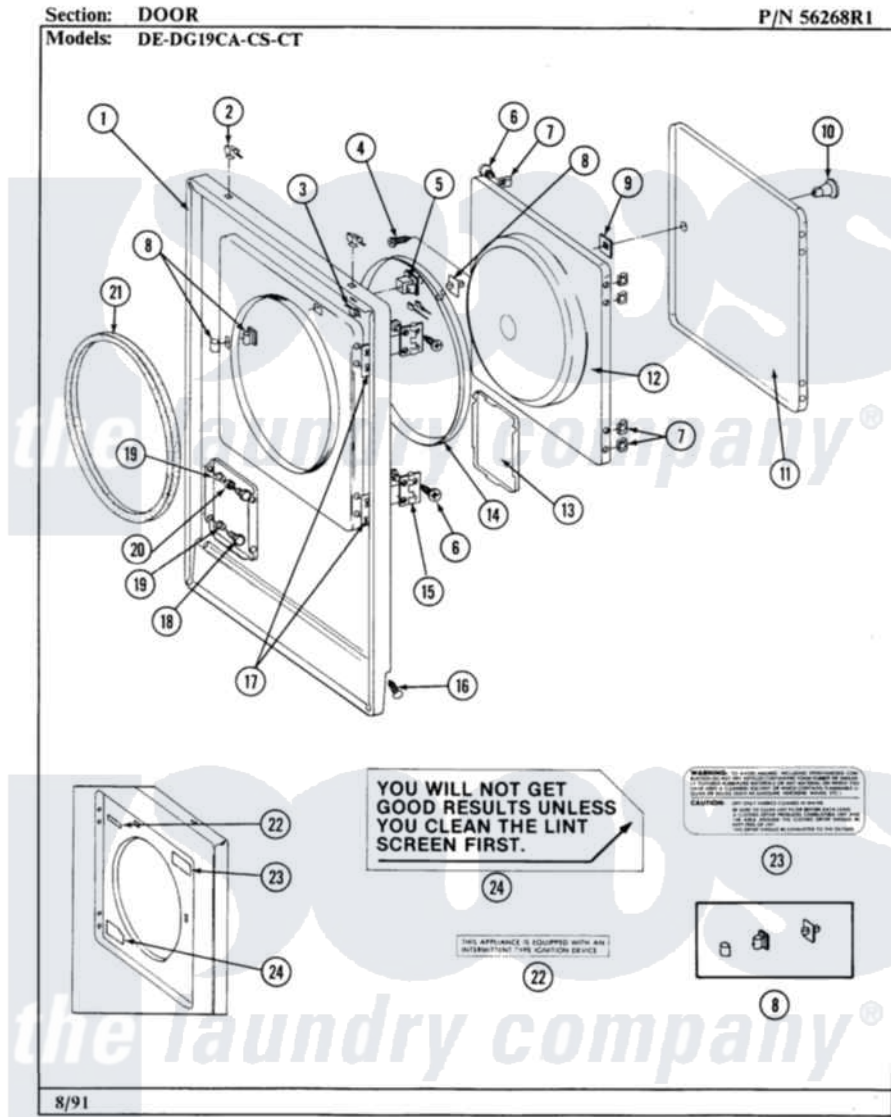

Maytag DG19CT 03 - DOOR

24

Maytag [Commercial Maytag DG19CT Dryer Parts](#) Parts Diagram 03 - DOOR

[Click on the part number to view part](#)

Item	Original Part Number	Replaced By	Status	Part Description
001	NLA		Not Available	FRONT PANEL (WHT)
002	212982	22001650		Fastener, Spring
003	Y310376			Clip, Door Switch Harness
004	NLA		Not Available	SCREW, DOOR KNOB
005	Y304576	W10169313		Switch-Dor
"	Y305754	W10169313		Switch-Dor
006	Y314062			Screw, Door Hinge And Panel
007	Y313910			Clip, Door Liner To Outer Panel
008	306436			Door Latch Kit--W
009	Y313911			Door Strike Retainer
010	NLA		Not Available	KNOB & SCREW
011	NLA		Not Available	(ALM)
"	Y306668			DOOR (WHT)
012	NLA		Not Available	INNER DOOR W/KNOB
013	NLA		Not Available	ACCESS DOOR (WHT)
014	314077			Door Seal

015	Y304577	33001230	Hinge, Door
016	204439		Screw And Fstner Assembly
017	Y313907		Fastener, Twin
018	212949	22001866	Screw, Relay
019	NLA	Not Available	BUSHING, ACCESS STUD
020	312369		Sleeve, Access Panel Stud Part Not Used
021	314286		Seal For Front Panel
022	NLA	Not Available	GAS IGNITION LABEL
023	Y313927		INSTRUCTION LABEL
024	Y313340		LABEL, LINT SCREEN INSTRUCTION