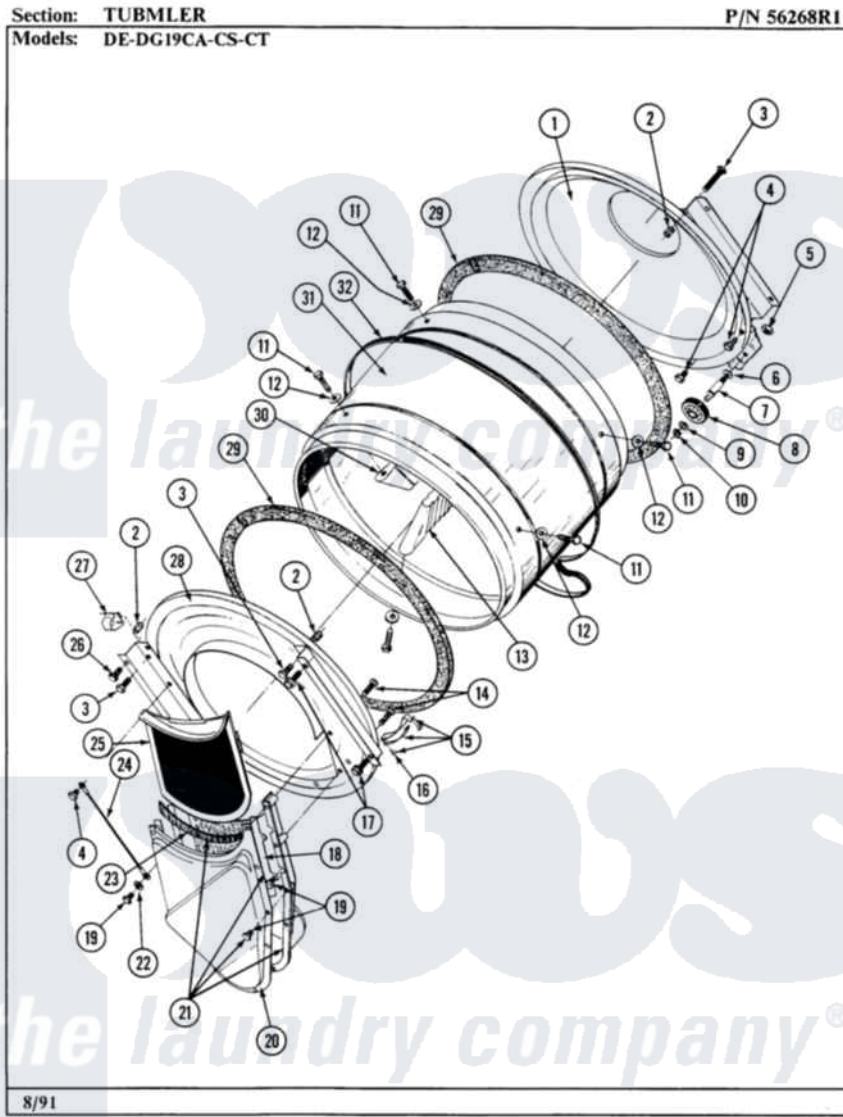

Maytag DG19CT 04 - TUMBLER

26

Maytag [Commercial Maytag DG19CT Dryer Parts](#) Parts Diagram 04 - TUMBLER
Click on the part number to view part

Item	Original Part Number	Replaced By	Status	Part Description
001	Y306660	33001106		Back, Tumbler
002	NLA		Not Available	COVER, THREAD
003	NLA		Not Available	SCREW
004	211294	90767		Screw, 8A X 3/8 HeX Washer Head Tapping
005	312538	33001443		Nut, Hex
006	Y313347	312535		Washer, Vault Mounting Brk.
007	Y312948	6-3129480		Shaft- Tumbler
008	Y303373	12001541		Drum Roller/Washer Assembly--W
009	312535			Washer, Vault Mounting Brk.
010	410233	9703438		Ring-Retrn
011	Y310759			Screw, Tumbler Baffles
012	314158			Washer, Baffle To Tumbler
013	314155	33001004		Baffle, Tall
"	314804	33001004		Baffle, Tall
014	Y314110	33002917		Screw, No.10-16

015	306508		Tumbler Bearing Kit ----W
016	210720		Rivet, Bearing To Tumbler Fmt
017	Y310632	1163839	Screw
018	Y313795		Guide For Lint Screen
019	Y312961	W10116751	Screw
020	Y312964	Not Available	OUTLET DUCT - OUTER HALF
021	306657	Not Available	OUTLET DUCT & GRID
022	310557		Washer
023	Y313796		Lint Seal
024	NLA	Not Available	TICKETS (1000) 2-14146
025	Y306665	33001003	Screen, Lint
026	Y313561		Screw----NA
027	Y310376		Clip, Door Switch Harness
028	NLA	Not Available	TUMBLER FRONT----NA
029	314820		Seal, Tumbler
"	Y055978		Rubber Adhesive, 2 Oz Tube
"	Y313541	33313541	Seal- Tumbler
030	314803	33001012	Baffle
"	NLA	Not Available	PART NOT USED
031	305187	Not Available	TUMBLER W/BAFFLES
"	306663	Not Available	TUMBLER W/BAFFLES
032	Y312959		Poly "V" Belt For Tumbler