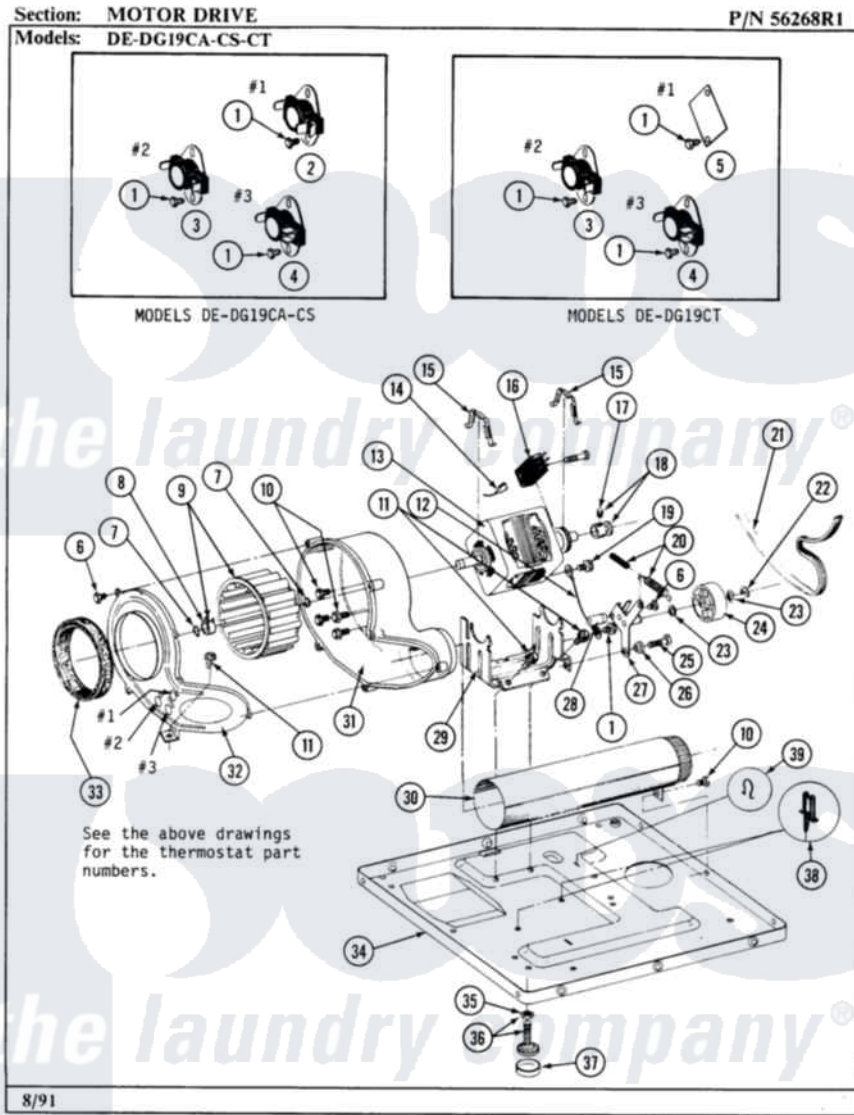

# Maytag DG19CT 05 - MOTOR DRIVE

32

Maytag Commercial Maytag DG19CT Dryer Parts Parts Diagram 05 - MOTOR DRIVE  
 Click on the part number to view part

Item	Original Part Number	Replaced By	Status	Part Description
001	<a href="#">211294</a>	<a href="#">90767</a>		Screw, 8A X 3/8 HeX Washer Head Tapping
002	<a href="#">Y303225</a>			Thermostat, Permanent Press
003	<a href="#">303392</a>			Thermostat, Cycling
004	Y303391	<a href="#">33303391</a>		Thermostat, Cycling
005	<a href="#">Y312853</a>			Cover For Thermostat Openin
006	Y312961	<a href="#">W10116751</a>		Screw
007	410233	<a href="#">9703438</a>		Ring-Retrn
008	<a href="#">312967</a>			Clamp, Blower Housing
009	<a href="#">Y303836</a>			Blower Wheel Assembly And Clamp
010	Y310632	<a href="#">1163839</a>		Screw
011	<a href="#">Y313561</a>			Screw---NA
012	<a href="#">901220</a>			Ground Wire
013	<a href="#">Y303358</a>	<a href="#">W10410999</a>		Motor-Drve
014	NLA		Not Available	WIRE
015	<a href="#">Y015825</a>			Clip, Motor To Motor Support