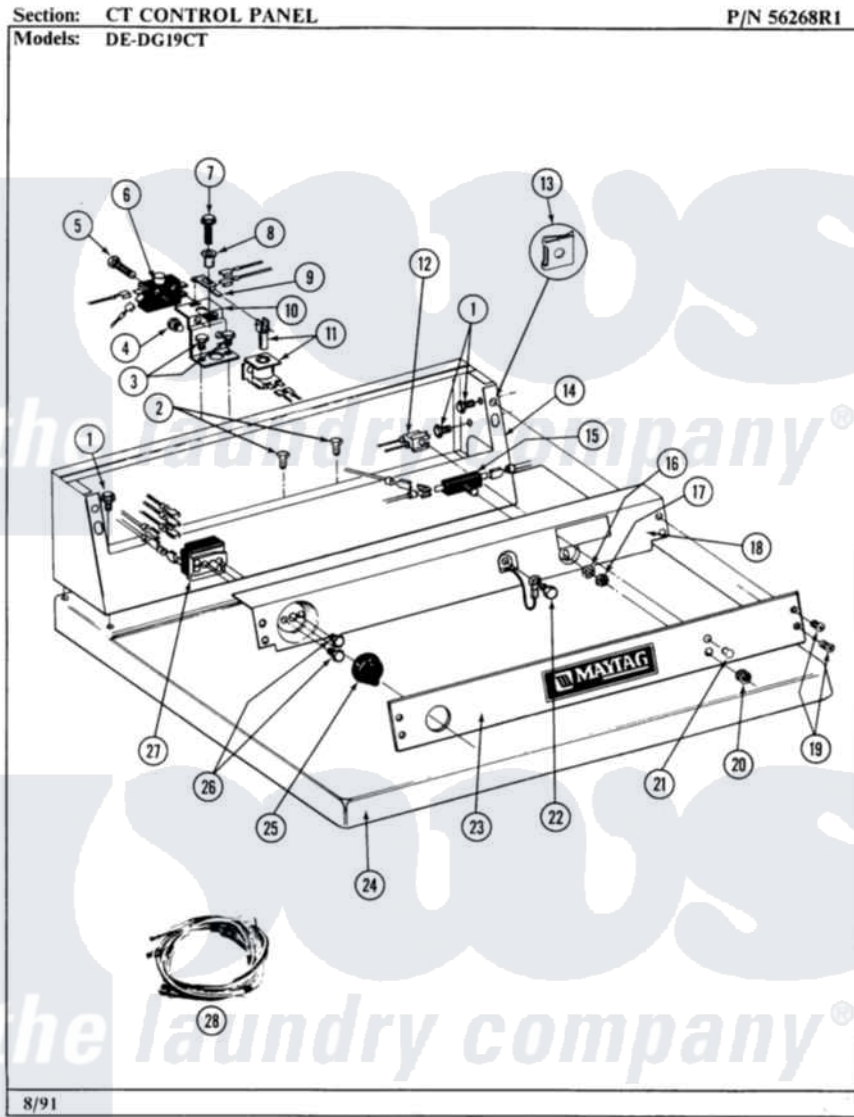

Maytag DG19CT 07 - CONTROL PANEL

10

Maytag [Commercial Maytag DG19CT Dryer Parts](#) Parts Diagram 07 - CONTROL PANEL
Click on the part number to view part

Item	Original Part Number	Replaced By	Status	Part Description
001	212276	W10116760		Screw
002	211294	90767		Screw, 8A X 3/8 HeX Washer Head Tapping
"	Y314322	211251		Screw, Transformer
003	211294	90767		Screw, 8A X 3/8 HeX Washer Head Tapping
004	212951			Screw, No.6-32 X 1/4 Inch
005	212950	M0227520		Screw-Tc No.6-32 X 13/16", Preform SwiTch
006	Y303787		Not Available	SWITCH FOR RELAY
007	212949	22001866		Screw, Relay
008	NLA		Not Available	SPACER, ADVANCE RELAY
009	NLA		Not Available	SPRING LEVER, RELAY
010	NLA		Not Available	RELAY BRACKET
011	305393			Solenoid For Relay Assembly
012	NLA		Not Available	PILOT LIGHT
013	215003			Fastener, Panel And Bracket

014	305213		Console-White
"	NLA	Not Available	(ALM)
015	Y303318		Switch Assembly With Hex Nu
016	312751		Lockwasher, Start Switch
017	Y312706	422617	Nut
018	NLA	Not Available	BACK UP PLATE (WHT)
019	212277		Screw, No.8 X 1/2 Inch
020	Y312702		Knurled Nut, Start Switch
021	213099		Lens For Control Panel
022	211252		Screw, Ground Wire
023	NLA	Not Available	CONTROL PANEL
024	NLA	Not Available	(ALM)
"	Y305191	Not Available	TOP COVER-WHITE
025	205663		Knob For Selector Switch
026	Y313588	488234	Screw 8-32 X 1/4
027	Y303420	Not Available	SELECTOR SWITCH
028	NLA	Not Available	MAIN WIRE HARNESS