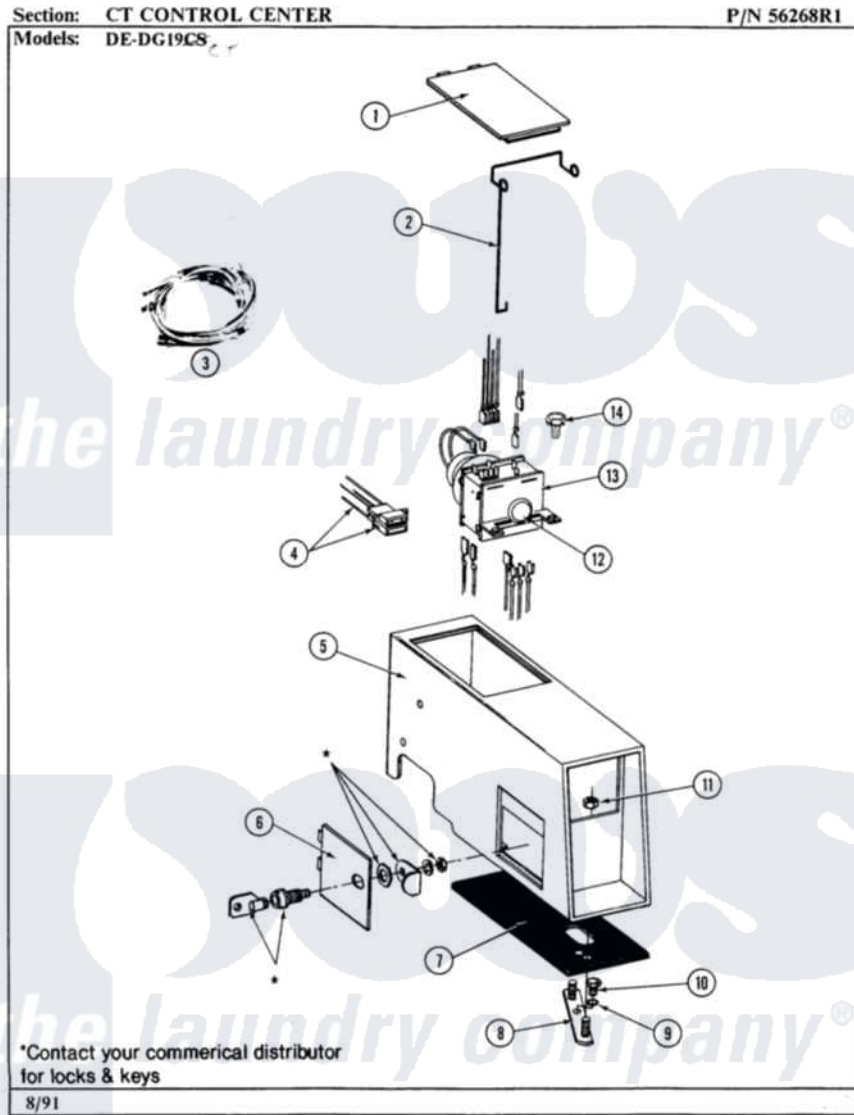

Maytag DG19CT 08 - CONTROL CENTER

18

Maytag [Commercial Maytag DG19CT Dryer Parts](#) Parts Diagram 08 - CONTROL CENTER
 Click on the part number to view part

Item	Original Part Number	Replaced By	Status	Part Description
001	NLA		Not Available	ACCESS DOOR (WHT)
002	214878			Latch For Access Door
003	NLA		Not Available	MAIN WIRE HARNESS
004	NLA		Not Available	HARNESS, TICKET CONTROL
005	NLA		Not Available	OUTER CASE (WHT)
006	NLA		Not Available	ACCESS DOOR (WHT)
007	214660			Gasket, Control Center
008	NLA		Not Available	MTG. STRAP---NA
009	910309			Washer, Mounting Strap
010	211294	90767		Screw, 8A X 3/8 HeX Washer Head Tapping
011	Y052740	62739		Nut, Lock
012	213089			Knob For Timer
013	NLA		Not Available	TIMER MOTOR
"	Y303801		Not Available	TIMER WITH KNOB AND PIN
014	212276	W10116760		Screw