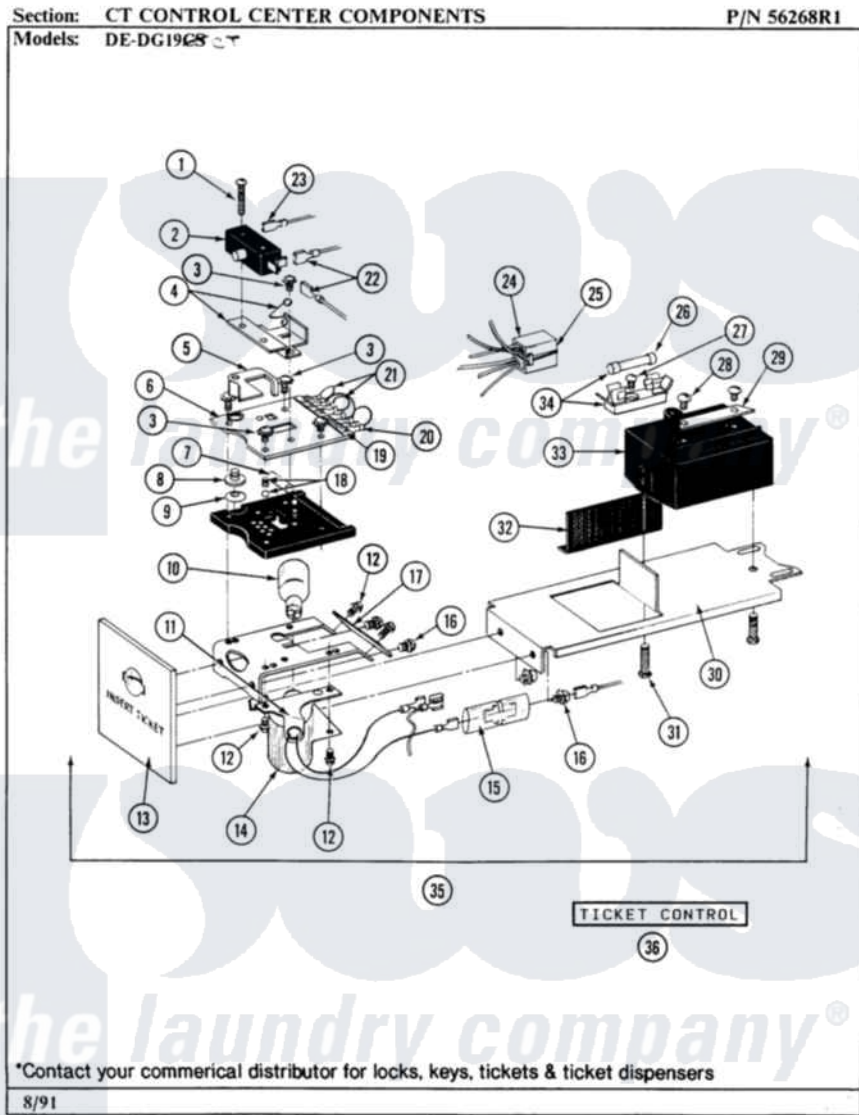

# Maytag DG19CT 09 - CONTROL CENTER COMPONENTS

Maytag Commercial Maytag DG19CT Dryer Parts Parts Diagram 09 - CONTROL CENTER COMPONENTS  
 Click on the part number to view part

Item	Original Part Number	Replaced By	Status	Part Description
001	NLA		Not Available	SCREW
002	204882		Not Available	SWITCH FOR TICKET CONTROL
003	NLA		Not Available	SEMS SCREW (No.4-40 X 1/2 INC)
004	<a href="#">204881</a>			Cam Plate Assembly
005	<a href="#">214218</a>			Lever, Switch
006	<a href="#">212452</a>			Board, Circuit
007	<a href="#">214275</a>			Roller For Cam
008	<a href="#">214220</a>			Adjustment Thumb Wheel
009	NLA		Not Available	SPRING WASHER
010	202479	<a href="#">A3167501</a>		Lamp Oven, Int.
011	NLA		Not Available	LAMP SOCKET W/BACKET
012	NLA		Not Available	SCREW, SHIELD (CONTROL)
013	NLA		Not Available	FRONT PLATE, TICKET CONTROL
014	<a href="#">212533</a>			SHIELD FOR HEAT LAMP