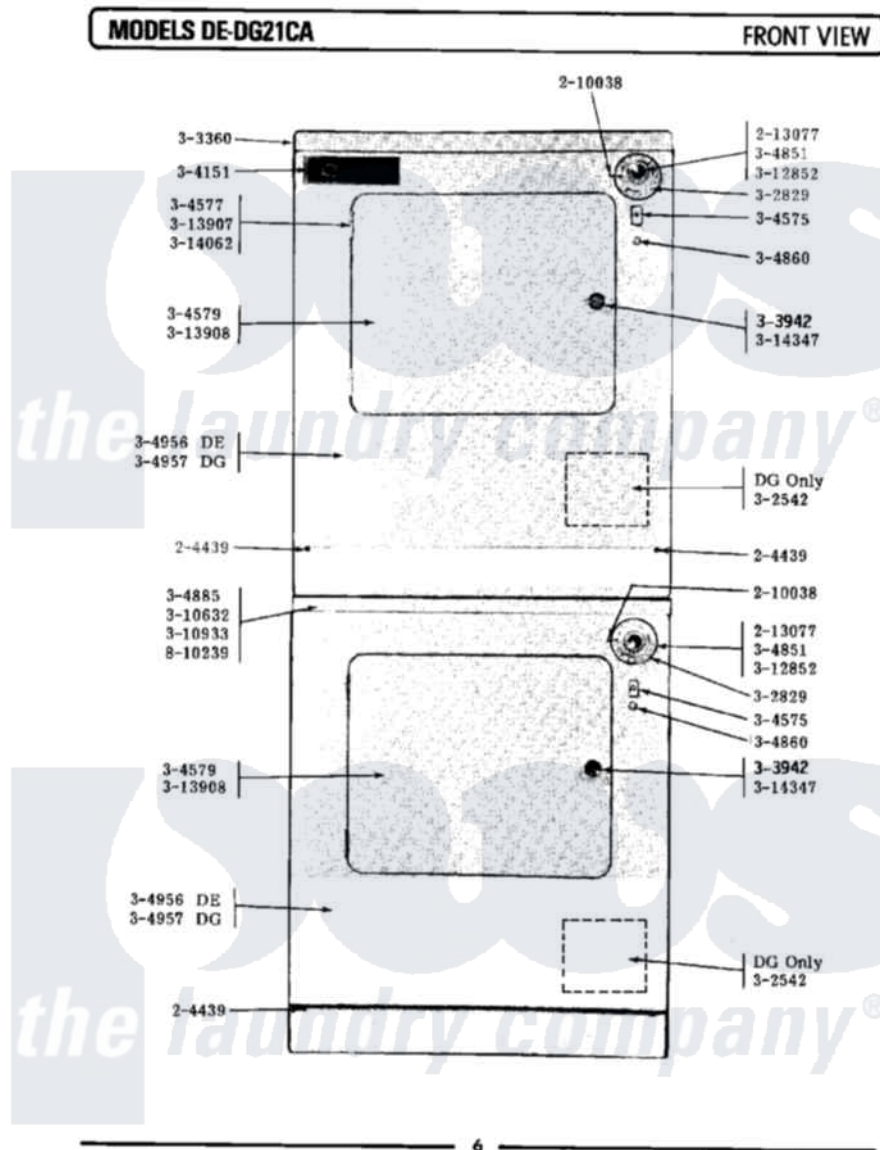

# Maytag DG21CA 01 - FRONT VIEW

Maytag Commercial Maytag DG21CA Dryer Parts Parts Diagram 01 - FRONT VIEW  
 Click on the part number to view part

Item	Original Part Number	Replaced By	Status	Part Description
001	<a href="#">204439</a>			Screw And Fstner Assembly
002	NLA		Not Available	BUTTON MARKER
003	213077		Not Available	CAP FOR TIMER KNOB
004	NLA		Not Available	ACCESS DOOR (WHITE)
005	<a href="#">Y302829</a>			Timer Dial And Knob
006	NLA		Not Available	TOP COVER-WHITE
007	NLA		Not Available	NAME PLATE ON CONTROL PANEL
008	<a href="#">Y304575</a>	<a href="#">W10169313</a>		Switch-Dor
009	Y304577	<a href="#">33001230</a>		Hinge, Door
010	Y304579	<a href="#">Y306668</a>		DOOR (WHT)
011	NLA		Not Available	TIMER---NA
012	304860		Not Available	INDICATOR LIGHT
013	NLA		Not Available	SPACER ASSEMBLY
014	NLA		Not Available	FRONT PANEL - DG MODELS
015	NLA		Not Available	KNOB AND SCREW

016	Y310632	<a href="#">1163839</a>	Screw
017	310933	<a href="#">33002194</a>	Nut, Speed
018	<a href="#">312852</a>		Selector Knob-Clear Acrylic
019	<a href="#">Y313907</a>		Fastener, Twin
020	<a href="#">Y313908</a>		DOOR PANEL-WHITE
021	<a href="#">Y314062</a>		Screw, Door Hinge And Panel
022	NLA	Not Available	SCREW FOR DOOR KNOB----NA
023	NLA	Not Available	SCREW