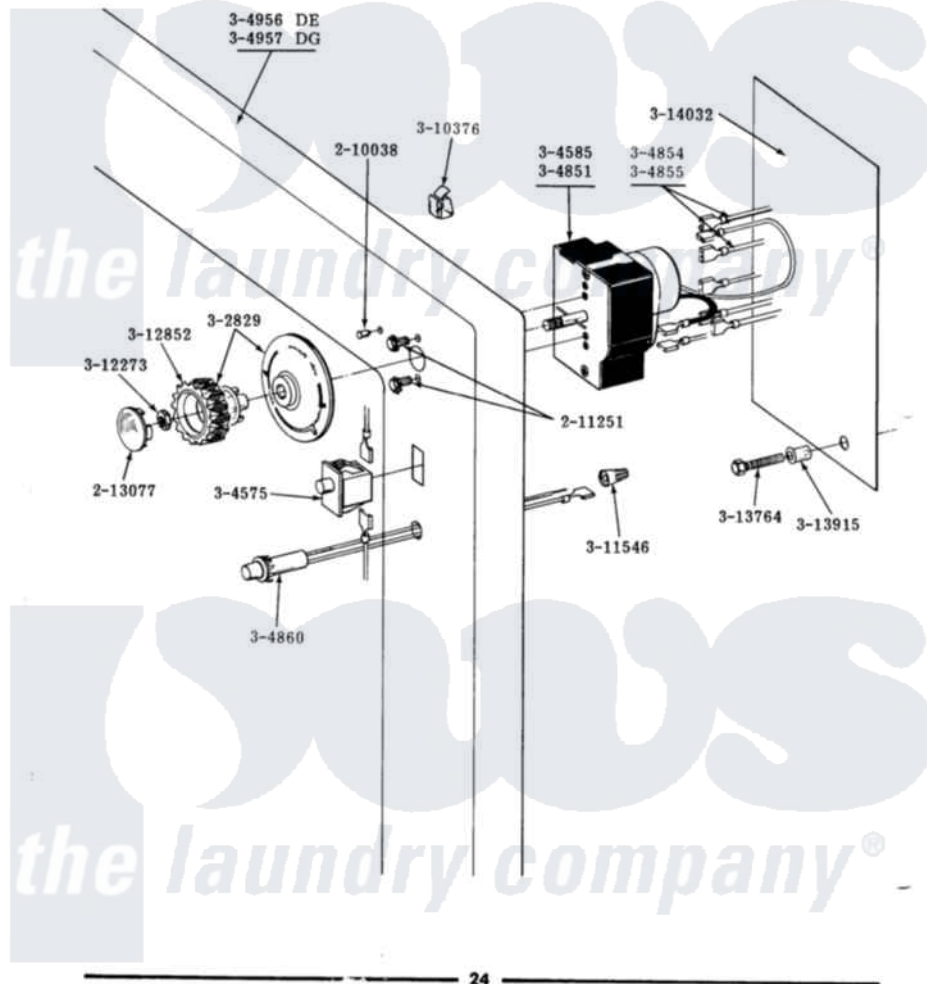

MODELS DE-DG21CA

FRONT PANEL

Maytag Commercial Maytag DG21CA Dryer Parts Parts Diagram 03 - FRONT PANEL

Click on the part number to view part

Item	Original Part Number	Replaced By	Status	Part Description
001	NLA		Not Available	BUTTON MARKER
002	<a href="#">211251</a>			Screw, Transformer
003	213077		Not Available	CAP FOR TIMER KNOB
004	<a href="#">Y302829</a>			Timer Dial And Knob
005	<a href="#">Y304575</a>	<a href="#">W10169313</a>		Switch-Dor
006	<a href="#">Y304585</a>			Timer Motor RPR For 305214 Timer Only
007	NLA		Not Available	TIMER---NA
008	NLA		Not Available	MAIN WIRE HARNESS
009	304860		Not Available	INDICATOR LIGHT
010	NLA		Not Available	FRONT PANEL - DG MODELS
011	<a href="#">Y310376</a>			Clip, Door Switch Harness
012	311546	<a href="#">911445</a>		Wire Connector
013	<a href="#">312273</a>			Nut, Control Knob
014	<a href="#">312852</a>			Selector Knob-Clear Acrylic
015	NLA		Not Available	SCREW