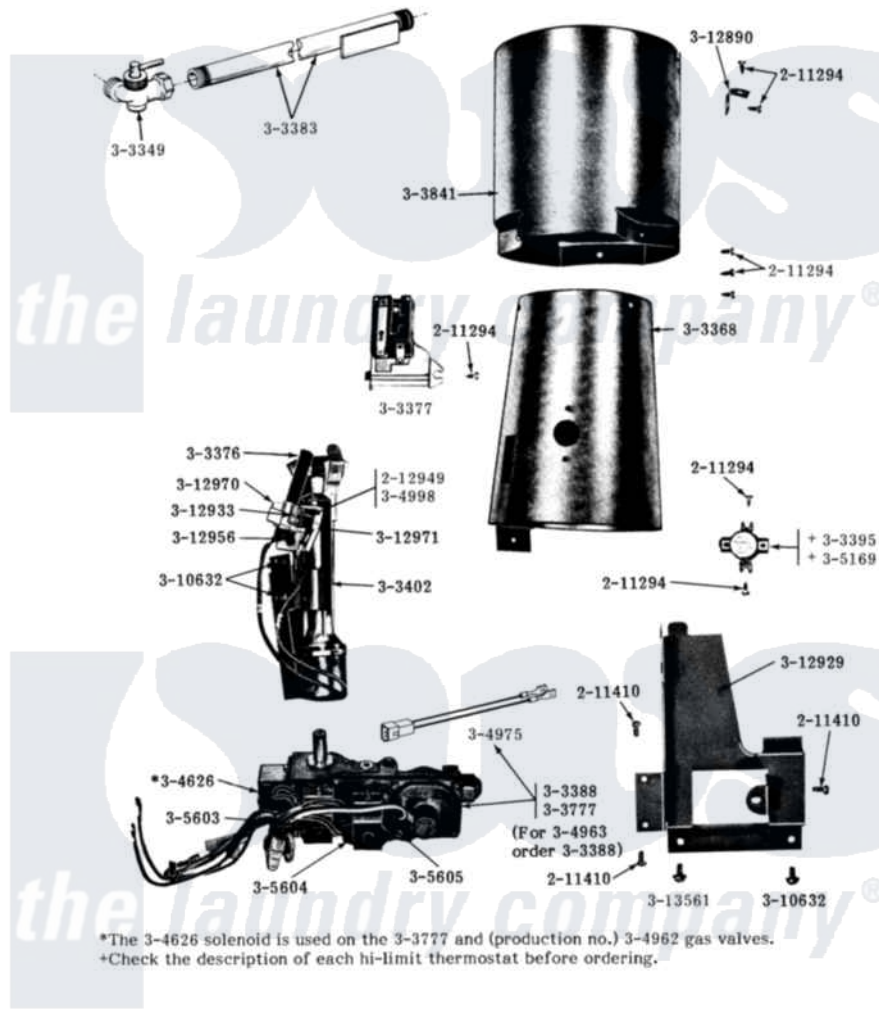

# Maytag DG21CA 06 - GAS VALVE, BURNER & COMBUSTION CONE

## MODELS DG21CA-CM-CS-CT GAS VALVE, BURNER & COMBUSTION CONE

DG21CM-CT-ORIGINAL, SERIES 01 & SERIES 02  
DG21CA-CS-ORIGINAL

Maytag Commercial Maytag DG21CA Dryer Parts Parts Diagram 06 - GAS VALVE, BURNER & COMBUSTION CONE  
Click on the part number to view part

Item	Original Part Number	Replaced By	Status	Part Description
001	<a href="#">211294</a>	<a href="#">90767</a>		Screw, 8A X 3/8 HeX Washer Head Tapping
002	NLA		Not Available	SCREW, HEX HD No.8 X 3/8 INCH
003	212949	<a href="#">22001866</a>		Screw, Relay
004	<a href="#">Y303349</a>			Angle Shut-Off, Gas Valve
005	<a href="#">Y303368</a>			Cone, Combustion
006	303376	<a href="#">4392003</a>		Ignitor
007	Y303377	<a href="#">338906</a>		Radiant, Sensor
008	Y303383	<a href="#">33001735</a>		Pipe And Bracket Assembly Series 18 Not Needed Use Vavle
009	<a href="#">W10116794</a>			Gas Valve
010	<a href="#">303395</a>			Thermostat, Hi-Limit
011	<a href="#">Y303402</a>			Burner Assembly NA
012	<a href="#">Y303841</a>			Cone, Extension
013	<a href="#">Y304626</a>			Side Coil
014	<a href="#">304975</a>			Gas Valve Harness