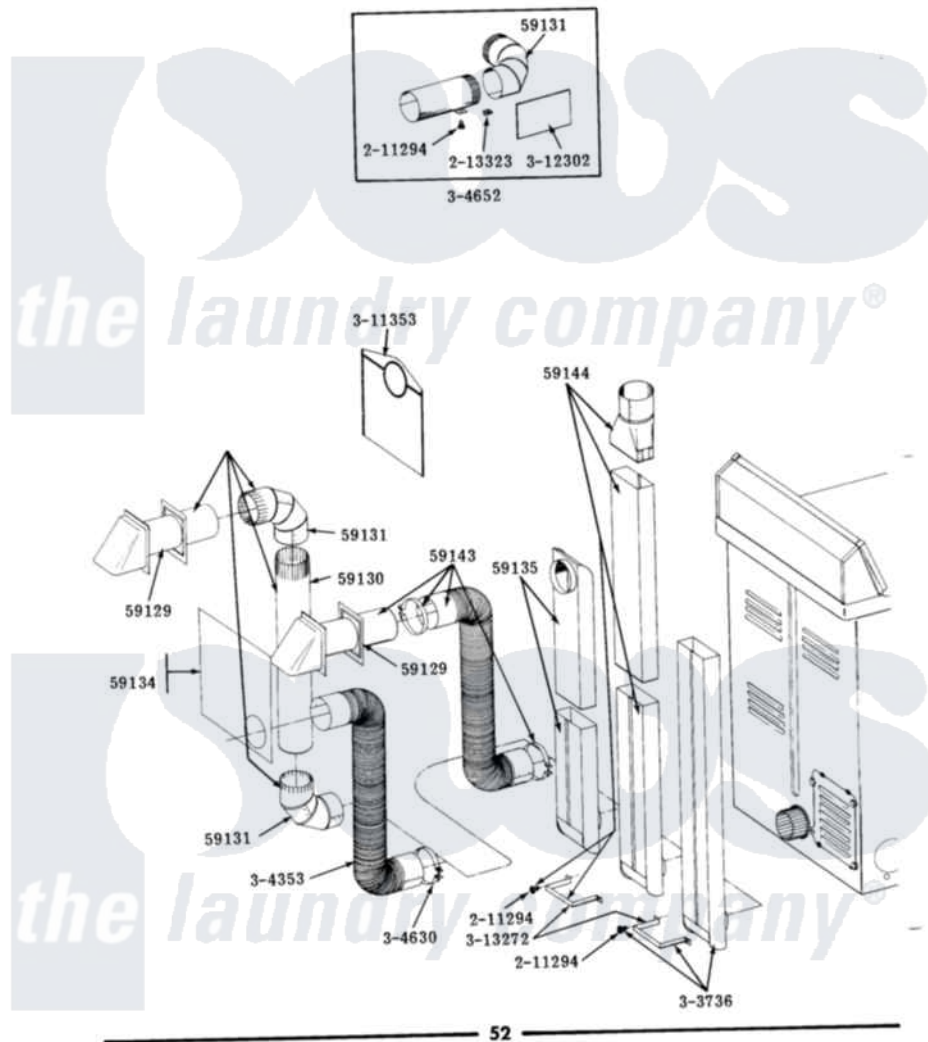

ALL MODELS

INSTALLATION ACCESSORIES

Maytag Commercial Maytag DG21CA Dryer Parts Parts Diagram 10 - INSTALLATION ACCESSORIES
 Click on the part number to view part

Item	Original Part Number	Replaced By	Status	Part Description
001	NLA		Not Available	BLADE, SAW
002	NLA		Not Available	REPLACEMENT DRILL
003	NLA		Not Available	HOLE SAW W/DRILL BIT
004	NLA		Not Available	EXTENSION CHUCK, DRILL
005	Y059129	4396007RW		Vent Hood
006	Y059130			Pipe, Venting
007	Y059131			Elbow, Venting
008	Y059134			PLATE, ALUM. WINDOW (15" X 20")
009	Y059135			Vent Duct Assembly
010	Y059143			Flexible Vent Kit
011	NLA		Not Available	RECTANGULAR VENT KIT
012	211294	90767		Screw, 8A X 3/8 HeX Washer Head Tapping
013	213323			Fastener, Exhaust Duct Kit
014	NLA		Not Available	EXHAUST DEFLECTOR KIT
015	Y304353	4396010RP		6ft Scvent